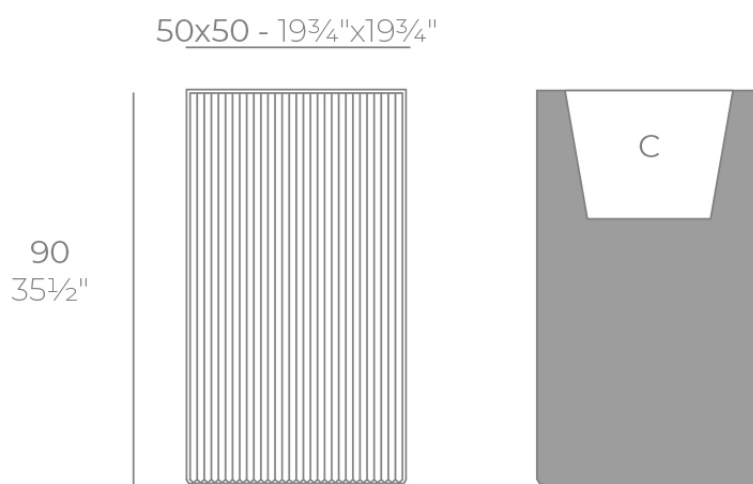

Gatsby prisma planter 50x50x90

by Ramón Esteve

The Gatsby collection, elegantly designed by Ramón Esteve for Vondom, embodies the essence of Art Deco-inspired outdoor living. Influenced by the lavish parties and opulent lifestyle of the Roaring Twenties, this collection embodies a blend of modernity and timeless sophistication.

Info

Description

Weight: 18.5 Kg

GATSBY Cubo Alto
GATSBY Hight Cube
ref. 54430
C= 40x40x40 15³/₄"x15³/₄"x15³/₄"
48 L
12³/₄Gal

Finishes

finishes

BASIC

Ref. 54430A