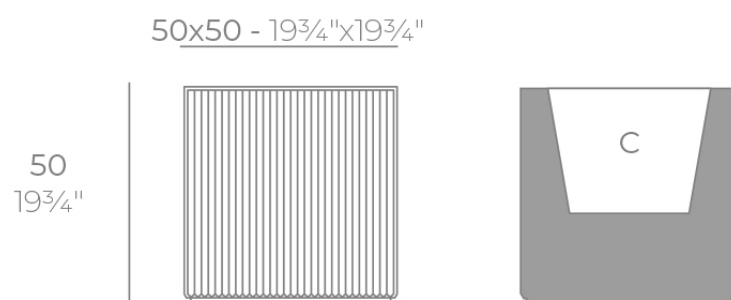

Info

Description

Weight: 9 Kg

GATSBY Cubo
GATSBY Cube
ref. 54429
C= 40x40x34 15³/₄"x15³/₄"x13¹/₂"
34 L
9Gal

Finishes

finishes

BASIC

Ref. 54429A