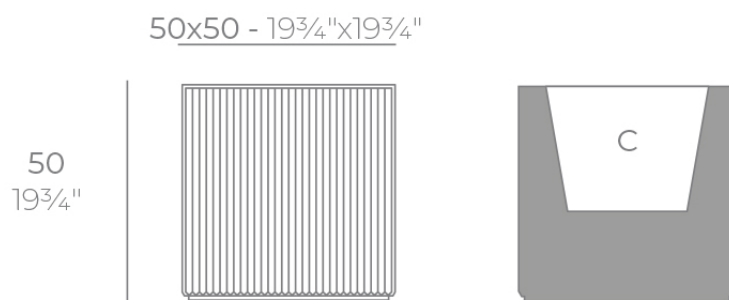

Info

Description

Weight: 9 Kg

GATSBY Cubo
GATSBY Cube
ref. 54429
C= 40x40x34 15³/₄"x15³/₄"x13¹/₂"
34 L
9Gal

Finishes

finishes

BASIC

Ref. 54429A