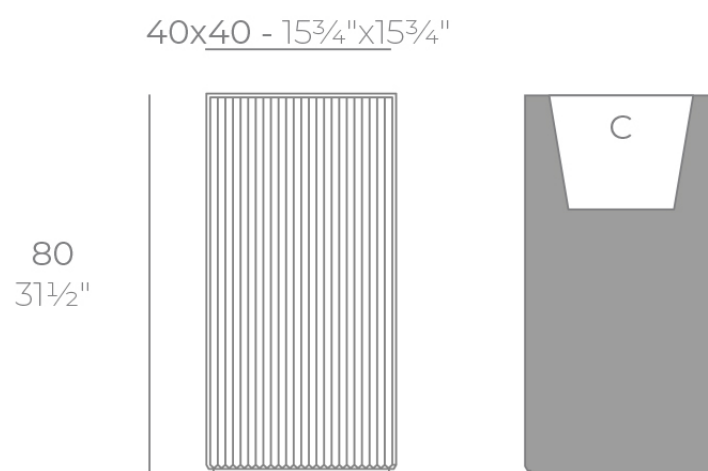

Info

Description

Weight: 13 Kg

GATSBY Cubo Alto
GATSBY Hight Cube
ref. 54428
C= 32x32x32 12¹/₂"x12¹/₂"x12¹/₂"
23 L
6Gal

Finishes

finishes

BASIC

Ref. 54428A