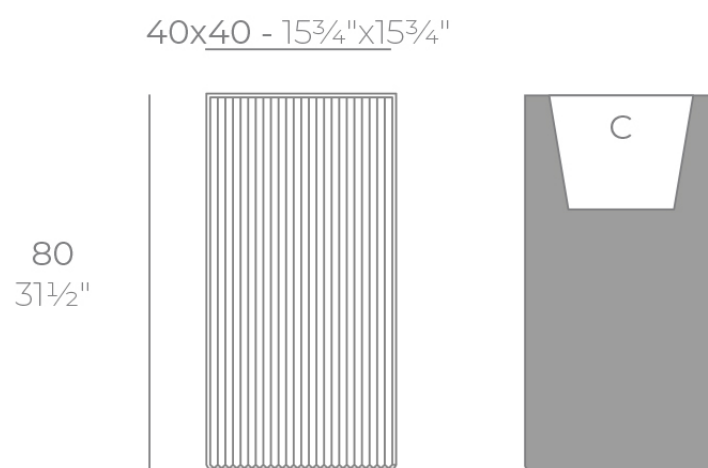

Info

Description

Weight: 13 Kg

GATSBY Cubo Alto
GATSBY Hight Cube
ref. 54428
C= 32x32x32 12¹/₂"x12¹/₂"x12¹/₂"
23 L
6Gal

Finishes

finishes

BASIC

Ref. 54428A