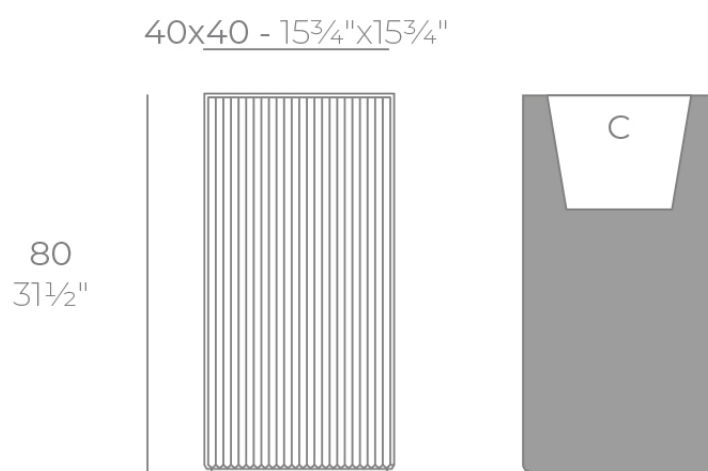

### Description

Weight: 13 Kg

GATSBY Cubo Alto  
GATSBY Hight Cube  
ref. 54428  
C= 32x32x32 12<sup>1</sup>/<sub>2</sub>"x12<sup>1</sup>/<sub>2</sub>"x12<sup>1</sup>/<sub>2</sub>"  
23 L  
6Gal