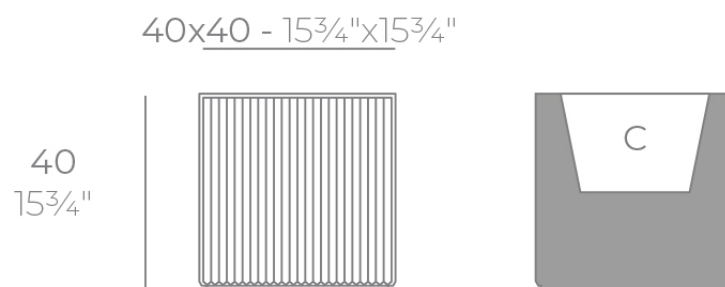

### Description

Weight: 5 Kg

GATSBY Cubo  
GATSBY Cube  
ref. 54427  
C= 32x32x23 12<sup>1</sup>/<sub>2</sub>"x12<sup>1</sup>/<sub>2</sub>"x9"  
18 L  
4<sup>3</sup>/<sub>4</sub>Gal