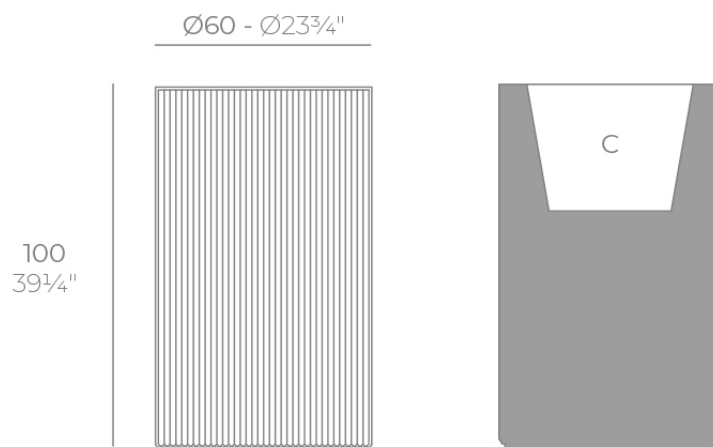

Gatsby cylinder planter ø60x100

by Ramón Esteve

The Gatsby collection, elegantly designed by Ramón Esteve for Vondom, embodies the essence of Art Deco-inspired outdoor living. Influenced by the lavish parties and opulent lifestyle of the Roaring Twenties, this collection embodies a blend of modernity and timeless sophistication.

Info

Description

Weight: 13 Kg

GATSBY Cilindro Alto
GATSBY Hight Cylindre
ref. 54426
C= 49x49x45 19½"x19½"x17¾"
65 L
17½Gal

Finishes

finishes

BASIC

Ref. 54426A