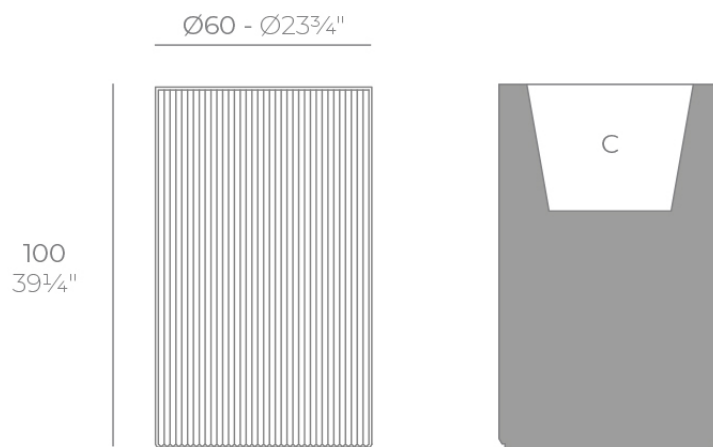

Gatsby cylinder planter ø60x100

by Ramón Esteve

The Gatsby collection, designed by Ramón Esteve for Vondom, is reminiscent of Art Déco lighting. Those roaring twenties. “Something new, extraordinary, beautiful, simple but sophisticatedly designed” said Francis Scott Fitzgerald of his goals for the novel he was about to write. The Great Gatsby was born in a time of prosperity, parties and excess. It was called “The American Dream”.

Info

Description

Weight: 13 Kg

GATSBY Cilindro Alto
GATSBY Hight Cylindre
ref. 54426
C= 49x49x45 19½"x19½"x17¾"
65 L
17½Gal

Finishes

finishes

BASIC

Ref. 54426A