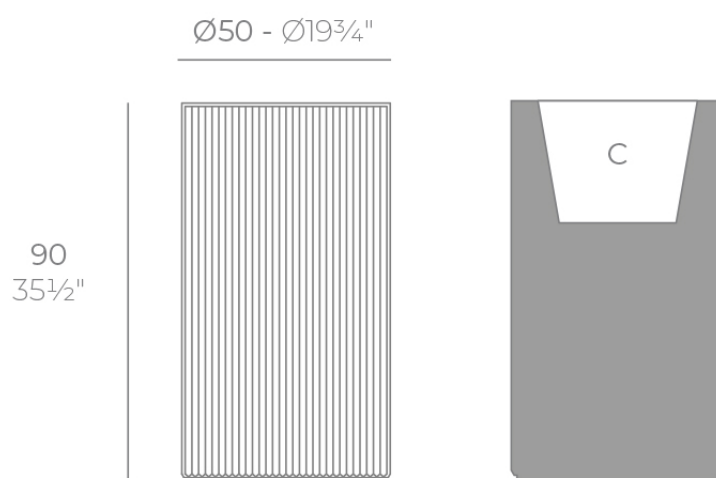

Gatsby cylinder planter ø50x90

by Ramón Esteve

The Gatsby collection, designed by Ramón Esteve for Vondom, is reminiscent of Art Déco lighting. Those roaring twenties. “Something new, extraordinary, beautiful, simple but sophisticatedly designed” said Francis Scott Fitzgerald of his goals for the novel he was about to write. The Great Gatsby was born in a time of prosperity, parties and excess. It was called “The American Dream”.

Info

Description

Weight: 10 Kg

GATSBY Cilindro Alto
GATSBY Hight Cylindre
ref. 54424
C= 41X41X32 16½"x16½"x12½"
32 L
8½Gal

Finishes

finishes

BASIC

Ref. 54424A