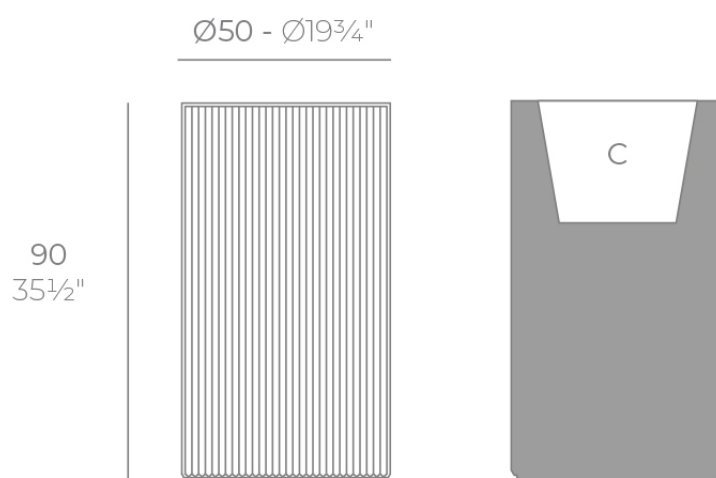

Gatsby cylinder planter ø50x90

by Ramón Esteve

The Gatsby collection, elegantly designed by Ramón Esteve for Vondom, embodies the essence of Art Deco-inspired outdoor living. Influenced by the lavish parties and opulent lifestyle of the Roaring Twenties, this collection embodies a blend of modernity and timeless sophistication.

Info

Description

Weight: 10 Kg

GATSBY Cilindro Alto
GATSBY Hight Cylindre
ref. 54424
C= 41X41X32 16½"x16½"x12½"
32 L
8½Gal

Finishes

finishes

BASIC

Ref. 54424A