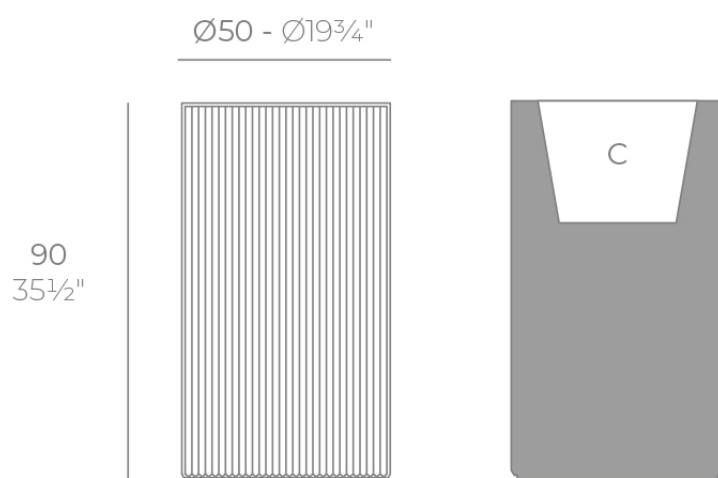

Gatsby cylinder planter ø50x90

by Ramón Esteve

The Gatsby collection, elegantly designed by Ramón Esteve for Vondom, embodies the essence of Art Deco-inspired outdoor living. Influenced by the lavish parties and opulent lifestyle of the Roaring Twenties, this collection embodies a blend of modernity and timeless sophistication.

Info

Description

Weight: 10 Kg

GATSBY Cilindro Alto
GATSBY Hight Cylindre
ref. 54424
C= 41X41X32 16½"x16½"x12½"
32 L
8½Gal

Finishes

finishes

BASIC

Ref. 54424A