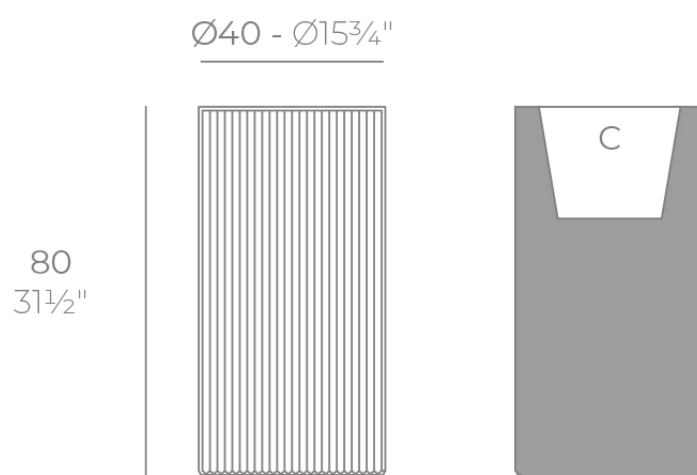

Info

Description

Weight: 7 Kg

GATSBY Cilindro Alto
GATSBY Hight Cylindre
ref. 54422
C= 32x32x28 12¹/₂"x12¹/₂"x11"
20 L
5¹/₂Gal

Finishes

finishes

BASIC

Ref. 54422A