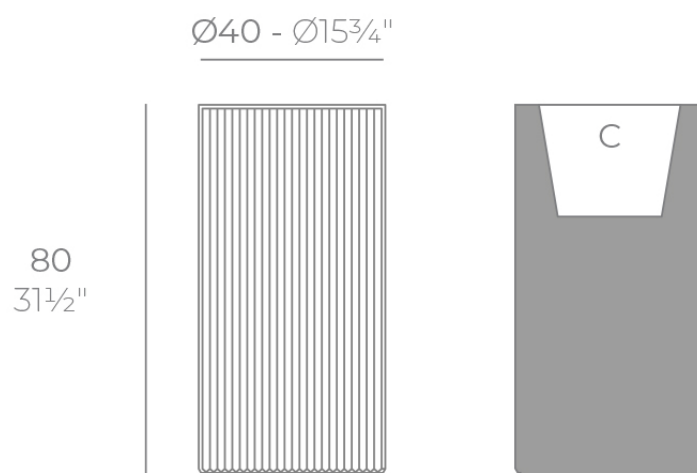

### Description

Weight: 7 Kg

GATSBY Cilindro Alto  
GATSBY Hight Cylindre  
ref. 54422  
C= 32x32x28 12<sup>1</sup>/<sub>2</sub>"x12<sup>1</sup>/<sub>2</sub>"x11"  
20 L  
5<sup>1</sup>/<sub>2</sub>Gal