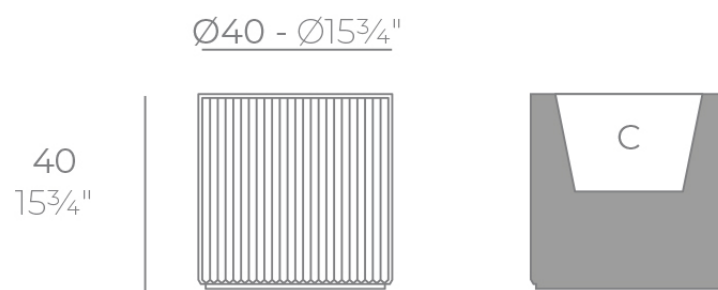

Info

Description

Weight: 4 Kg

GATSBY Cilindro
GATSBY Cylindre
ref. 54421
C= 32x32x23 12 1/2"x12 1/2"x9"
17 L
4 1/2Gal

Finishes

finishes

BASIC

Ref. 54421A