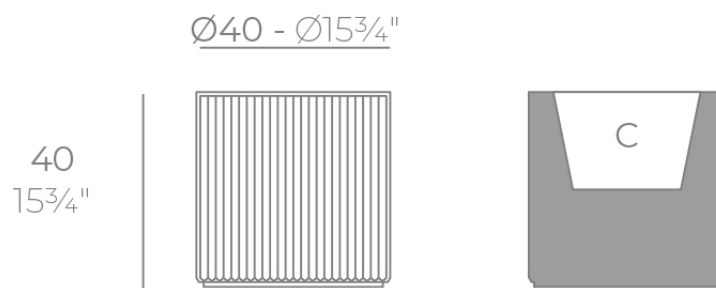

Info

Description

Weight: 4 Kg

GATSBY Cilindro
GATSBY Cylindre
ref. 54421
C= 32x32x23 12½"x12½"x9"
17 L
4½Gal