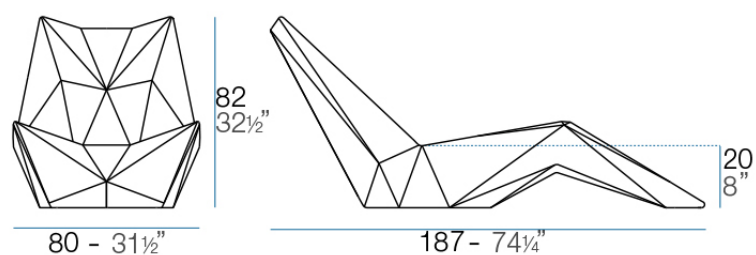

Faz sunbed 187x80x82cm

by Ramón Esteve

A commitment to minimalist aesthetics, Faz is a sleek and contemporary ensemble of outdoor furniture and planters designed by Ramón Esteve for Vondom. Esteve's creative vision for Faz transcends mere functionality and aims to integrate and harmonize with different spaces, be they residential or expansive installations. Through a deliberate selection of materials and the strategic incorporation of lighting elements, Ramón Esteve has created an atmosphere that exudes serenity, timelessness and an universality. His ability to blend form and function creates an immersive experience where the boundaries between indoors and outdoors are blurred, leaving behind only an impression of cohesive elegance. In short, he is the mastermind behind Faz's ambience.

Info

Description

Made of polyethylene resin by rotational moulding. 100% Recyclable. Item suitable for indoor and outdoor use. Available in different finishes.

Weight: 25 Kg

FAZ
FAZ SUNBED

Finishes

finishes