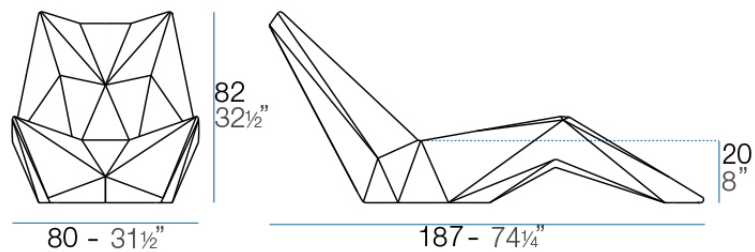

Info

Description

Made of polyethylene resin by rotational moulding. 100% Recyclable. Item suitable for indoor and outdoor use. Available in different finishes.

Weight: 25 Kg

FAZ
FAZ SUNBED