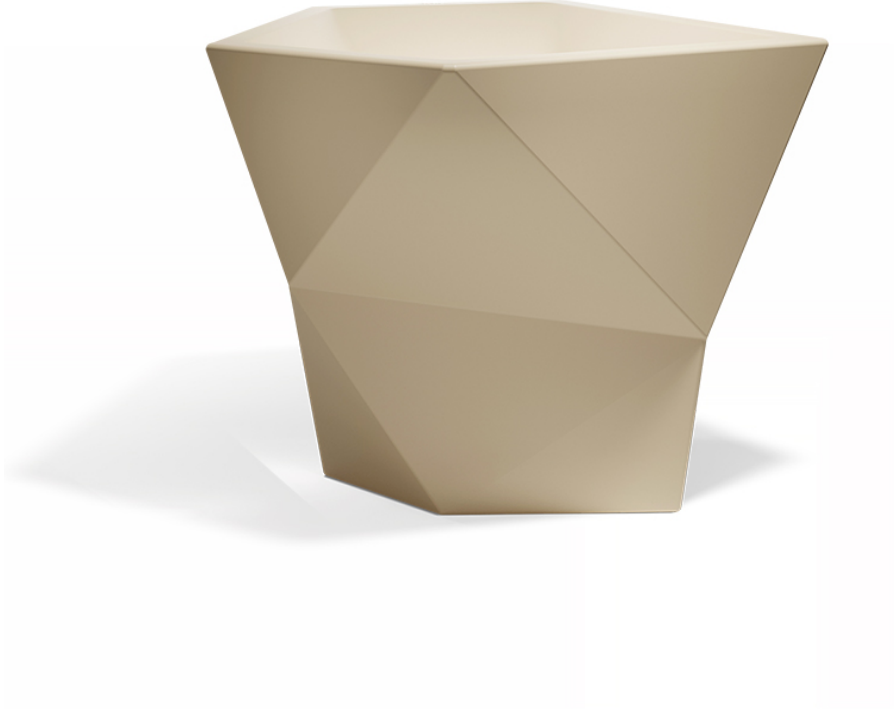

## Faz pot 160x150x120

by Ramón Esteve

A commitment to minimalist aesthetics, Faz is a sleek and contemporary ensemble of outdoor furniture and planters designed by Ramón Esteve for Vondom. Esteve's creative vision for Faz transcends mere functionality and aims to integrate and harmonize with different spaces, be they residential or expansive installations. Through a deliberate selection of materials and the strategic incorporation of lighting elements, Esteve has created an atmosphere that exudes serenity, timelessness and an universality. His ability to blend form and function creates an immersive experience where the boundaries between indoors and outdoors are blurred, leaving behind only an impression of cohesive elegance. In short, he is the mastermind behind Faz's ambience.

### Description

Weight: 47 Kg

FAZ Jarron Alto      C = 400L  
FAZ High Planter    C = 105 3/4 gal