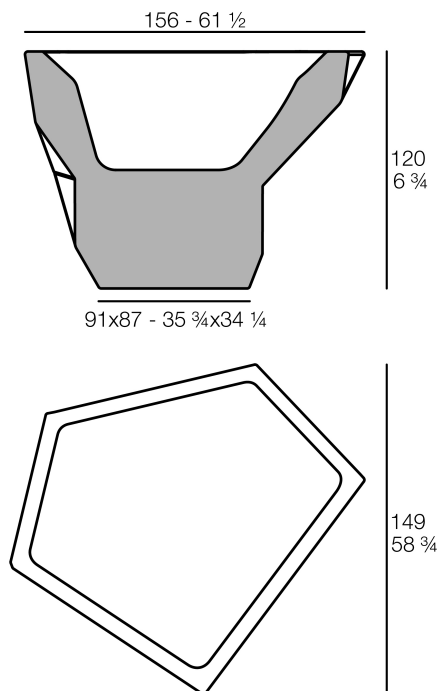

Faz pot 160x150x120

by Ramón Esteve

A commitment to minimalist aesthetics, Faz is a sleek and contemporary ensemble of outdoor furniture and planters designed by Ramón Esteve for Vondom. Esteve's creative vision for Faz transcends mere functionality and aims to integrate and harmonize with different spaces, be they residential or expansive installations. Through a deliberate selection of materials and the strategic incorporation of lighting elements, Ramón Esteve has created an atmosphere that exudes serenity, timelessness and an universality. His ability to blend form and function creates an immersive experience where the boundaries between indoors and outdoors are blurred, leaving behind only an impression of cohesive elegance. In short, he is the mastermind behind Faz's ambience.

Info

Description

Weight: 47 Kg

FAZ Jarron Alto C = 400L
FAZ High Planter C = 105 3/4 gal

Finishes

finishes

BASIC

Ref. 54402A