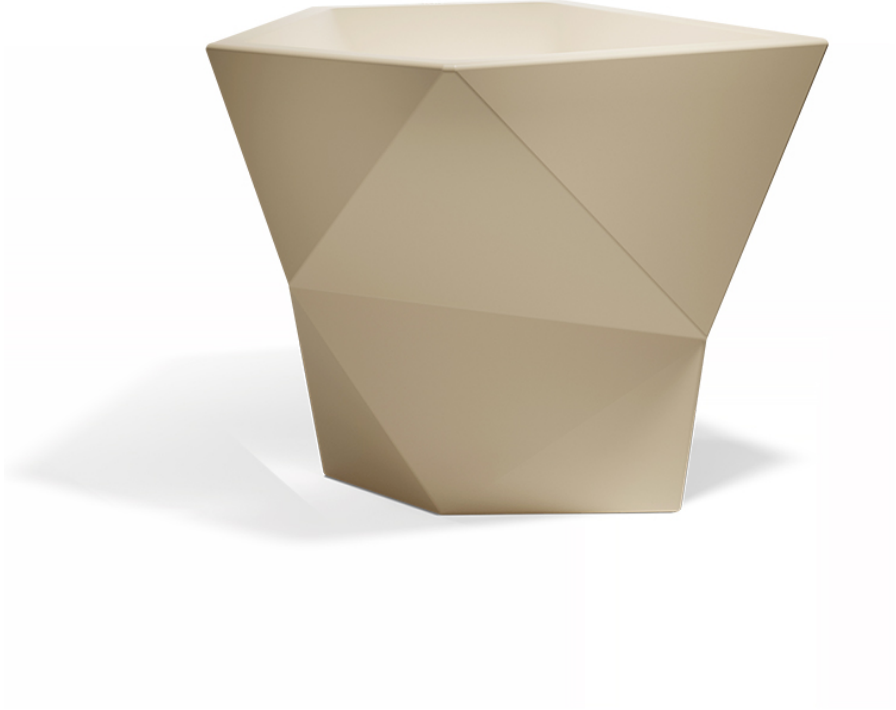

Faz pot 160x150x120

by Ramón Esteve

A commitment to minimalist aesthetics, Faz is a sleek and contemporary ensemble of outdoor furniture and planters designed by Ramón Esteve for Vondom. Esteve's creative vision for Faz transcends mere functionality and aims to integrate and harmonize with different spaces, be they residential or expansive installations. Through a deliberate selection of materials and the strategic incorporation of lighting elements, Ramón Esteve has created an atmosphere that exudes serenity, timelessness and an universality. His ability to blend form and function creates an immersive experience where the boundaries between indoors and outdoors are blurred, leaving behind only an impression of cohesive elegance. In short, he is the mastermind behind Faz's ambience.

Info

Description

Weight: 47 Kg

FAZ Jarron Alto C = 400L
FAZ High Planter C = 105 3/4 gal

Finishes

finishes

BASIC

Ref. 54402A