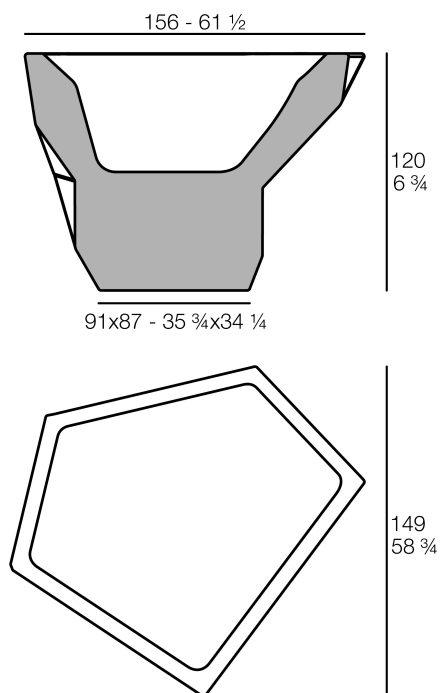

## Faz pot 160x150x120

by Ramón Esteve

A commitment to minimalist aesthetics, Faz is a sleek and contemporary ensemble of outdoor furniture and planters designed by Ramón Esteve for Vondom. Esteve's creative vision for Faz transcends mere functionality and aims to integrate and harmonize with different spaces, be they residential or expansive installations. Through a deliberate selection of materials and the strategic incorporation of lighting elements, Esteve has created an atmosphere that exudes serenity, timelessness and an universality. His ability to blend form and function creates an immersive experience where the boundaries between indoors and outdoors are blurred, leaving behind only an impression of cohesive elegance. In short, he is the mastermind behind Faz's ambience.

### Description

Weight: 47 Kg

FAZ Jarron Alto      C = 400L  
FAZ High Planter    C = 105 3/4 gal