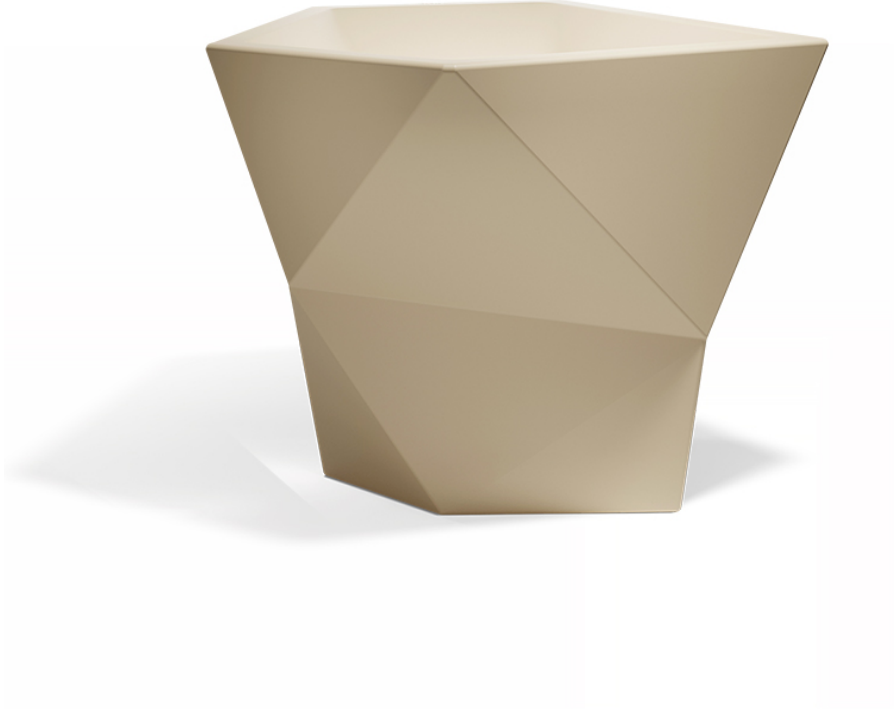

Faz pot 160x150x120

by Ramón Esteve

A commitment to minimalist aesthetics, Faz is a sleek and contemporary ensemble of outdoor furniture and planters designed by Ramón Esteve for Vondom. Esteve's creative vision for Faz transcends mere functionality and aims to integrate and harmonize with different spaces, be they residential or expansive installations. Through a deliberate selection of materials and the strategic incorporation of lighting elements, Ramón Esteve has created an atmosphere that exudes serenity, timelessness and an universality. His ability to blend form and function creates an immersive experience where the boundaries between indoors and outdoors are blurred, leaving behind only an impression of cohesive elegance. In short, he is the mastermind behind Faz's ambience.

Info

Description

Weight: 47 Kg

FAZ Jarron Alto C = 400L
FAZ High Planter C = 105 3/4 gal

Finishes

finishes

BASIC

Ref. 54402A