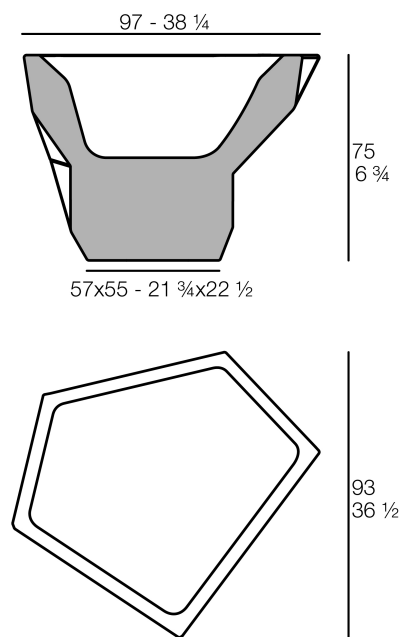

## Faz pot 97x93x75

by Ramón Esteve

A commitment to minimalist aesthetics, Faz is a sleek and contemporary ensemble of outdoor furniture and planters designed by Ramón Esteve for Vondom. Esteve's creative vision for Faz transcends mere functionality and aims to integrate and harmonize with different spaces, be they residential or expansive installations. Through a deliberate selection of materials and the strategic incorporation of lighting elements, Ramón Esteve has created an atmosphere that exudes serenity, timelessness and an universality. His ability to blend form and function creates an immersive experience where the boundaries between indoors and outdoors are blurred, leaving behind only an impression of cohesive elegance. In short, he is the mastermind behind Faz's ambience.

### Description

Weight: 20 Kg

FAZ Jarron Medio C = 97L  
FAZ Medium Planter C = 25¾ gal