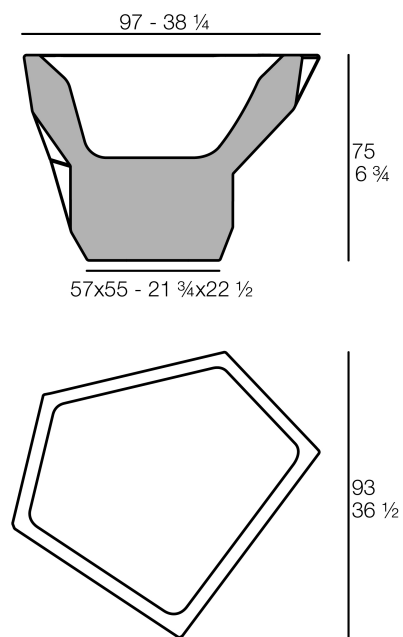

## Faz pot 97x93x75

by Ramón Esteve

A commitment to minimalist aesthetics, Faz is a sleek and contemporary ensemble of outdoor furniture and planters designed by Ramón Esteve for Vondom. Esteve's creative vision for Faz transcends mere functionality and aims to integrate and harmonize with different spaces, be they residential or expansive installations. Through a deliberate selection of materials and the strategic incorporation of lighting elements, Ramón Esteve has created an atmosphere that exudes serenity, timelessness and an universality. His ability to blend form and function creates an immersive experience where the boundaries between indoors and outdoors are blurred, leaving behind only an impression of cohesive elegance. In short, he is the mastermind behind Faz's ambience.

### Description

Weight: 20 Kg

FAZ Jarron Medio C = 97L  
FAZ Medium Planter C = 25 3/4 gal