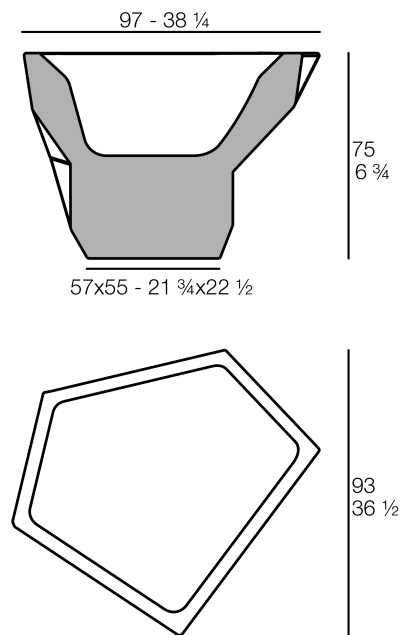

Faz pot 97x93x75

by Ramón Esteve

A commitment to minimalist aesthetics, Faz is a sleek and contemporary ensemble of outdoor furniture and planters designed by Ramón Esteve for Vondom. Esteve's creative vision for Faz transcends mere functionality and aims to integrate and harmonize with different spaces, be they residential or expansive installations. Through a deliberate selection of materials and the strategic incorporation of lighting elements, Esteve has created an atmosphere that exudes serenity, timelessness and an universality. His ability to blend form and function creates an immersive experience where the boundaries between indoors and outdoors are blurred, leaving behind only an impression of cohesive elegance. In short, he is the mastermind behind Faz's ambience.

Info

Description

Weight: 20 Kg

FAZ Jarron Medio C = 97L
FAZ Medium Planter C = 25 3/4 gal

Finishes

finishes

BASIC

Ref. 54401A