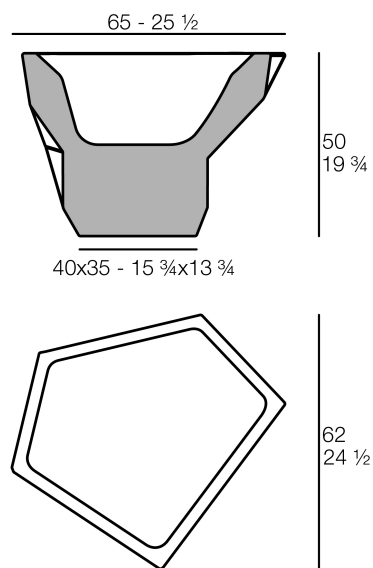

## Faz pot 61x61x50

by Ramón Esteve

A commitment to minimalist aesthetics, Faz is a sleek and contemporary ensemble of outdoor furniture and planters designed by Ramón Esteve for Vondom. Esteve's creative vision for Faz transcends mere functionality and aims to integrate and harmonize with different spaces, be they residential or expansive installations. Through a deliberate selection of materials and the strategic incorporation of lighting elements, Esteve has created an atmosphere that exudes serenity, timelessness and an universality. His ability to blend form and function creates an immersive experience where the boundaries between indoors and outdoors are blurred, leaving behind only an impression of cohesive elegance. In short, he is the mastermind behind Faz's ambience.

### Description

Weight: 8 Kg

FAZ Jarron Pequeño C = 28L  
FAZ Smal Planter C = 7 1/2 gal