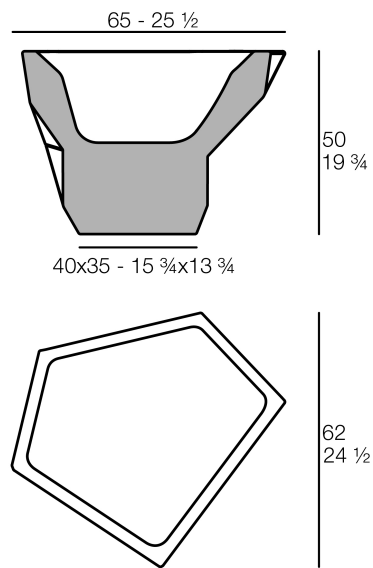

## Faz pot 61x61x50

by Ramón Esteve

A commitment to minimalist aesthetics, Faz is a sleek and contemporary ensemble of outdoor furniture and planters designed by Ramón Esteve for Vondom. Esteve's creative vision for Faz transcends mere functionality and aims to integrate and harmonize with different spaces, be they residential or expansive installations. Through a deliberate selection of materials and the strategic incorporation of lighting elements, Ramón Esteve has created an atmosphere that exudes serenity, timelessness and an universality. His ability to blend form and function creates an immersive experience where the boundaries between indoors and outdoors are blurred, leaving behind only an impression of cohesive elegance. In short, he is the mastermind behind Faz's ambience.

### Description

Weight: 8 Kg

FAZ Jarron Pequeño C = 28L  
FAZ Smal Planter C = 7 1/2 gal