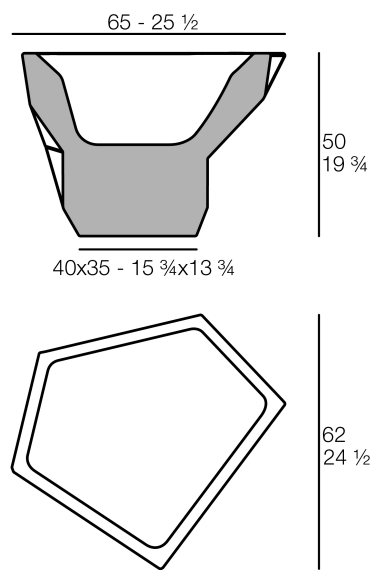

## Faz pot 61x61x50

by Ramón Esteve

A commitment to minimalist aesthetics, Faz is a sleek and contemporary ensemble of outdoor furniture and planters designed by Ramón Esteve for Vondom. Esteve's creative vision for Faz transcends mere functionality and aims to integrate and harmonize with different spaces, be they residential or expansive installations. Through a deliberate selection of materials and the strategic incorporation of lighting elements, Ramón Esteve has created an atmosphere that exudes serenity, timelessness and an universality. His ability to blend form and function creates an immersive experience where the boundaries between indoors and outdoors are blurred, leaving behind only an impression of cohesive elegance. In short, he is the mastermind behind Faz's ambience.

### Description

Weight: 8 Kg

FAZ Jarron Pequeño C = 28L  
FAZ Smal Planter C = 7 1/2 gal