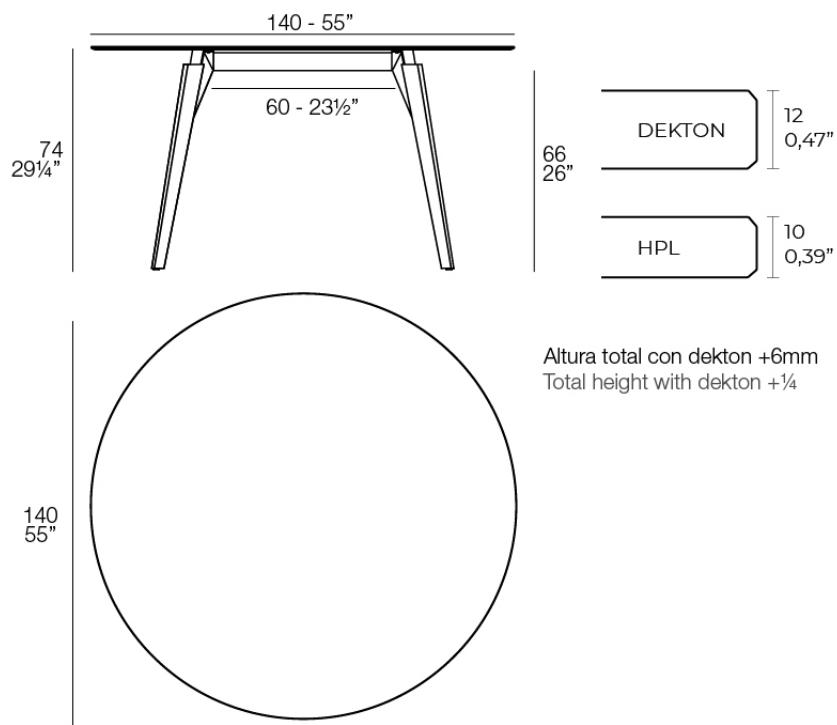

Info

Description

Weight: 36.14 Kg

FAZ WOOD Mesa Salón 140 x 140
FAZ WOOD Lounge Table 55" x 55"