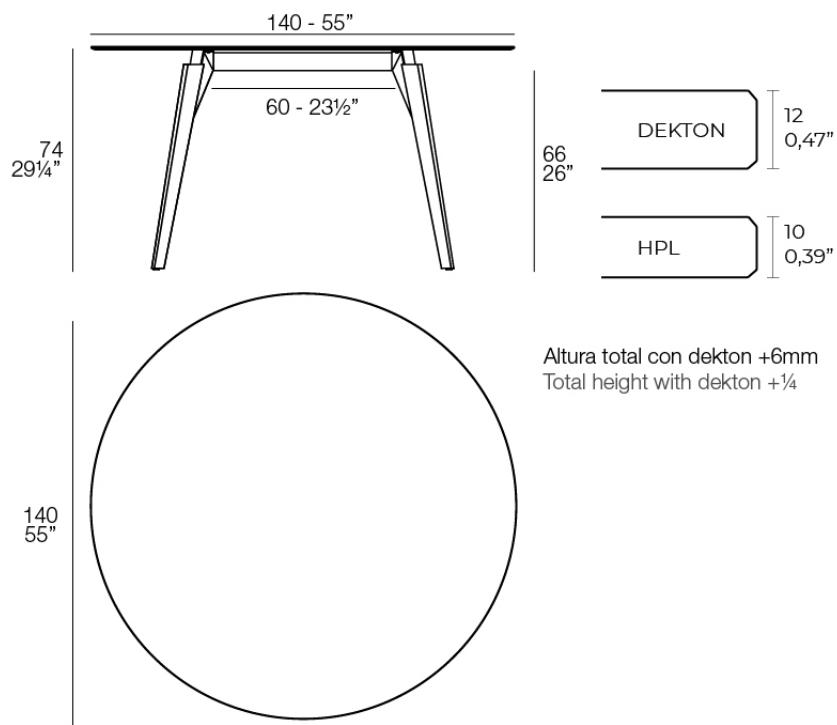

## Faz wood high table ø140x74

by Ramón Esteve

A commitment to minimalist aesthetics, Faz is a sleek and contemporary ensemble of outdoor furniture and planters designed by Ramón Esteve for Vondom. Esteve's creative vision for Faz transcends mere functionality and aims to integrate and harmonize with different spaces, be they residential or expansive installations. Through a deliberate selection of materials and the strategic incorporation of lighting elements, Ramón Esteve has created an atmosphere that exudes serenity, timelessness and an universality. His ability to blend form and function creates an immersive experience where the boundaries between indoors and outdoors are blurred, leaving behind only an impression of cohesive elegance. In short, he is the mastermind behind Faz's ambience.

### Description

Weight: 36.14 Kg

FAZ WOOD Mesa Salón 140 x 140  
FAZ WOOD Lounge Table 55" x 55"

## estructura

---

ALUMINIUM

Ref. VVAR03084

white

ecru

black