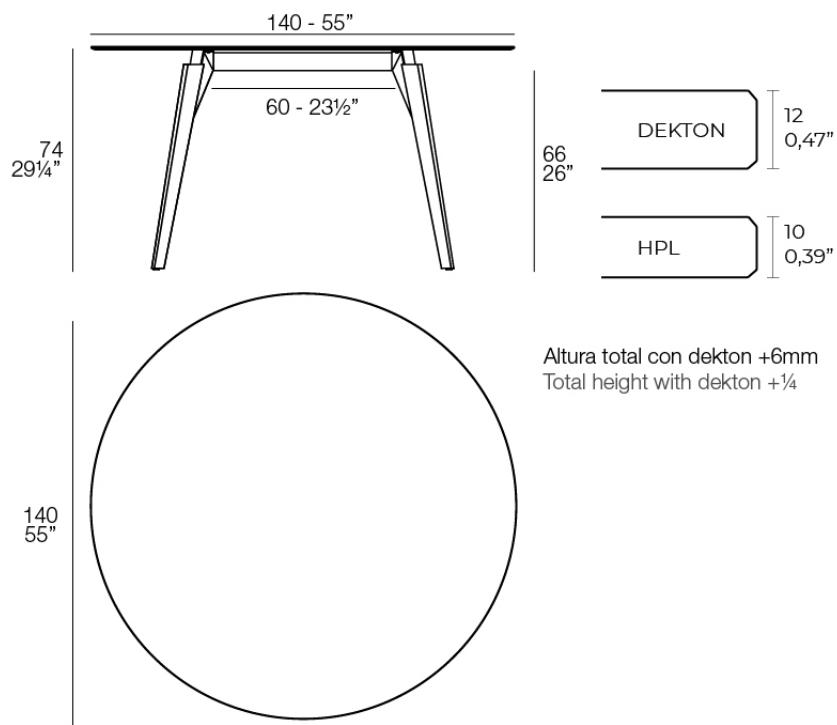

## Faz wood high table ø140x74

by Ramón Esteve

A commitment to minimalist aesthetics, Faz is a sleek and contemporary ensemble of outdoor furniture and planters designed by Ramón Esteve for Vondom. Esteve's creative vision for Faz transcends mere functionality and aims to integrate and harmonize with different spaces, be they residential or expansive installations. Through a deliberate selection of materials and the strategic incorporation of lighting elements, Esteve has created an atmosphere that exudes serenity, timelessness and an universality. His ability to blend form and function creates an immersive experience where the boundaries between indoors and outdoors are blurred, leaving behind only an impression of cohesive elegance. In short, he is the mastermind behind Faz's ambience.

### Description

Weight: 36.14 Kg

FAZ WOOD Mesa Salón 140 x 140  
FAZ WOOD Lounge Table 55" x 55"

## estructura

---

ALUMINIUM

Ref. VVAR03084

white

black

ecru