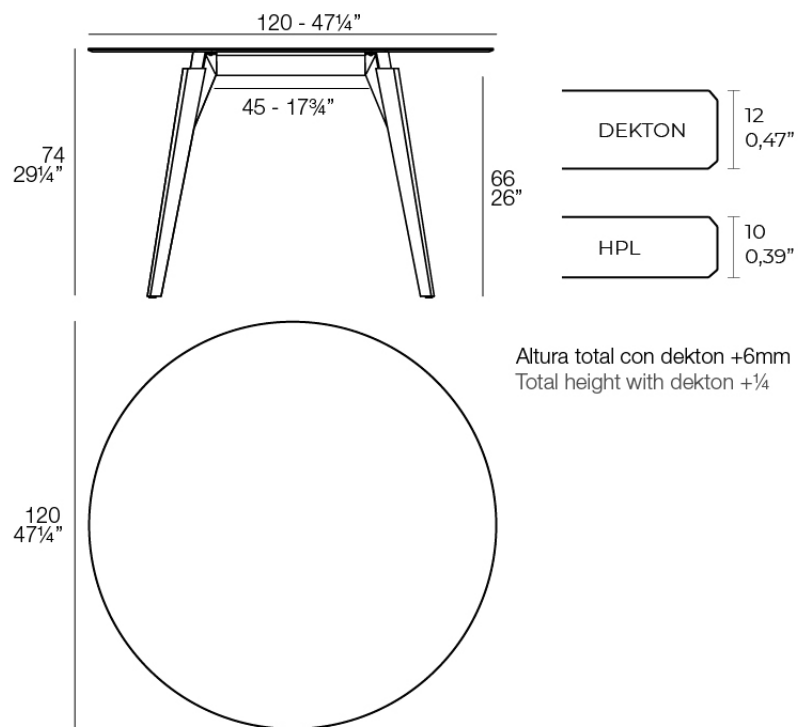

Faz wood high table ø120x74

by Ramón Esteve

A commitment to minimalist aesthetics, Faz is a sleek and contemporary ensemble of outdoor furniture and planters designed by Ramón Esteve for Vondom. Esteve's creative vision for Faz transcends mere functionality and aims to integrate and harmonize with different spaces, be they residential or expansive installations. Through a deliberate selection of materials and the strategic incorporation of lighting elements, Esteve has created an atmosphere that exudes serenity, timelessness and an universality. His ability to blend form and function creates an immersive experience where the boundaries between indoors and outdoors are blurred, leaving behind only an impression of cohesive elegance. In short, he is the mastermind behind Faz's ambience.

Info

Description

Weight: 31.66 Kg

FAZ WOOD Mesa Salón 120 x 120
FAZ WOOD Lounge Table 47 1/4" x 47 1/4"

Finishes

tabletops

HPL

Ref. 54323