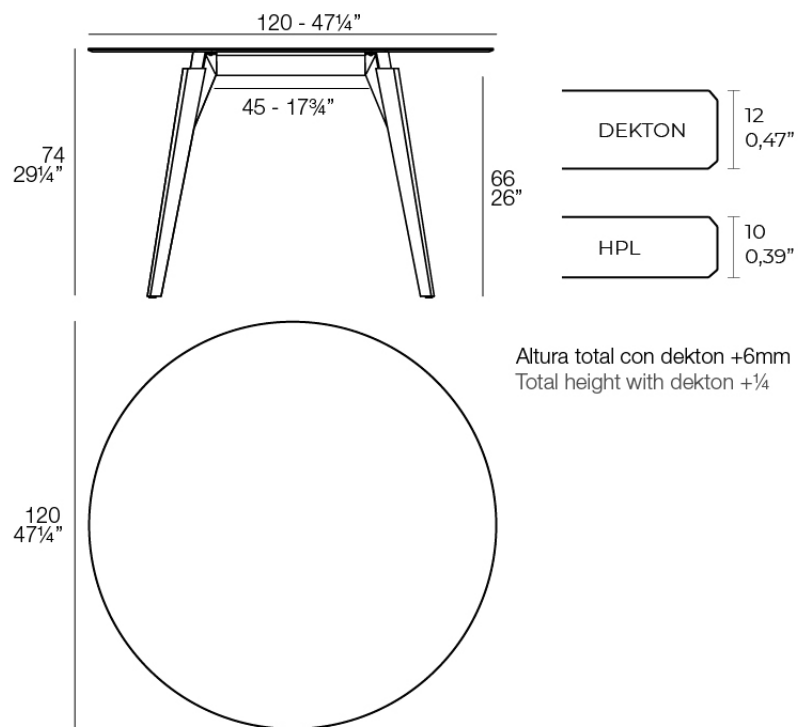

Faz wood high table ø120x74

by Ramón Esteve

A commitment to minimalist aesthetics, Faz is a sleek and contemporary ensemble of outdoor furniture and planters designed by Ramón Esteve for Vondom. Esteve's creative vision for Faz transcends mere functionality and aims to integrate and harmonize with different spaces, be they residential or expansive installations. Through a deliberate selection of materials and the strategic incorporation of lighting elements, Ramón Esteve has created an atmosphere that exudes serenity, timelessness and an universality. His ability to blend form and function creates an immersive experience where the boundaries between indoors and outdoors are blurred, leaving behind only an impression of cohesive elegance. In short, he is the mastermind behind Faz's ambience.

Info

Description

Weight: 31.66 Kg

FAZ WOOD Mesa Salón 120 x 120
FAZ WOOD Lounge Table 47 1/4" x 47 1/4"

Finishes

tabletops

HPL

Ref. 54323

HPL solid core

estructura

ALUMINIUM

Ref. VVAR03084

white

ecru

black

legs