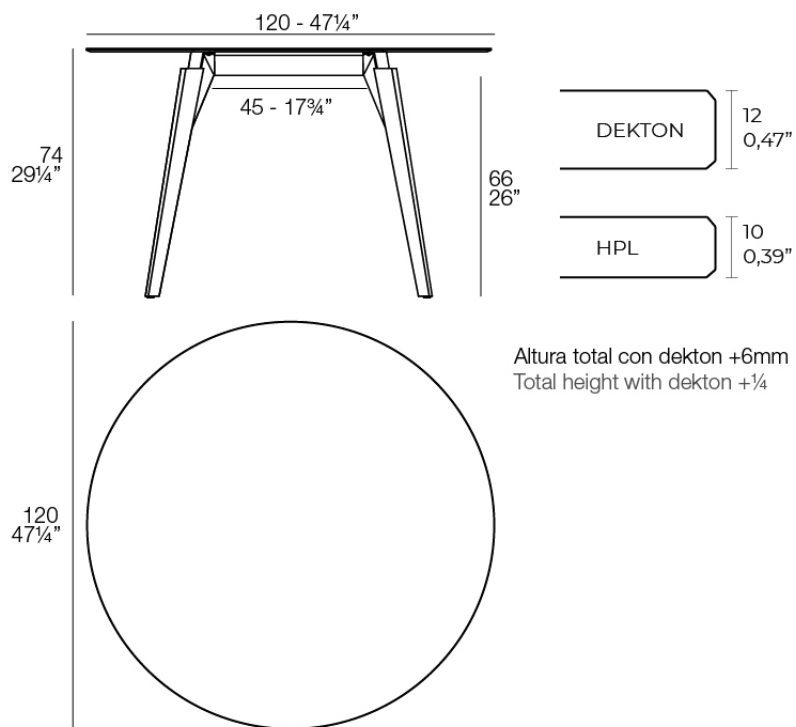

## Faz wood high table ø120x74

by Ramón Esteve

A commitment to minimalist aesthetics, Faz is a sleek and contemporary ensemble of outdoor furniture and planters designed by Ramón Esteve for Vondom. Esteve's creative vision for Faz transcends mere functionality and aims to integrate and harmonize with different spaces, be they residential or expansive installations. Through a deliberate selection of materials and the strategic incorporation of lighting elements, Ramón Esteve has created an atmosphere that exudes serenity, timelessness and an universality. His ability to blend form and function creates an immersive experience where the boundaries between indoors and outdoors are blurred, leaving behind only an impression of cohesive elegance. In short, he is the mastermind behind Faz's ambience.

### Description

Weight: 31.66 Kg

FAZ WOOD Mesa Salón 120 x 120  
FAZ WOOD Lounge Table 47 1/4" x 47 1/4"

## estructura

---

ALUMINIUM

Ref. VVAR03084

white

ecru

black