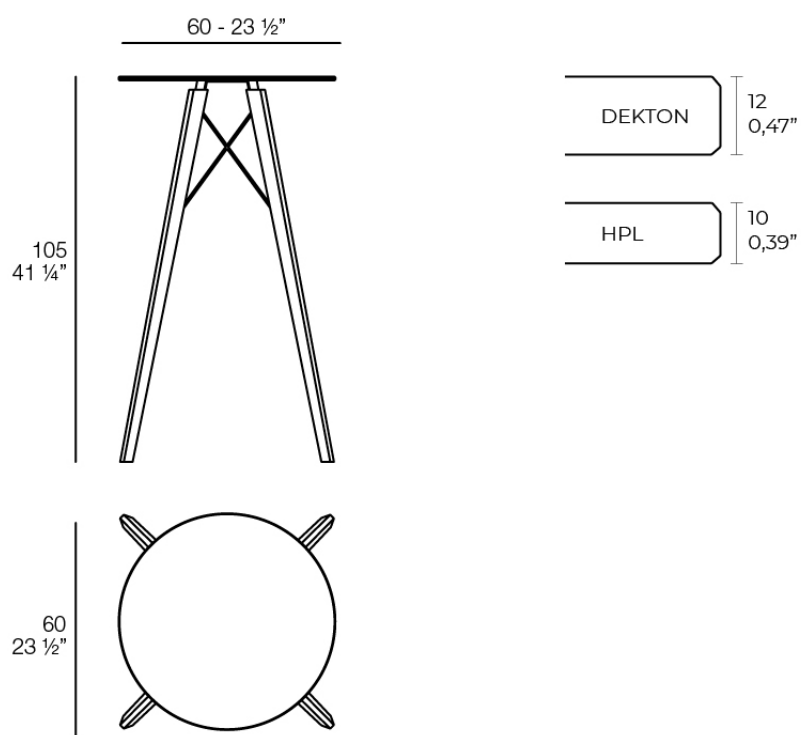

## Faz wood high table ø60x105

by Ramón Esteve

A commitment to minimalist aesthetics, Faz is a sleek and contemporary ensemble of outdoor furniture and planters designed by Ramón Esteve for Vondom. Esteve's creative vision for Faz transcends mere functionality and aims to integrate and harmonize with different spaces, be they residential or expansive installations. Through a deliberate selection of materials and the strategic incorporation of lighting elements, Ramón Esteve has created an atmosphere that exudes serenity, timelessness and an universality. His ability to blend form and function creates an immersive experience where the boundaries between indoors and outdoors are blurred, leaving behind only an impression of cohesive elegance. In short, he is the mastermind behind Faz's ambience.

### Description

Weight: 10.17 Kg

FAZ WOOD Mesa Alta Ø60  
FAZ WOOD Dinning table Ø23 1/2"

## estructura

---

ALUMINIUM

Ref. VVAR03098

white

ecru

black