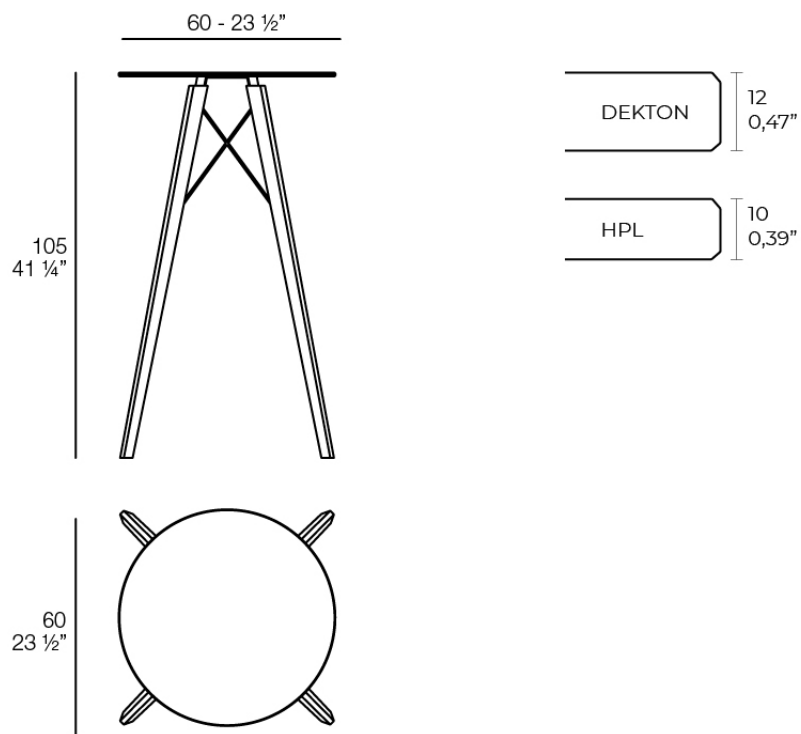

Faz wood high table ø60x105

by Ramón Esteve

A commitment to minimalist aesthetics, Faz is a sleek and contemporary ensemble of outdoor furniture and planters designed by Ramón Esteve for Vondom. Esteve's creative vision for Faz transcends mere functionality and aims to integrate and harmonize with different spaces, be they residential or expansive installations. Through a deliberate selection of materials and the strategic incorporation of lighting elements, Esteve has created an atmosphere that exudes serenity, timelessness and an universality. His ability to blend form and function creates an immersive experience where the boundaries between indoors and outdoors are blurred, leaving behind only an impression of cohesive elegance. In short, he is the mastermind behind Faz's ambience.

Info

Description

Weight: 10.17 Kg

FAZ WOOD Mesa Alta Ø60
FAZ WOOD Dining table Ø23 ½"

Finishes

tabletops

HPL

Ref. 54318

HPL solid core

Dekton

Ref. 54318M

kelya

entzo

danae

CERAMIC SURFACE

estructura