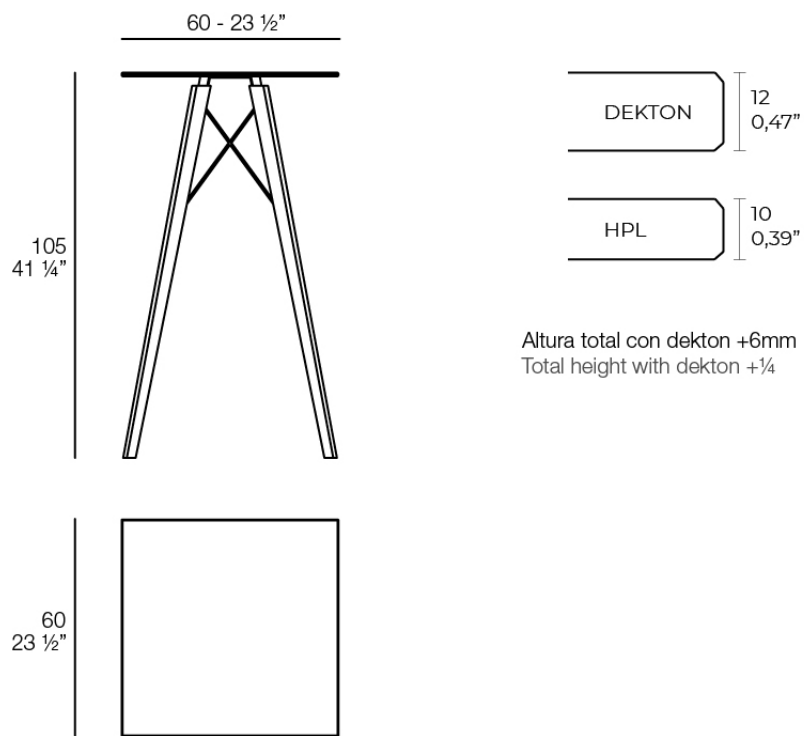

Faz wood high table 60x60x105

by Ramón Esteve

A commitment to minimalist aesthetics, Faz is a sleek and contemporary ensemble of outdoor furniture and planters designed by Ramón Esteve for Vondom. Esteve's creative vision for Faz transcends mere functionality and aims to integrate and harmonize with different spaces, be they residential or expansive installations. Through a deliberate selection of materials and the strategic incorporation of lighting elements, Esteve has created an atmosphere that exudes serenity, timelessness and an universality. His ability to blend form and function creates an immersive experience where the boundaries between indoors and outdoors are blurred, leaving behind only an impression of cohesive elegance. In short, he is the mastermind behind Faz's ambience.

Info

Description

Weight: 11.19 Kg

FAZ WOOD Mesa Alta 60 x 60
FAZ WOOD Dining table 23 1/2 x 23 1/2"

Finishes

tabletops

HPL

Ref. 54317

black(black edge)

ecru(black edge)

white(black edge)

HPL black edge

Solid Core

Ref. 54317B

crema

castoro fiber