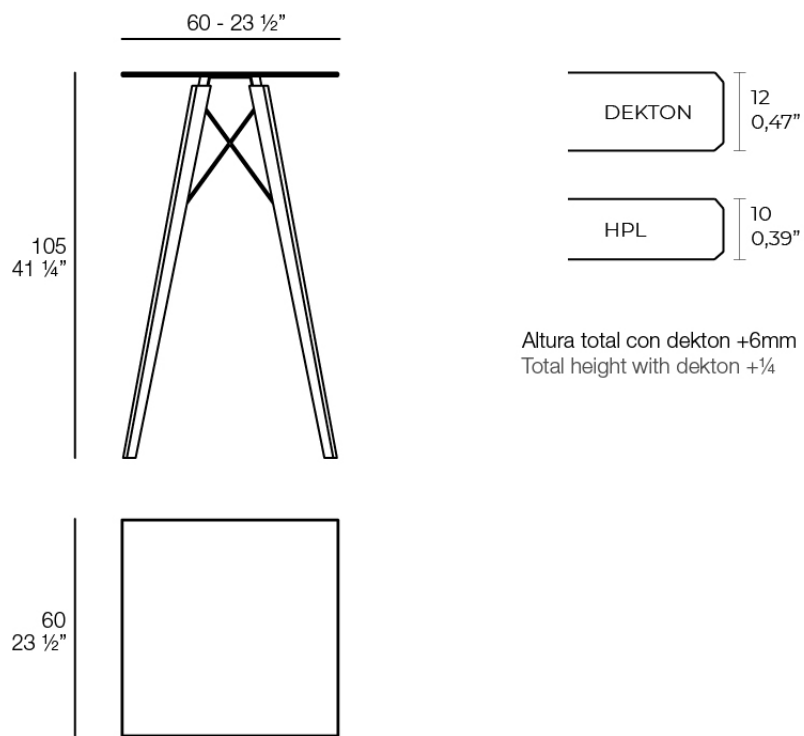

Faz wood high table 60x60x105

by Ramón Esteve

A commitment to minimalist aesthetics, Faz is a sleek and contemporary ensemble of outdoor furniture and planters designed by Ramón Esteve for Vondom. Esteve's creative vision for Faz transcends mere functionality and aims to integrate and harmonize with different spaces, be they residential or expansive installations. Through a deliberate selection of materials and the strategic incorporation of lighting elements, Ramón Esteve has created an atmosphere that exudes serenity, timelessness and an universality. His ability to blend form and function creates an immersive experience where the boundaries between indoors and outdoors are blurred, leaving behind only an impression of cohesive elegance. In short, he is the mastermind behind Faz's ambience.

Info

Description

Weight: 11.19 Kg

FAZ WOOD Mesa Alta 60 x 60
FAZ WOOD Dinning table 23 1/2 x 23 1/2"

Finishes

tabletops

HPL

Ref. 54317

white(black edge)

ecru(black edge)

black(black edge)

HPL black edge

Solid Core

Ref. 54317B

black stone

gray stone

HPL solid core

estructura

ALUMINIUM

Ref. VVAR03098

white

ecru

black

legs