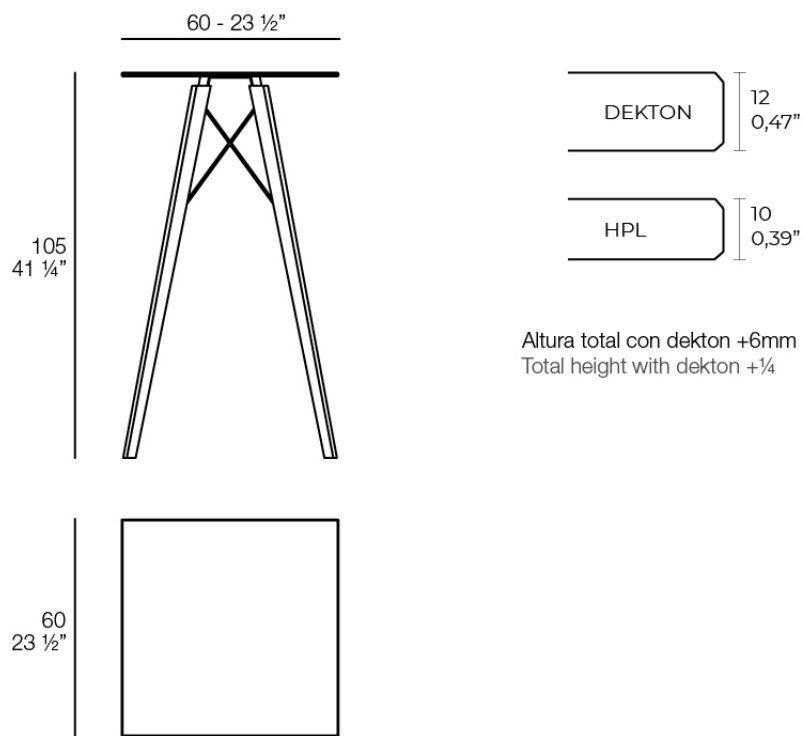

## Faz wood high table 60x60x105

by Ramón Esteve

A commitment to minimalist aesthetics, Faz is a sleek and contemporary ensemble of outdoor furniture and planters designed by Ramón Esteve for Vondom. Esteve's creative vision for Faz transcends mere functionality and aims to integrate and harmonize with different spaces, be they residential or expansive installations. Through a deliberate selection of materials and the strategic incorporation of lighting elements, Ramón Esteve has created an atmosphere that exudes serenity, timelessness and an universality. His ability to blend form and function creates an immersive experience where the boundaries between indoors and outdoors are blurred, leaving behind only an impression of cohesive elegance. In short, he is the mastermind behind Faz's ambience.

### Description

Weight: 11.19 Kg

FAZ WOOD Mesa Alta 60 x 60  
FAZ WOOD Dining table 23 1/2 x 23 1/2"

## estructura

---

ALUMINIUM

Ref. VVAR03098

white

ecru

black