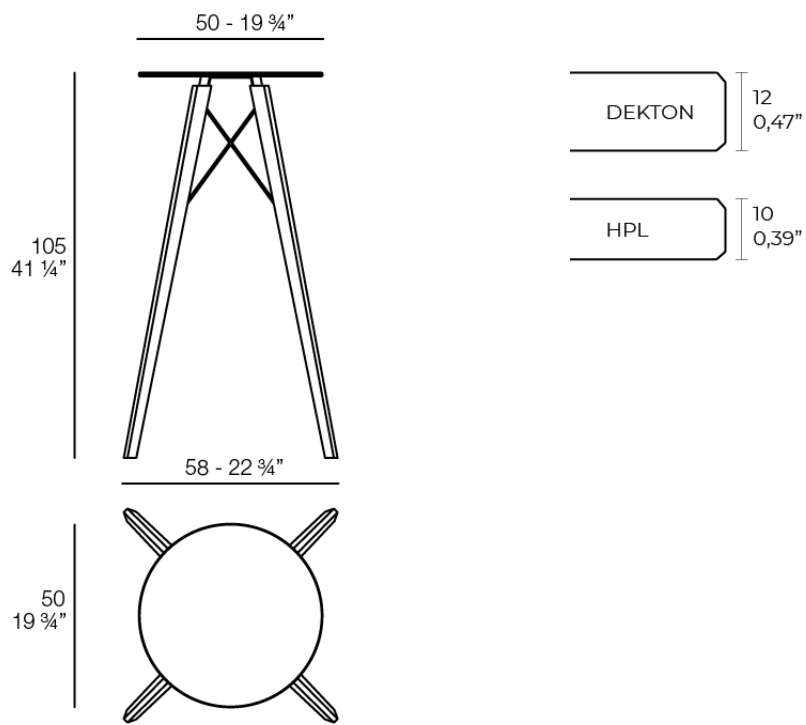

Faz wood high table ø50x105

by Ramón Esteve

A commitment to minimalist aesthetics, Faz is a sleek and contemporary ensemble of outdoor furniture and planters designed by Ramón Esteve for Vondom. Esteve's creative vision for Faz transcends mere functionality and aims to integrate and harmonize with different spaces, be they residential or expansive installations. Through a deliberate selection of materials and the strategic incorporation of lighting elements, Ramón Esteve has created an atmosphere that exudes serenity, timelessness and an universality. His ability to blend form and function creates an immersive experience where the boundaries between indoors and outdoors are blurred, leaving behind only an impression of cohesive elegance. In short, he is the mastermind behind Faz's ambience.

Info

Description

Weight: 9.04 Kg

FAZ WOOD Mesa Alta Ø50
FAZ WOOD Dinning table Ø19 3/4"

Finishes

tabletops

HPL

Ref. 54316

white(black edge)

ecru(black edge)

black(black edge)

HPL black edge

Solid Core

Ref. 54316B

ecru stone

tortora stone

HPL solid core

estructura

ALUMINIUM

Ref. VVAR03098

white

ecru

black

legs