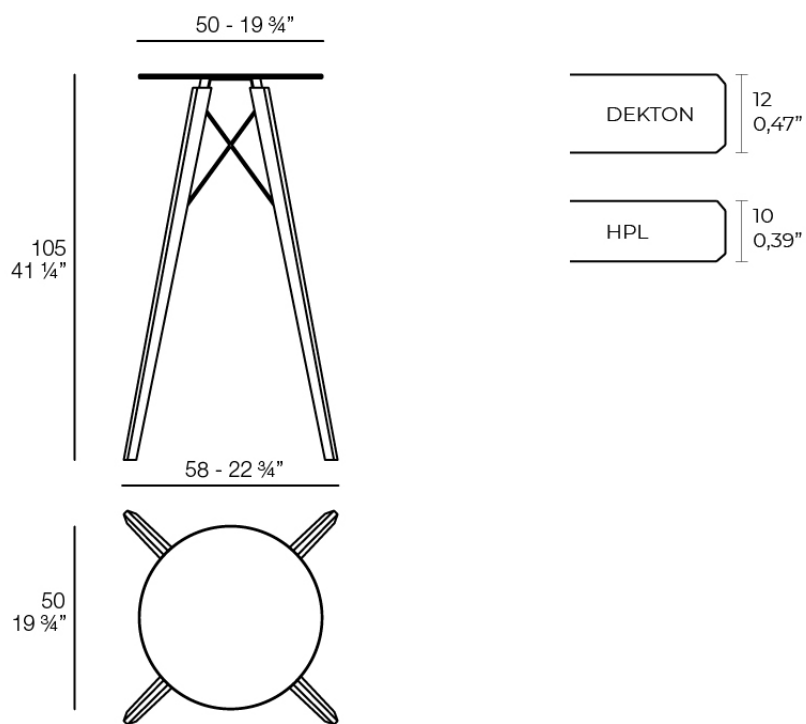

## Faz wood high table ø50x105

by Ramón Esteve

A commitment to minimalist aesthetics, Faz is a sleek and contemporary ensemble of outdoor furniture and planters designed by Ramón Esteve for Vondom. Esteve's creative vision for Faz transcends mere functionality and aims to integrate and harmonize with different spaces, be they residential or expansive installations. Through a deliberate selection of materials and the strategic incorporation of lighting elements, Esteve has created an atmosphere that exudes serenity, timelessness and an universality. His ability to blend form and function creates an immersive experience where the boundaries between indoors and outdoors are blurred, leaving behind only an impression of cohesive elegance. In short, he is the mastermind behind Faz's ambience.

### Description

Weight: 9.04 Kg

FAZ WOOD Mesa Alta Ø50  
FAZ WOOD Dining table Ø19 3/4"

kelya

CERAMIC SURFACE

estructura

---

ALUMINIUM

Ref. VVAR03098

white

black