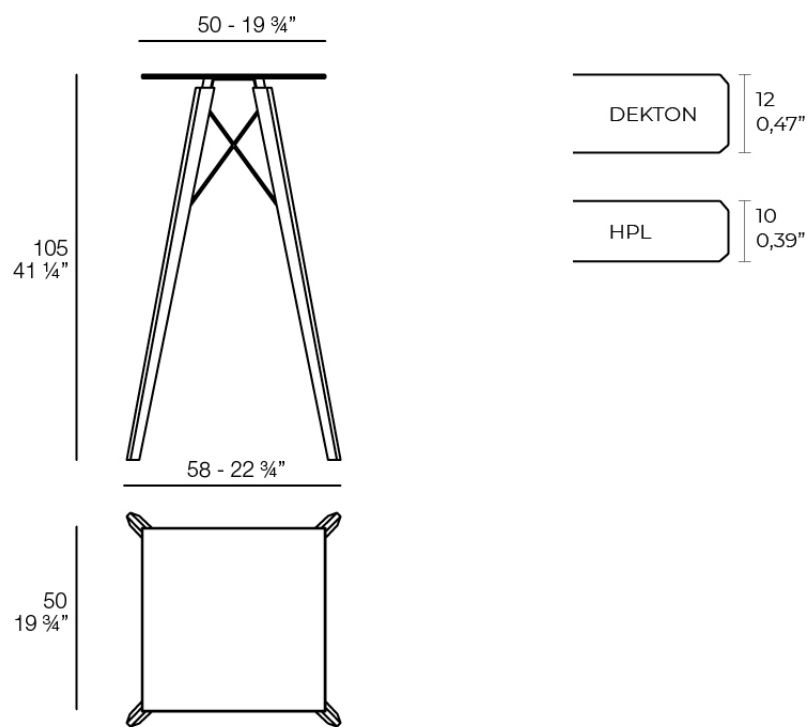

Faz wood high table 50x50x105

by Ramón Esteve

A commitment to minimalist aesthetics, Faz is a sleek and contemporary ensemble of outdoor furniture and planters designed by Ramón Esteve for Vondom. Esteve's creative vision for Faz transcends mere functionality and aims to integrate and harmonize with different spaces, be they residential or expansive installations. Through a deliberate selection of materials and the strategic incorporation of lighting elements, Ramón Esteve has created an atmosphere that exudes serenity, timelessness and an universality. His ability to blend form and function creates an immersive experience where the boundaries between indoors and outdoors are blurred, leaving behind only an impression of cohesive elegance. In short, he is the mastermind behind Faz's ambience.

Info

Description

Weight: 9.74 Kg

FAZ WOOD Mesa Alta 50 x 50
FAZ WOOD Dining table 19 3/4 x 19 3/4"

Finishes

tabletops

HPL

Ref. 54315

white(black edge)

ecru(black edge)

black(black edge)

HPL black edge

Solid Core

Ref. 54315B

ecru stone

tortora stone

HPL solid core

estructura

ALUMINIUM

Ref. VVAR03098

white

ecru

black

legs