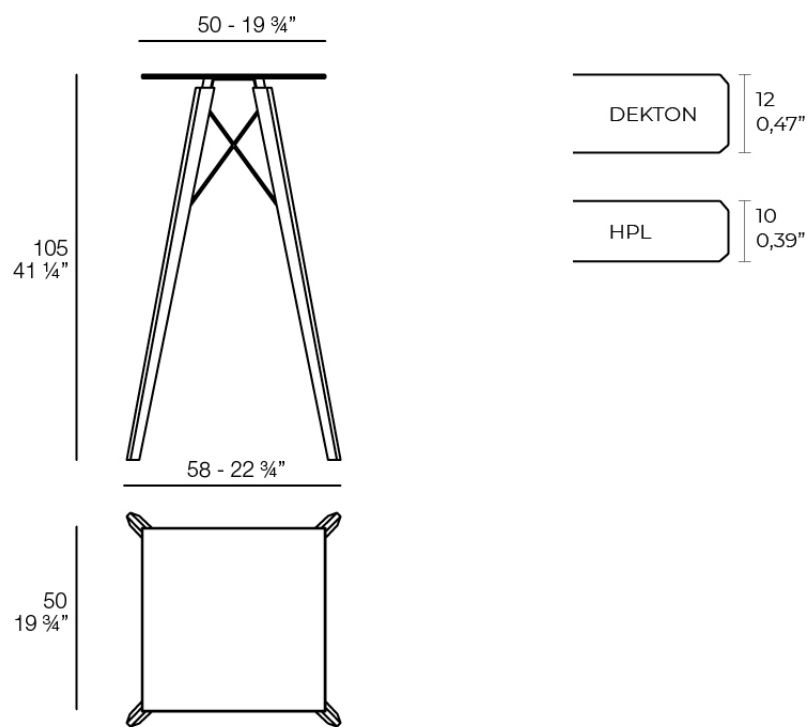

Faz wood high table 50x50x105

by Ramón Esteve

A commitment to minimalist aesthetics, Faz is a sleek and contemporary ensemble of outdoor furniture and planters designed by Ramón Esteve for Vondom. Esteve's creative vision for Faz transcends mere functionality and aims to integrate and harmonize with different spaces, be they residential or expansive installations. Through a deliberate selection of materials and the strategic incorporation of lighting elements, Ramón Esteve has created an atmosphere that exudes serenity, timelessness and an universality. His ability to blend form and function creates an immersive experience where the boundaries between indoors and outdoors are blurred, leaving behind only an impression of cohesive elegance. In short, he is the mastermind behind Faz's ambience.

Info

Description

Weight: 9.74 Kg

FAZ WOOD Mesa Alta 50 x 50
FAZ WOOD Dining table 19 3/4 x 19 3/4"

Finishes

tabletops

HPL

Ref. 54315

white(black edge)

ecru(black edge)

black(black edge)

HPL black edge

Solid Core

Ref. 54315B

gray stone

white stone

HPL solid core

estructura

ALUMINIUM

Ref. VVAR03098

white

ecru

black

legs