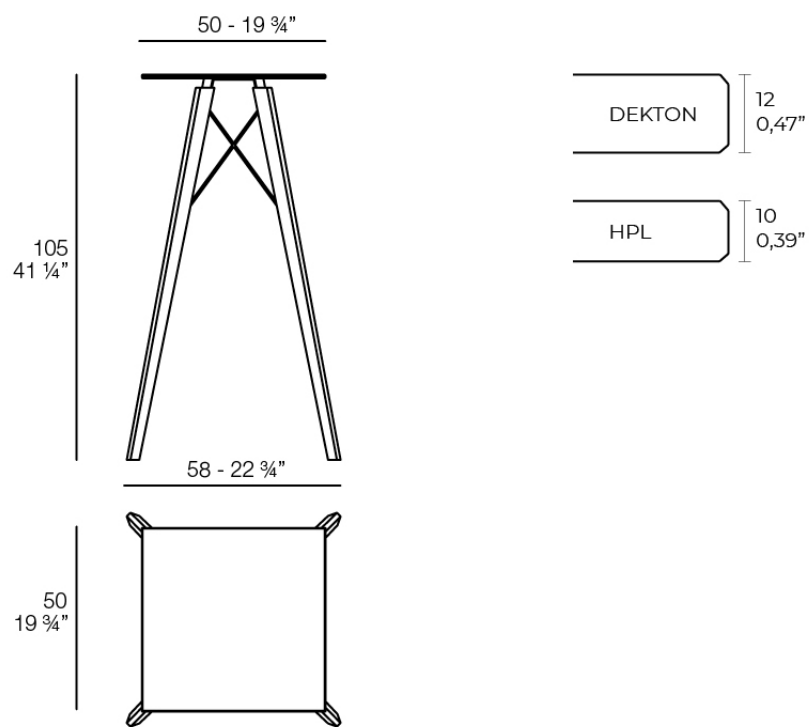

Faz wood high table 50x50x105

by Ramón Esteve

A commitment to minimalist aesthetics, Faz is a sleek and contemporary ensemble of outdoor furniture and planters designed by Ramón Esteve for Vondom. Esteve's creative vision for Faz transcends mere functionality and aims to integrate and harmonize with different spaces, be they residential or expansive installations. Through a deliberate selection of materials and the strategic incorporation of lighting elements, Esteve has created an atmosphere that exudes serenity, timelessness and an universality. His ability to blend form and function creates an immersive experience where the boundaries between indoors and outdoors are blurred, leaving behind only an impression of cohesive elegance. In short, he is the mastermind behind Faz's ambience.

Info

Description

Weight: 9.74 Kg

FAZ WOOD Mesa Alta 50 x 50
FAZ WOOD Dinning table 19 3/4 x 19 3/4"

Finishes

tabletops

HPL

Ref. 54315