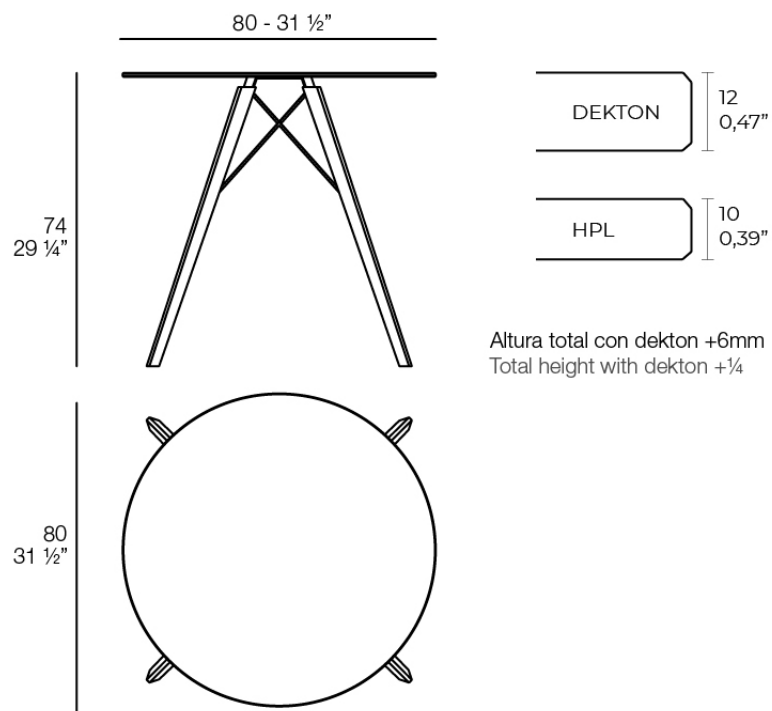

Faz wood dining table ø80x74

by Ramón Esteve

A commitment to minimalist aesthetics, Faz is a sleek and contemporary ensemble of outdoor furniture and planters designed by Ramón Esteve for Vondom. Esteve's creative vision for Faz transcends mere functionality and aims to integrate and harmonize with different spaces, be they residential or expansive installations. Through a deliberate selection of materials and the strategic incorporation of lighting elements, Ramón Esteve has created an atmosphere that exudes serenity, timelessness and an universality. His ability to blend form and function creates an immersive experience where the boundaries between indoors and outdoors are blurred, leaving behind only an impression of cohesive elegance. In short, he is the mastermind behind Faz's ambience.

Info

Description

Weight: 12.26 Kg

FAZ WOOD Mesa Comedor Ø80
FAZ WOOD Dining table Ø31 1/2"

Finishes

tabletops

HPL

Ref. 54314

HPL solid core

estructura

ALUMINIUM

Ref. VVAR03083

white

ecru

black

legs