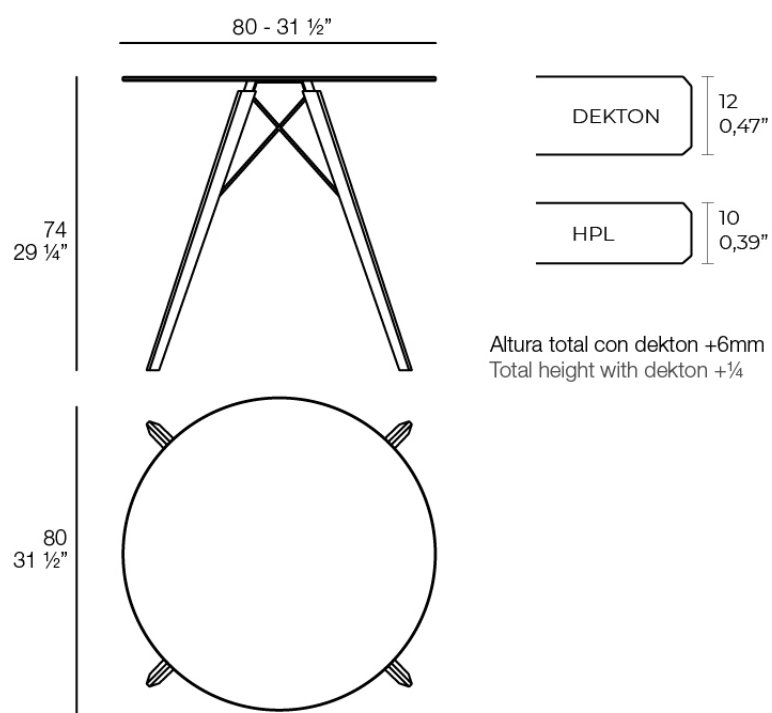

Faz wood dining table ø80x74

by Ramón Esteve

A commitment to minimalist aesthetics, Faz is a sleek and contemporary ensemble of outdoor furniture and planters designed by Ramón Esteve for Vondom. Esteve's creative vision for Faz transcends mere functionality and aims to integrate and harmonize with different spaces, be they residential or expansive installations. Through a deliberate selection of materials and the strategic incorporation of lighting elements, Esteve has created an atmosphere that exudes serenity, timelessness and an universality. His ability to blend form and function creates an immersive experience where the boundaries between indoors and outdoors are blurred, leaving behind only an impression of cohesive elegance. In short, he is the mastermind behind Faz's ambience.

Info

Description

Weight: 12.26 Kg

FAZ WOOD Mesa Comedor Ø80
FAZ WOOD Dining table Ø31 1/2"

Finishes

tabletops

HPL

Ref. 54314

HPL solid core

Dekton

Ref. 54314M

kelya

entzo

danae

CERAMIC SURFACE

estructura