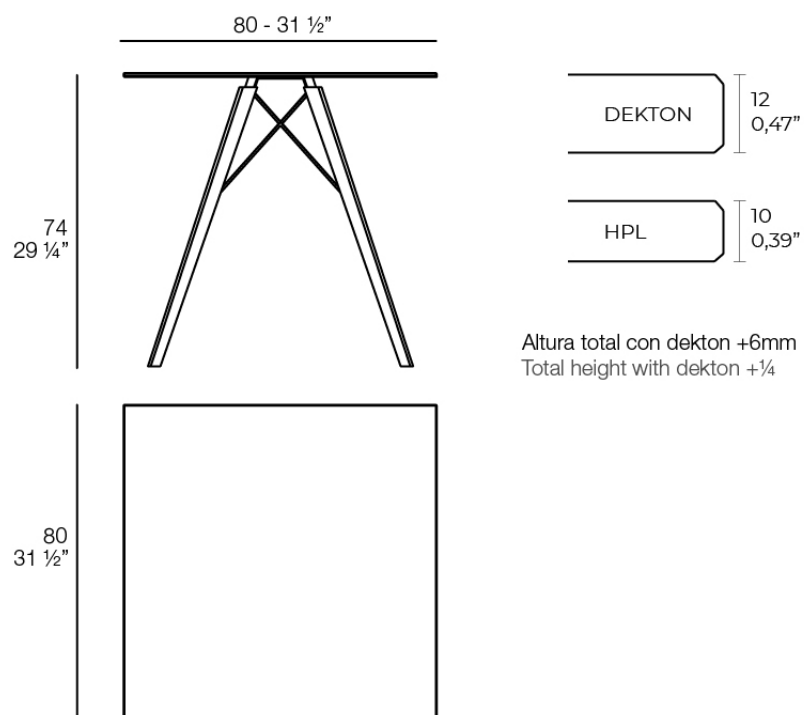

Faz wood dining table 80x80x74

by Ramón Esteve

A commitment to minimalist aesthetics, Faz is a sleek and contemporary ensemble of outdoor furniture and planters designed by Ramón Esteve for Vondom. Esteve's creative vision for Faz transcends mere functionality and aims to integrate and harmonize with different spaces, be they residential or expansive installations. Through a deliberate selection of materials and the strategic incorporation of lighting elements, Esteve has created an atmosphere that exudes serenity, timelessness and an universality. His ability to blend form and function creates an immersive experience where the boundaries between indoors and outdoors are blurred, leaving behind only an impression of cohesive elegance. In short, he is the mastermind behind Faz's ambience.

Info

Description

Weight: 14.15 Kg

FAZ WOOD Mesa Comedor 80 x 80
FAZ WOOD Dinning table 31 1/2" x 31 1/2"

Finishes

tabletops

HPL

Ref. 54313