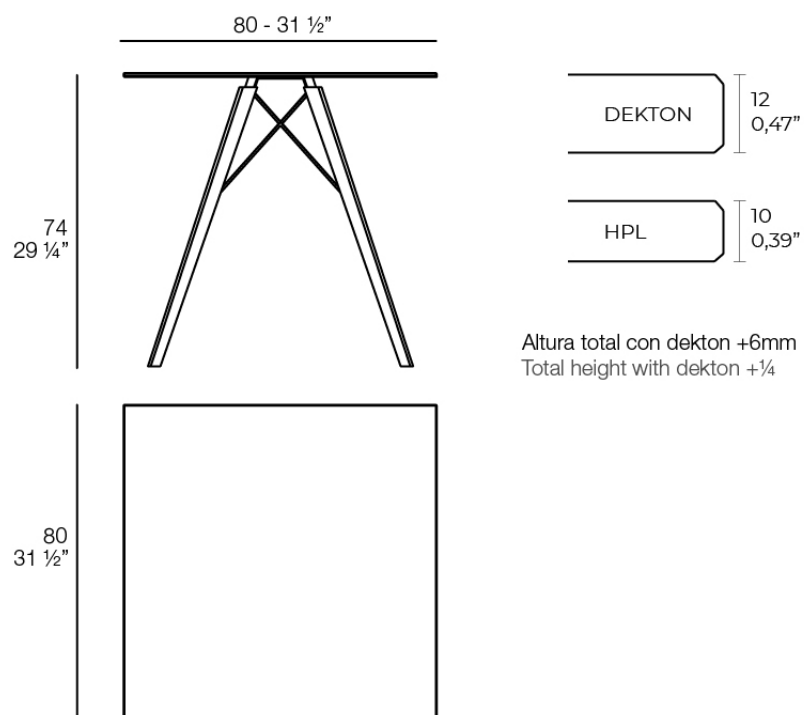

Faz wood dining table 80x80x74

by Ramón Esteve

A commitment to minimalist aesthetics, Faz is a sleek and contemporary ensemble of outdoor furniture and planters designed by Ramón Esteve for Vondom. Esteve's creative vision for Faz transcends mere functionality and aims to integrate and harmonize with different spaces, be they residential or expansive installations. Through a deliberate selection of materials and the strategic incorporation of lighting elements, Ramón Esteve has created an atmosphere that exudes serenity, timelessness and an universality. His ability to blend form and function creates an immersive experience where the boundaries between indoors and outdoors are blurred, leaving behind only an impression of cohesive elegance. In short, he is the mastermind behind Faz's ambience.

Info

Description

Weight: 14.15 Kg

FAZ WOOD Mesa Comedor 80 x 80
FAZ WOOD Dinning table 31 1/2" x 31 1/2"

Finishes

tabletops

HPL

Ref. 54313

HPL solid core

estructura

ALUMINIUM

Ref. VVAR03083

white

ecru

black

legs