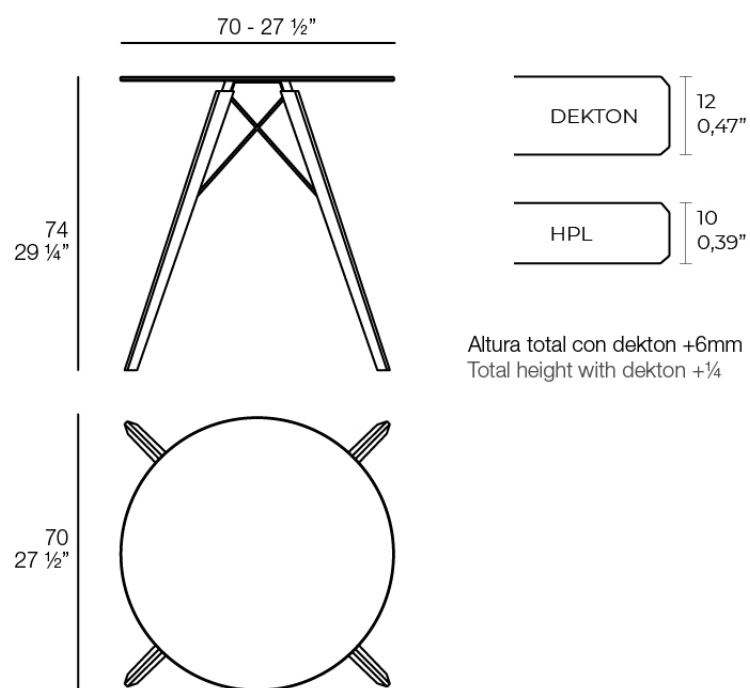

Faz wood dining table ø70x74

by Ramón Esteve

A commitment to minimalist aesthetics, Faz is a sleek and contemporary ensemble of outdoor furniture and planters designed by Ramón Esteve for Vondom. Esteve's creative vision for Faz transcends mere functionality and aims to integrate and harmonize with different spaces, be they residential or expansive installations. Through a deliberate selection of materials and the strategic incorporation of lighting elements, Ramón Esteve has created an atmosphere that exudes serenity, timelessness and an universality. His ability to blend form and function creates an immersive experience where the boundaries between indoors and outdoors are blurred, leaving behind only an impression of cohesive elegance. In short, he is the mastermind behind Faz's ambience.

Info

Description

Weight: 10.58 Kg

FAZ WOOD Mesa Comedor Ø70
FAZ WOOD Dinning table Ø27 1/2"

Finishes

tabletops

HPL

Ref. 54312

anthracite

HPL solid core

estructura

ALUMINIUM

Ref. VVAR03083

white

ecru

black