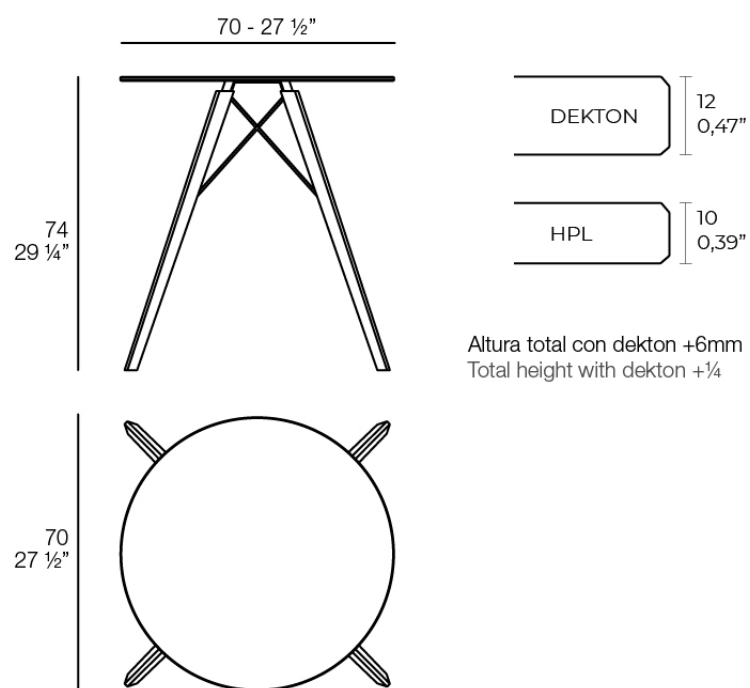

Faz wood dining table ø70x74

by Ramón Esteve

A commitment to minimalist aesthetics, Faz is a sleek and contemporary ensemble of outdoor furniture and planters designed by Ramón Esteve for Vondom. Esteve's creative vision for Faz transcends mere functionality and aims to integrate and harmonize with different spaces, be they residential or expansive installations. Through a deliberate selection of materials and the strategic incorporation of lighting elements, Esteve has created an atmosphere that exudes serenity, timelessness and an universality. His ability to blend form and function creates an immersive experience where the boundaries between indoors and outdoors are blurred, leaving behind only an impression of cohesive elegance. In short, he is the mastermind behind Faz's ambience.

Info

Description

Weight: 10.58 Kg

FAZ WOOD Mesa Comedor Ø70
FAZ WOOD Dinning table Ø27 1/2"

Finishes

tabletops

HPL

Ref. 54312