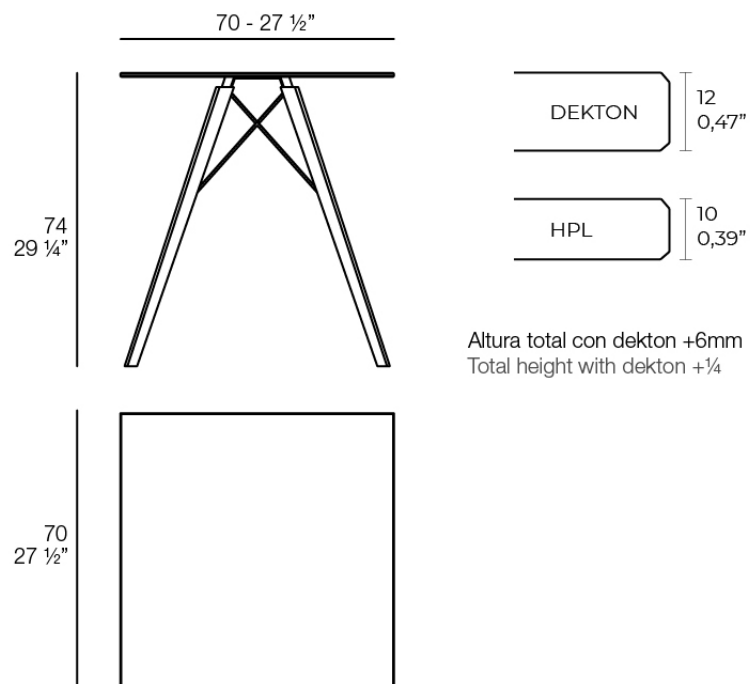

Faz wood dining table 70x70x74

by Ramón Esteve

A commitment to minimalist aesthetics, Faz is a sleek and contemporary ensemble of outdoor furniture and planters designed by Ramón Esteve for Vondom. Esteve's creative vision for Faz transcends mere functionality and aims to integrate and harmonize with different spaces, be they residential or expansive installations. Through a deliberate selection of materials and the strategic incorporation of lighting elements, Esteve has created an atmosphere that exudes serenity, timelessness and an universality. His ability to blend form and function creates an immersive experience where the boundaries between indoors and outdoors are blurred, leaving behind only an impression of cohesive elegance. In short, he is the mastermind behind Faz's ambience.

Info

Description

Weight: 11.98 Kg

FAZ WOOD Mesa Comedor 70 x 70
FAZ WOOD Dinning table 27 1/2" x 27 1/2"

Finishes

tabletops

HPL

Ref. 54311