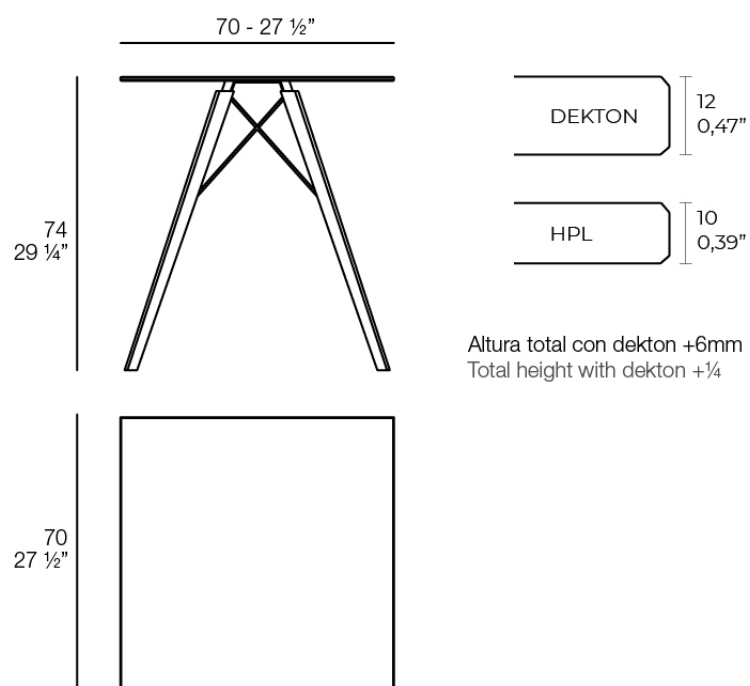

Faz wood dining table 70x70x74

by Ramón Esteve

A commitment to minimalist aesthetics, Faz is a sleek and contemporary ensemble of outdoor furniture and planters designed by Ramón Esteve for Vondom. Esteve's creative vision for Faz transcends mere functionality and aims to integrate and harmonize with different spaces, be they residential or expansive installations. Through a deliberate selection of materials and the strategic incorporation of lighting elements, Ramón Esteve has created an atmosphere that exudes serenity, timelessness and an universality. His ability to blend form and function creates an immersive experience where the boundaries between indoors and outdoors are blurred, leaving behind only an impression of cohesive elegance. In short, he is the mastermind behind Faz's ambience.

Info

Description

Weight: 11.98 Kg

FAZ WOOD Mesa Comedor 70 x 70
FAZ WOOD Dinning table 27 1/2" x 27 1/2"

Finishes

tabletops

HPL

Ref. 54311

HPL solid core

estructura

ALUMINIUM

Ref. VVAR03083

white

ecru

black

legs