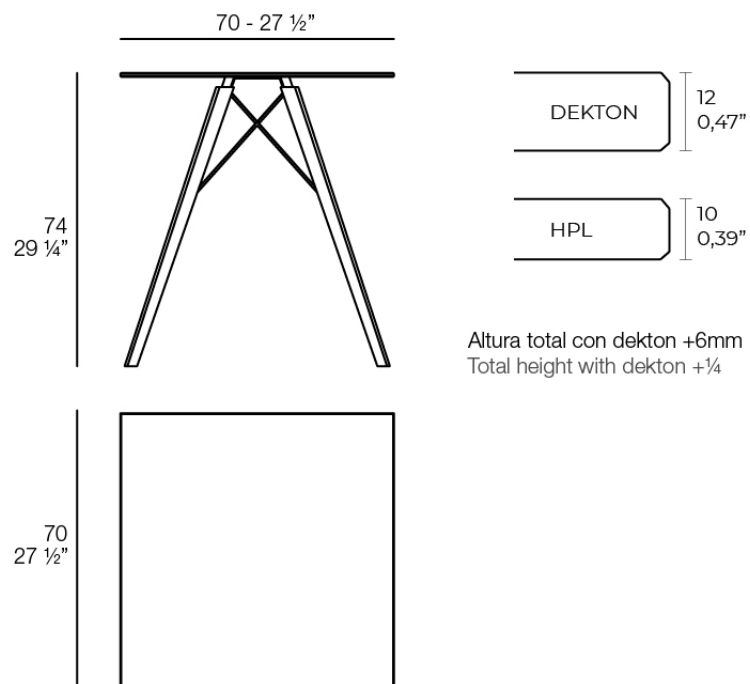

Faz wood dining table 70x70x74

by Ramón Esteve

A commitment to minimalist aesthetics, Faz is a sleek and contemporary ensemble of outdoor furniture and planters designed by Ramón Esteve for Vondom. Esteve's creative vision for Faz transcends mere functionality and aims to integrate and harmonize with different spaces, be they residential or expansive installations. Through a deliberate selection of materials and the strategic incorporation of lighting elements, Ramón Esteve has created an atmosphere that exudes serenity, timelessness and an universality. His ability to blend form and function creates an immersive experience where the boundaries between indoors and outdoors are blurred, leaving behind only an impression of cohesive elegance. In short, he is the mastermind behind Faz's ambience.

Info

Description

Weight: 11.98 Kg

FAZ WOOD Mesa Comedor 70 x 70
FAZ WOOD Dinning table 27 1/2" x 27 1/2"

Finishes

tabletops

HPL

Ref. 54311

HPL solid core

estructura

ALUMINIUM

Ref. VVAR03083

white

ecru

black

legs