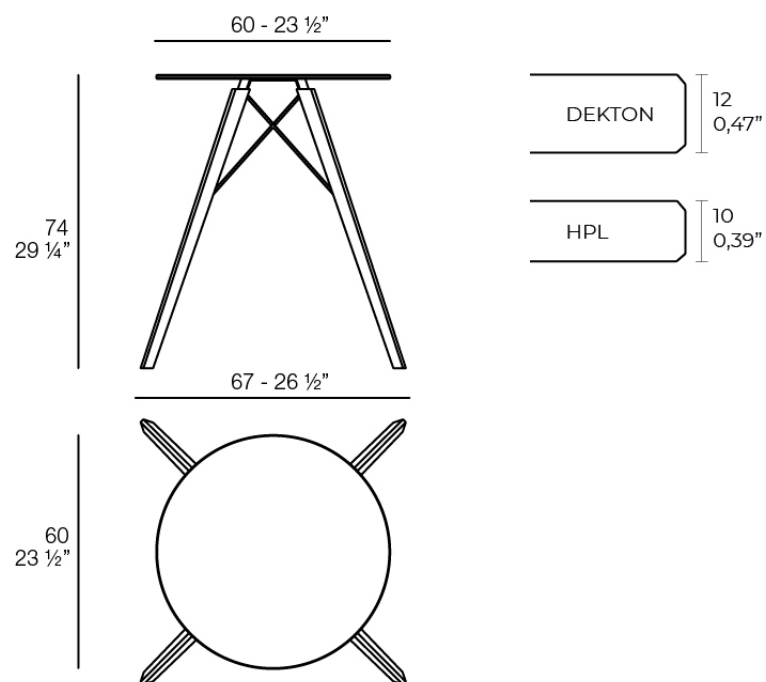

Faz wood dining table ø60x74

by Ramón Esteve

A commitment to minimalist aesthetics, Faz is a sleek and contemporary ensemble of outdoor furniture and planters designed by Ramón Esteve for Vondom. Esteve's creative vision for Faz transcends mere functionality and aims to integrate and harmonize with different spaces, be they residential or expansive installations. Through a deliberate selection of materials and the strategic incorporation of lighting elements, Ramón Esteve has created an atmosphere that exudes serenity, timelessness and an universality. His ability to blend form and function creates an immersive experience where the boundaries between indoors and outdoors are blurred, leaving behind only an impression of cohesive elegance. In short, he is the mastermind behind Faz's ambience.

Info

Description

Weight: 9.05 Kg

FAZ WOOD Mesa Comedor Ø60
FAZ WOOD Dinning table Ø23 1/2"

Finishes

tabletops

HPL

Ref. 54310

white(black edge)

ecru(black edge)

black(black edge)

HPL black edge

Solid Core

Ref. 54310B

gray stone

white stone

HPL solid core

estructura

ALUMINIUM

Ref. VVAR03083

white

ecru

black

legs