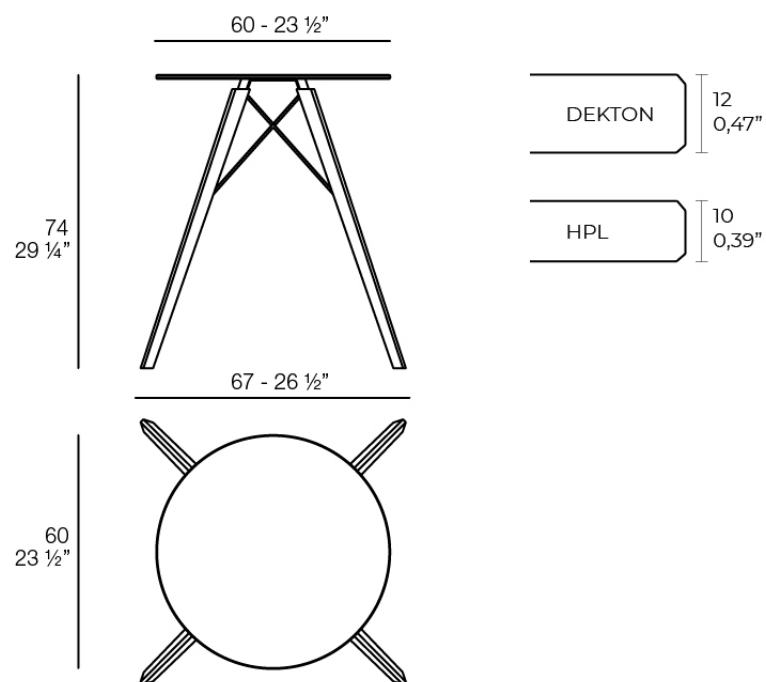

Faz wood dining table ø60x74

by Ramón Esteve

A commitment to minimalist aesthetics, Faz is a sleek and contemporary ensemble of outdoor furniture and planters designed by Ramón Esteve for Vondom. Esteve's creative vision for Faz transcends mere functionality and aims to integrate and harmonize with different spaces, be they residential or expansive installations. Through a deliberate selection of materials and the strategic incorporation of lighting elements, Ramón Esteve has created an atmosphere that exudes serenity, timelessness and an universality. His ability to blend form and function creates an immersive experience where the boundaries between indoors and outdoors are blurred, leaving behind only an impression of cohesive elegance. In short, he is the mastermind behind Faz's ambience.

Info

Description

Weight: 9.05 Kg

FAZ WOOD Mesa Comedor Ø60
FAZ WOOD Dinning table Ø23 1/2"

Finishes

tabletops

HPL

Ref. 54310

white(black edge)

ecru(black edge)

black(black edge)

HPL black edge

Solid Core

Ref. 54310B

ecru stone

tortora stone

HPL solid core

estructura

ALUMINIUM

Ref. VVAR03083

white

ecru

black

legs