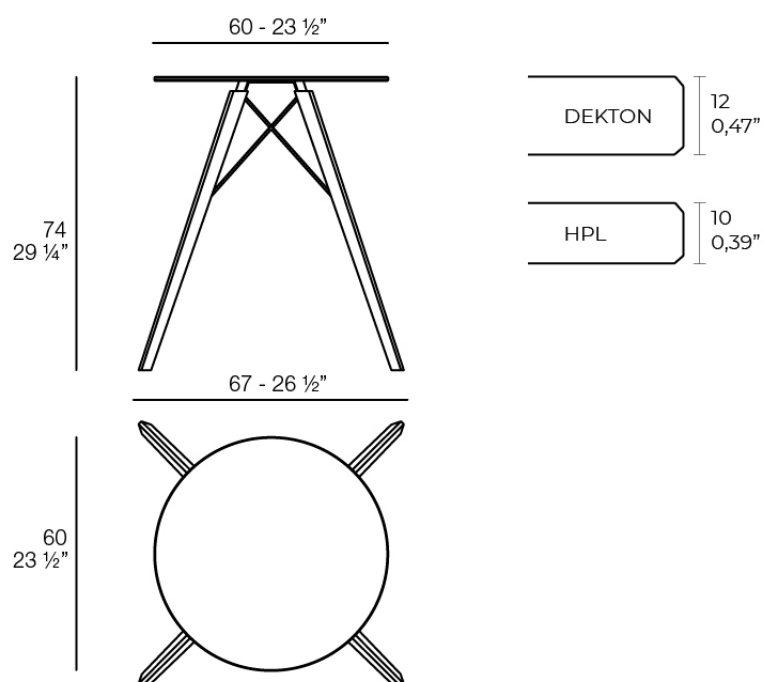

Faz wood dining table ø60x74

by Ramón Esteve

A commitment to minimalist aesthetics, Faz is a sleek and contemporary ensemble of outdoor furniture and planters designed by Ramón Esteve for Vondom. Esteve's creative vision for Faz transcends mere functionality and aims to integrate and harmonize with different spaces, be they residential or expansive installations. Through a deliberate selection of materials and the strategic incorporation of lighting elements, Esteve has created an atmosphere that exudes serenity, timelessness and an universality. His ability to blend form and function creates an immersive experience where the boundaries between indoors and outdoors are blurred, leaving behind only an impression of cohesive elegance. In short, he is the mastermind behind Faz's ambience.

Info

Description

Weight: 9.05 Kg

FAZ WOOD Mesa Comedor Ø60
FAZ WOOD Dinning table Ø23 1/2"

Finishes

tabletops

HPL

Ref. 54310

ecru(black edge)

white(black edge)

black(black edge)

HPL black edge

Solid Core

Ref. 54310B

yule brown

castoro fiber

HPL solid core

Dekton

Ref. 54310M

kelya

entzo

danae

CERAMIC SURFACE

estructura