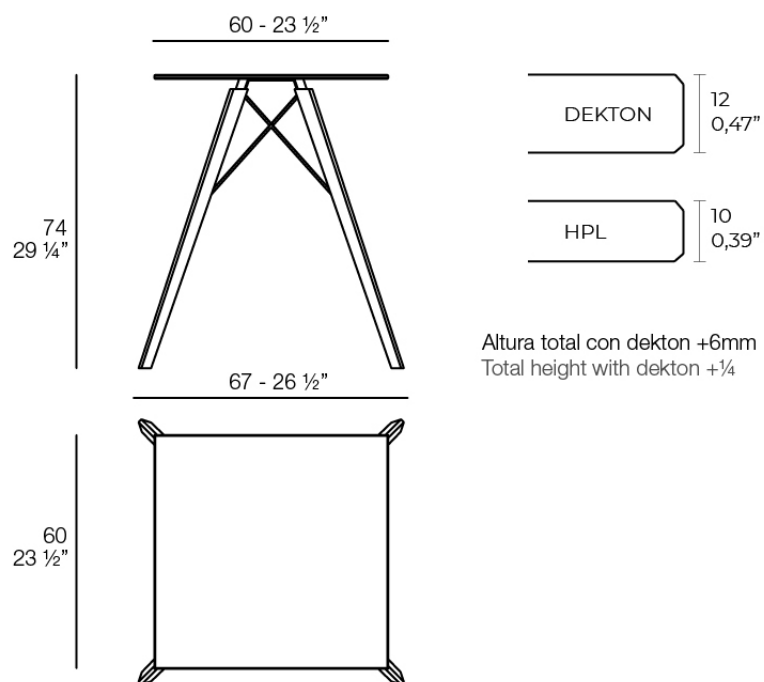

Faz wood dining table 60x60x74

by Ramón Esteve

A commitment to minimalist aesthetics, Faz is a sleek and contemporary ensemble of outdoor furniture and planters designed by Ramón Esteve for Vondom. Esteve's creative vision for Faz transcends mere functionality and aims to integrate and harmonize with different spaces, be they residential or expansive installations. Through a deliberate selection of materials and the strategic incorporation of lighting elements, Ramón Esteve has created an atmosphere that exudes serenity, timelessness and an universality. His ability to blend form and function creates an immersive experience where the boundaries between indoors and outdoors are blurred, leaving behind only an impression of cohesive elegance. In short, he is the mastermind behind Faz's ambience.

Info

Description

Weight: 10.05 Kg

FAZ WOOD Mesa Comedor 60 x 60
FAZ WOOD Dinning table 23 1/2" x 23 1/2"

Finishes

tabletops

HPL

Ref. 54309