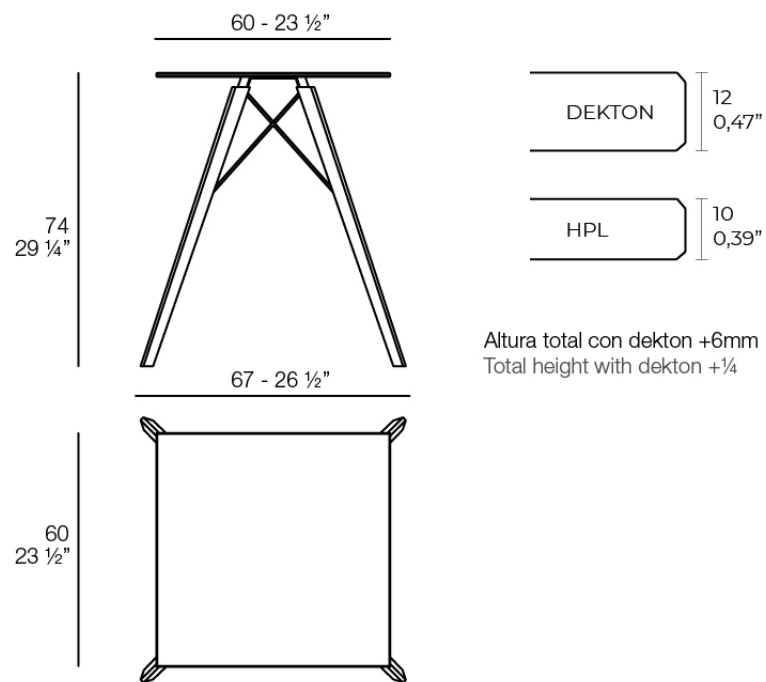

Faz wood dining table 60x60x74

by Ramón Esteve

A commitment to minimalist aesthetics, Faz is a sleek and contemporary ensemble of outdoor furniture and planters designed by Ramón Esteve for Vondom. Esteve's creative vision for Faz transcends mere functionality and aims to integrate and harmonize with different spaces, be they residential or expansive installations. Through a deliberate selection of materials and the strategic incorporation of lighting elements, Esteve has created an atmosphere that exudes serenity, timelessness and an universality. His ability to blend form and function creates an immersive experience where the boundaries between indoors and outdoors are blurred, leaving behind only an impression of cohesive elegance. In short, he is the mastermind behind Faz's ambience.

Info

Description

Weight: 10.05 Kg

FAZ WOOD Mesa Comedor 60 x 60
FAZ WOOD Dinning table 23 1/2" x 23 1/2"

Finishes

tabletops

HPL

Ref. 54309