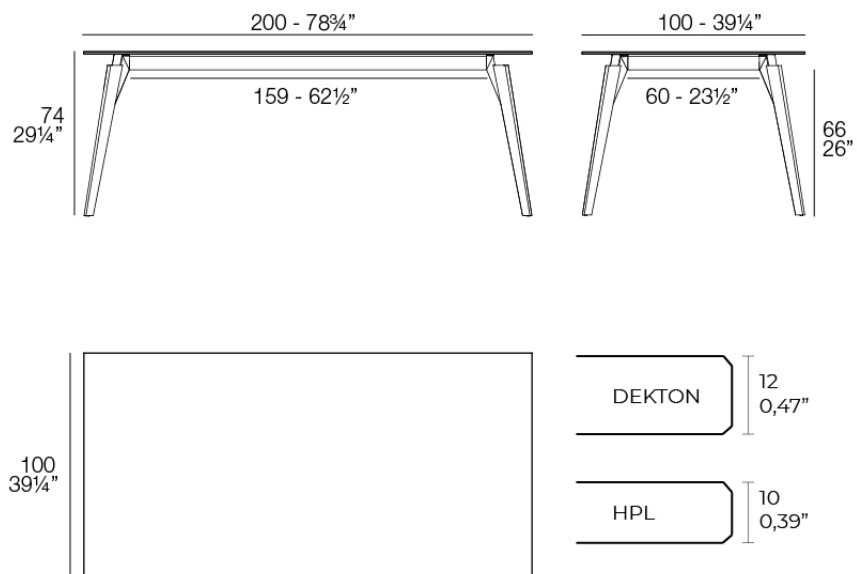

Faz wood lounge table 200x100x74

by Ramón Esteve

A commitment to minimalist aesthetics, Faz is a sleek and contemporary ensemble of outdoor furniture and planters designed by Ramón Esteve for Vondom. Esteve's creative vision for Faz transcends mere functionality and aims to integrate and harmonize with different spaces, be they residential or expansive installations. Through a deliberate selection of materials and the strategic incorporation of lighting elements, Ramón Esteve has created an atmosphere that exudes serenity, timelessness and an universality. His ability to blend form and function creates an immersive experience where the boundaries between indoors and outdoors are blurred, leaving behind only an impression of cohesive elegance. In short, he is the mastermind behind Faz's ambience.

Info

Description

Weight: 45.86 Kg

FAZ WOOD Mesa Salón 200 x 100
FAZ WOOD Lounge Table 78 3/4" x 39 1/4"

Finishes

tabletops

HPL

Ref. 54308

anthracite

HPL solid core

estructura

ALUMINIUM

Ref. VVAR03084

white

ecru

black