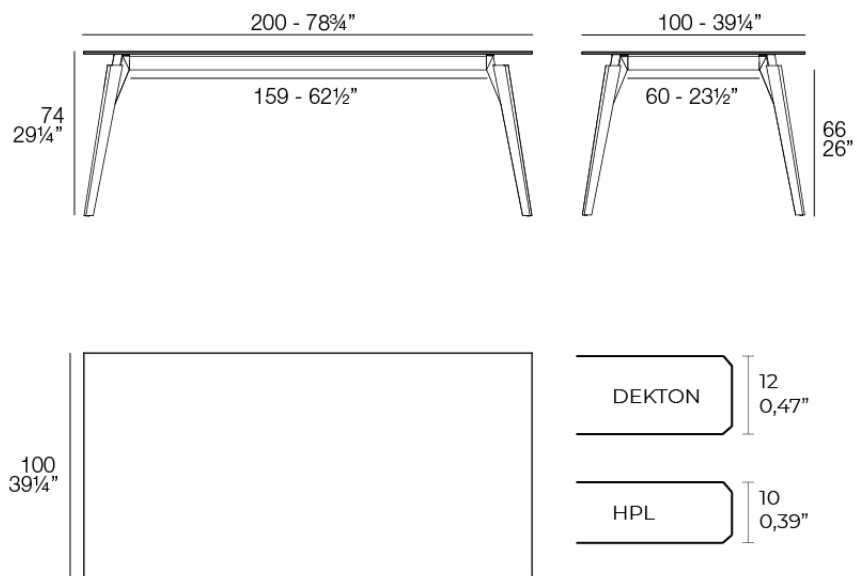

Faz wood lounge table 200x100x74

by Ramón Esteve

A commitment to minimalist aesthetics, Faz is a sleek and contemporary ensemble of outdoor furniture and planters designed by Ramón Esteve for Vondom. Esteve's creative vision for Faz transcends mere functionality and aims to integrate and harmonize with different spaces, be they residential or expansive installations. Through a deliberate selection of materials and the strategic incorporation of lighting elements, Esteve has created an atmosphere that exudes serenity, timelessness and an universality. His ability to blend form and function creates an immersive experience where the boundaries between indoors and outdoors are blurred, leaving behind only an impression of cohesive elegance. In short, he is the mastermind behind Faz's ambience.

Info

Description

Weight: 45.86 Kg

FAZ WOOD Mesa Salón 200 x 100
FAZ WOOD Lounge Table 78 $\frac{3}{4}$ " x 39 $\frac{1}{4}$ "

Finishes

tabletops

HPL

Ref. 54308

black(black edge)

ecru(black edge)

white(black edge)

HPL black edge

Solid Core

Ref. 54308B

traffic gray

white (white edge)