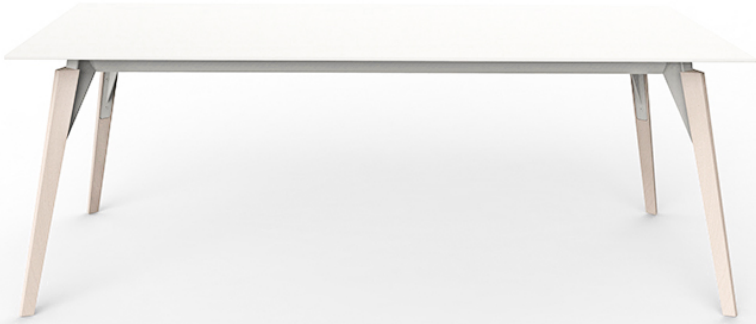

Faz wood lounge table 200x100x74

by Ramón Esteve

A commitment to minimalist aesthetics, Faz is a sleek and contemporary ensemble of outdoor furniture and planters designed by Ramón Esteve for Vondom. Esteve's creative vision for Faz transcends mere functionality and aims to integrate and harmonize with different spaces, be they residential or expansive installations. Through a deliberate selection of materials and the strategic incorporation of lighting elements, Ramón Esteve has created an atmosphere that exudes serenity, timelessness and an universality. His ability to blend form and function creates an immersive experience where the boundaries between indoors and outdoors are blurred, leaving behind only an impression of cohesive elegance. In short, he is the mastermind behind Faz's ambience.

Info

Description

Weight: 45.86 Kg

FAZ WOOD Mesa Salón 200 x 100
FAZ WOOD Lounge Table 78 3/4" x 39 1/4"

Finishes

tabletops

HPL

Ref. 54308

white(black edge)

ecru(black edge)

gray

black(black edge)

HPL black edge

Solid Core

Ref. 54308B

white stone