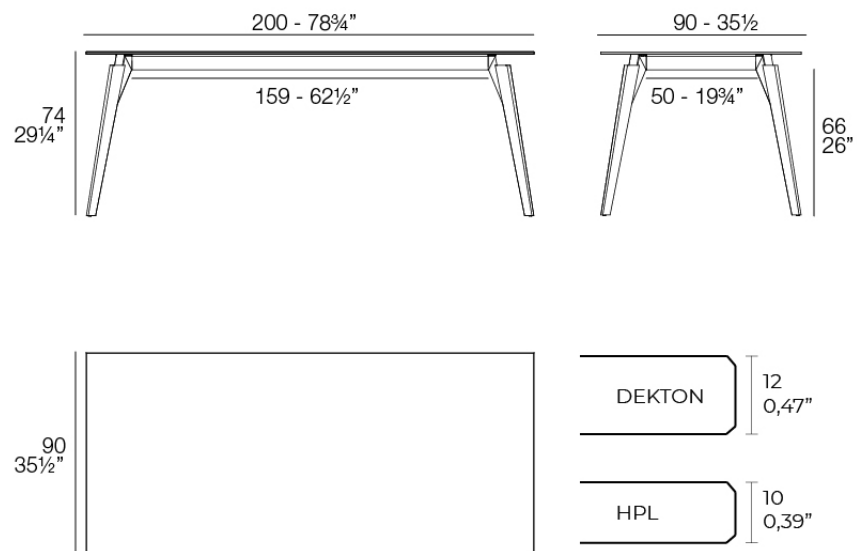

## Faz wood lounge table 200x90x74

by Ramón Esteve

A commitment to minimalist aesthetics, Faz is a sleek and contemporary ensemble of outdoor furniture and planters designed by Ramón Esteve for Vondom. Esteve's creative vision for Faz transcends mere functionality and aims to integrate and harmonize with different spaces, be they residential or expansive installations. Through a deliberate selection of materials and the strategic incorporation of lighting elements, Ramón Esteve has created an atmosphere that exudes serenity, timelessness and an universality. His ability to blend form and function creates an immersive experience where the boundaries between indoors and outdoors are blurred, leaving behind only an impression of cohesive elegance. In short, he is the mastermind behind Faz's ambience.

### Description

Weight: 42.8 Kg

FAZ WOOD Mesa Salón 200 x 90  
FAZ WOOD Lounge Table 78 3/4" x 35 1/2"

## estructura

---

ALUMINIUM

Ref. VVAR03084

white

ecru

black