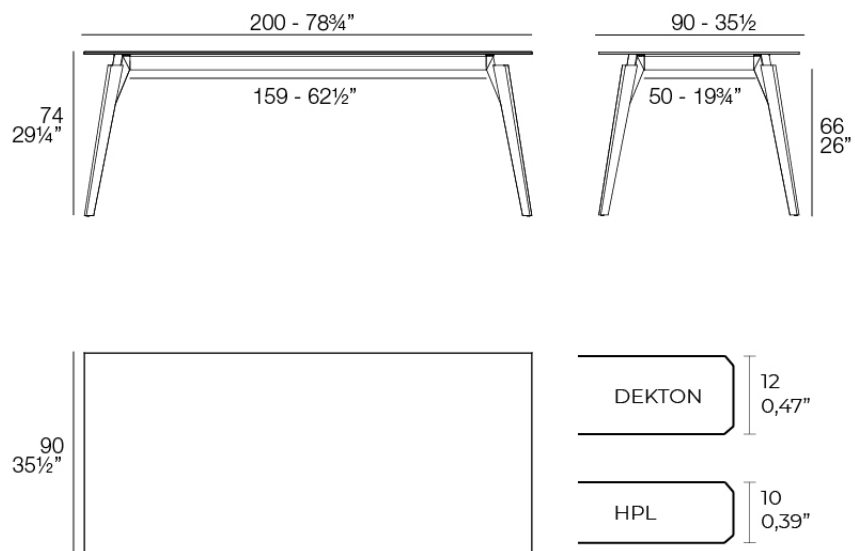

Faz wood lounge table 200x90x74

by Ramón Esteve

A commitment to minimalist aesthetics, Faz is a sleek and contemporary ensemble of outdoor furniture and planters designed by Ramón Esteve for Vondom. Esteve's creative vision for Faz transcends mere functionality and aims to integrate and harmonize with different spaces, be they residential or expansive installations. Through a deliberate selection of materials and the strategic incorporation of lighting elements, Esteve has created an atmosphere that exudes serenity, timelessness and an universality. His ability to blend form and function creates an immersive experience where the boundaries between indoors and outdoors are blurred, leaving behind only an impression of cohesive elegance. In short, he is the mastermind behind Faz's ambience.

Info

Description

Weight: 42.8 Kg

FAZ WOOD Mesa Sal6n 200 x 90
FAZ WOOD Lounge Table 78 3/4" x 35 1/2"

Finishes

tabletops

HPL

Ref. 54307