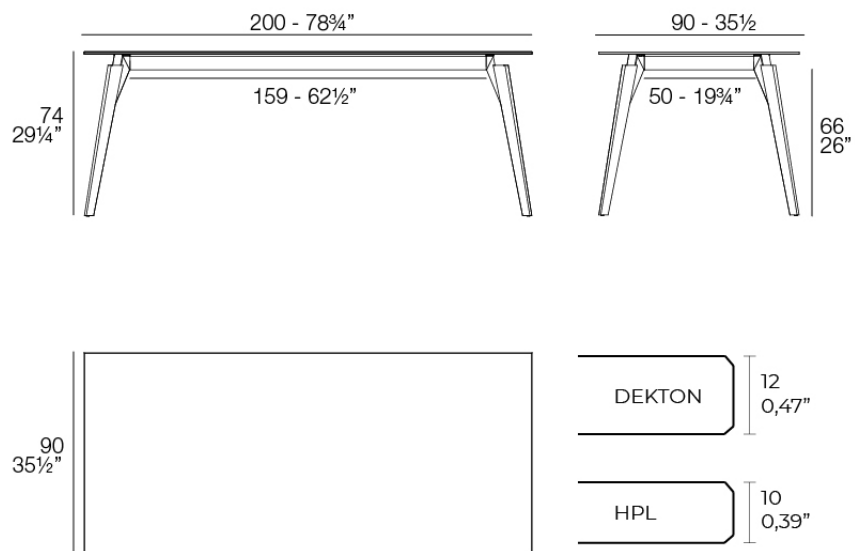

## Faz wood lounge table 200x90x74

by Ramón Esteve

A commitment to minimalist aesthetics, Faz is a sleek and contemporary ensemble of outdoor furniture and planters designed by Ramón Esteve for Vondom. Esteve's creative vision for Faz transcends mere functionality and aims to integrate and harmonize with different spaces, be they residential or expansive installations. Through a deliberate selection of materials and the strategic incorporation of lighting elements, Ramón Esteve has created an atmosphere that exudes serenity, timelessness and an universality. His ability to blend form and function creates an immersive experience where the boundaries between indoors and outdoors are blurred, leaving behind only an impression of cohesive elegance. In short, he is the mastermind behind Faz's ambience.

### Description

Weight: 42.8 Kg

FAZ WOOD Mesa Sal3n 200 x 90  
FAZ WOOD Lounge Table 78 3/4" x 35 1/2"

## estructura

---

ALUMINIUM

Ref. VVAR03084

white

ecru

black