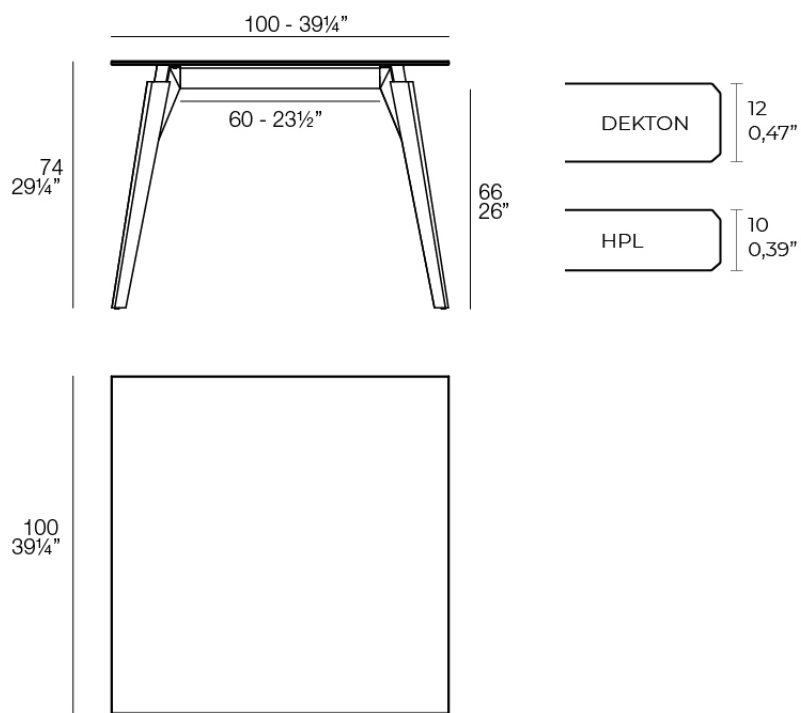

## Faz wood lounge table 100x100x74

by Ramón Esteve

A commitment to minimalist aesthetics, Faz is a sleek and contemporary ensemble of outdoor furniture and planters designed by Ramón Esteve for Vondom. Esteve's creative vision for Faz transcends mere functionality and aims to integrate and harmonize with different spaces, be they residential or expansive installations. Through a deliberate selection of materials and the strategic incorporation of lighting elements, Ramón Esteve has created an atmosphere that exudes serenity, timelessness and an universality. His ability to blend form and function creates an immersive experience where the boundaries between indoors and outdoors are blurred, leaving behind only an impression of cohesive elegance. In short, he is the mastermind behind Faz's ambience.

### Description

Weight: 28.51 Kg

FAZ WOOD Mesa Sal3n 100 x 100  
FAZ WOOD Lounge Table 39 1/4" x 39 1/4"

## estructura

---

ALUMINIUM

Ref. VVAR03084

white

ecru

black