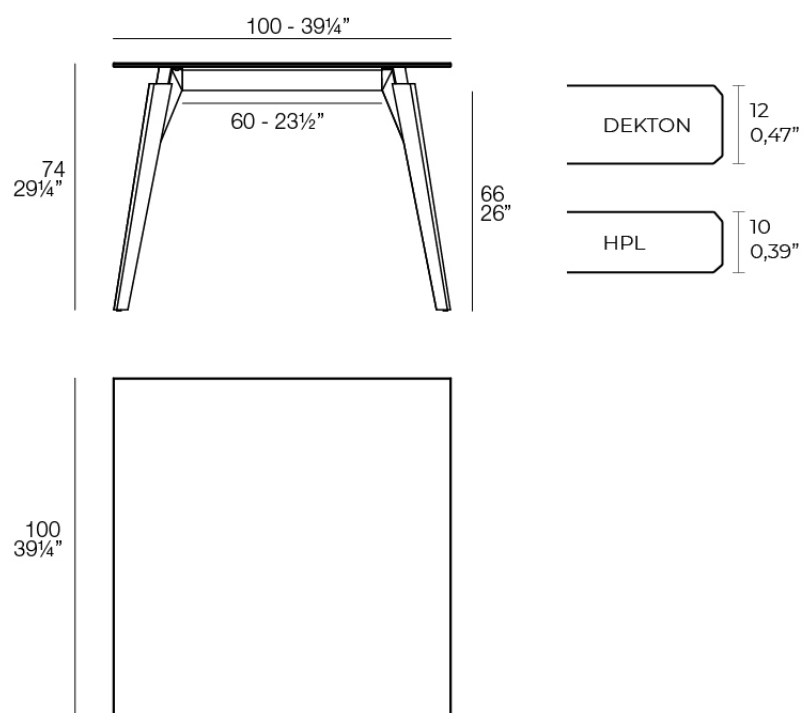

Faz wood lounge table 100x100x74

by Ramón Esteve

A commitment to minimalist aesthetics, Faz is a sleek and contemporary ensemble of outdoor furniture and planters designed by Ramón Esteve for Vondom. Esteve's creative vision for Faz transcends mere functionality and aims to integrate and harmonize with different spaces, be they residential or expansive installations. Through a deliberate selection of materials and the strategic incorporation of lighting elements, Ramón Esteve has created an atmosphere that exudes serenity, timelessness and an universality. His ability to blend form and function creates an immersive experience where the boundaries between indoors and outdoors are blurred, leaving behind only an impression of cohesive elegance. In short, he is the mastermind behind Faz's ambience.

Info

Description

Weight: 28.51 Kg

FAZ WOOD Mesa Sal3n 100 x 100
FAZ WOOD Lounge Table 39 1/4" x 39 1/4"

Finishes

tabletops

HPL

Ref. 54306

white(black edge)

ecru(black edge)

gray

black(black edge)

HPL black edge

Solid Core

Ref. 54306B

ecru stone

anthracite

HPL solid core

estructura

ALUMINIUM

Ref. VVAR03084

white

ecru

black