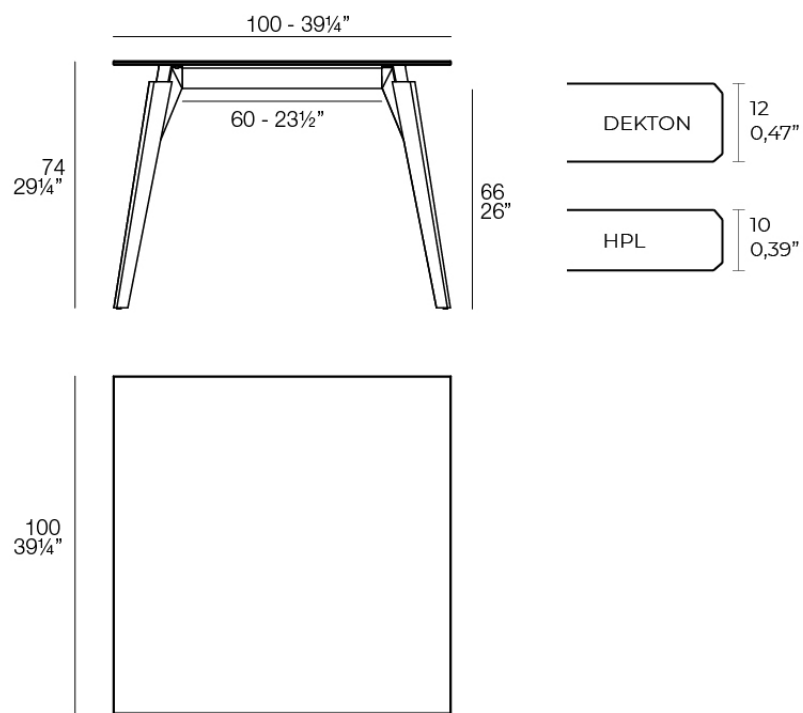

Faz wood lounge table 100x100x74

by Ramón Esteve

A commitment to minimalist aesthetics, Faz is a sleek and contemporary ensemble of outdoor furniture and planters designed by Ramón Esteve for Vondom. Esteve's creative vision for Faz transcends mere functionality and aims to integrate and harmonize with different spaces, be they residential or expansive installations. Through a deliberate selection of materials and the strategic incorporation of lighting elements, Esteve has created an atmosphere that exudes serenity, timelessness and an universality. His ability to blend form and function creates an immersive experience where the boundaries between indoors and outdoors are blurred, leaving behind only an impression of cohesive elegance. In short, he is the mastermind behind Faz's ambience.

Info

Description

Weight: 28.51 Kg

FAZ WOOD Mesa Sal3n 100 x 100
FAZ WOOD Lounge Table 39 1/4" x 39 1/4"

Finishes

tabletops

HPL

Ref. 54306