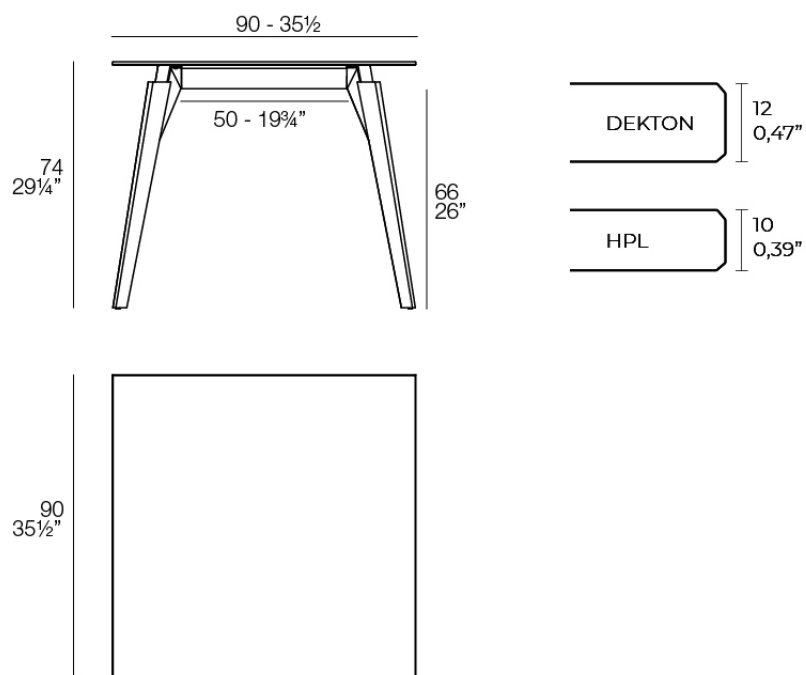

Faz wood lounge table 90x90x74

by Ramón Esteve

A commitment to minimalist aesthetics, Faz is a sleek and contemporary ensemble of outdoor furniture and planters designed by Ramón Esteve for Vondom. Esteve's creative vision for Faz transcends mere functionality and aims to integrate and harmonize with different spaces, be they residential or expansive installations. Through a deliberate selection of materials and the strategic incorporation of lighting elements, Esteve has created an atmosphere that exudes serenity, timelessness and an universality. His ability to blend form and function creates an immersive experience where the boundaries between indoors and outdoors are blurred, leaving behind only an impression of cohesive elegance. In short, he is the mastermind behind Faz's ambience.

Info

Description

Weight: 25.29 Kg

FAZ WOOD Mesa Salón 90 x 90
FAZ WOOD Lounge Table 35 1/2" x 35 1/2"

Finishes

tabletops

HPL

Ref. 54305

black(black edge)

ecru(black edge)

white(black edge)

HPL black edge

Solid Core

Ref. 54305B

traffic gray

white (white edge)