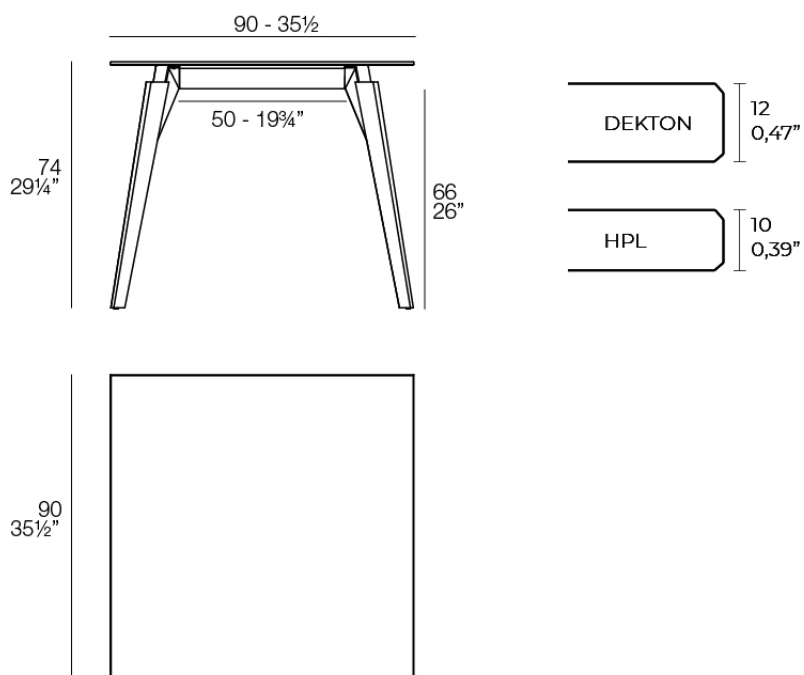

Faz wood lounge table 90x90x74

by Ramón Esteve

A commitment to minimalist aesthetics, Faz is a sleek and contemporary ensemble of outdoor furniture and planters designed by Ramón Esteve for Vondom. Esteve's creative vision for Faz transcends mere functionality and aims to integrate and harmonize with different spaces, be they residential or expansive installations. Through a deliberate selection of materials and the strategic incorporation of lighting elements, Ramón Esteve has created an atmosphere that exudes serenity, timelessness and an universality. His ability to blend form and function creates an immersive experience where the boundaries between indoors and outdoors are blurred, leaving behind only an impression of cohesive elegance. In short, he is the mastermind behind Faz's ambience.

Info

Description

Weight: 25.29 Kg

FAZ WOOD Mesa Salón 90 x 90
FAZ WOOD Lounge Table 35 1/2" x 35 1/2"

Finishes

tabletops

HPL

Ref. 54305

HPL solid core

estructura

ALUMINIUM

Ref. VVAR03084

white

ecru

black

legs