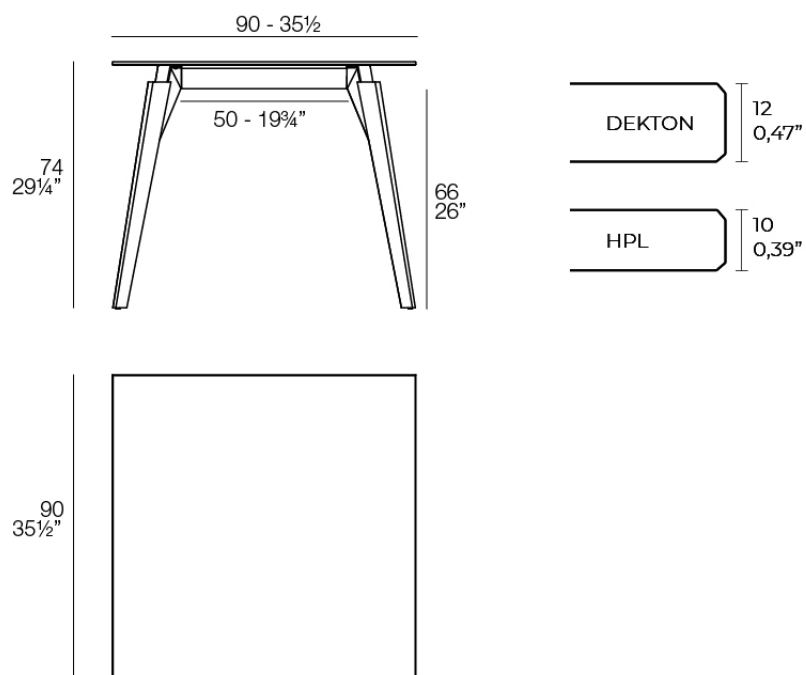

Faz wood lounge table 90x90x74

by Ramón Esteve

A commitment to minimalist aesthetics, Faz is a sleek and contemporary ensemble of outdoor furniture and planters designed by Ramón Esteve for Vondom. Esteve's creative vision for Faz transcends mere functionality and aims to integrate and harmonize with different spaces, be they residential or expansive installations. Through a deliberate selection of materials and the strategic incorporation of lighting elements, Ramón Esteve has created an atmosphere that exudes serenity, timelessness and an universality. His ability to blend form and function creates an immersive experience where the boundaries between indoors and outdoors are blurred, leaving behind only an impression of cohesive elegance. In short, he is the mastermind behind Faz's ambience.

Info

Description

Weight: 25.29 Kg

FAZ WOOD Mesa Salón 90 x 90
FAZ WOOD Lounge Table 35 1/2" x 35 1/2"

Finishes

tabletops

HPL

Ref. 54305

white(black edge)

ecru(black edge)

black(black edge)

HPL black edge

Solid Core

Ref. 54305B

ecru stone

tortora stone

HPL solid core

estructura

ALUMINIUM

Ref. VVAR03084

white

ecru

black

legs