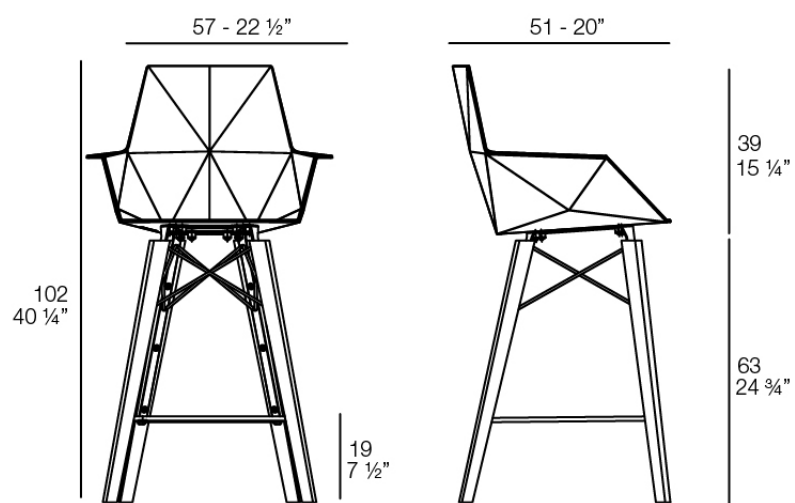

Faz wood counter stool with arms

by Ramón Esteve

A commitment to minimalist aesthetics, Faz is a sleek and contemporary ensemble of outdoor furniture and planters designed by Ramón Esteve for Vondom. Esteve's creative vision for Faz transcends mere functionality and aims to integrate and harmonize with different spaces, be they residential or expansive installations. Through a deliberate selection of materials and the strategic incorporation of lighting elements, Ramón Esteve has created an atmosphere that exudes serenity, timelessness and an universality. His ability to blend form and function creates an immersive experience where the boundaries between indoors and outdoors are blurred, leaving behind only an impression of cohesive elegance. In short, he is the mastermind behind Faz's ambience.

Info

Description

Weight: 7.35 Kg

FAZ WOOD Taburete con brazos 102cm
FAZ WOOD Counter Stool with arms 40 1/4"

Finishes

finishes

BASIC PP
Ref. 54304

negro wood 1

white 201

ecru 2003

black 2002

legs

Ash

Ref. VVAR03078

wood 1

wood 2