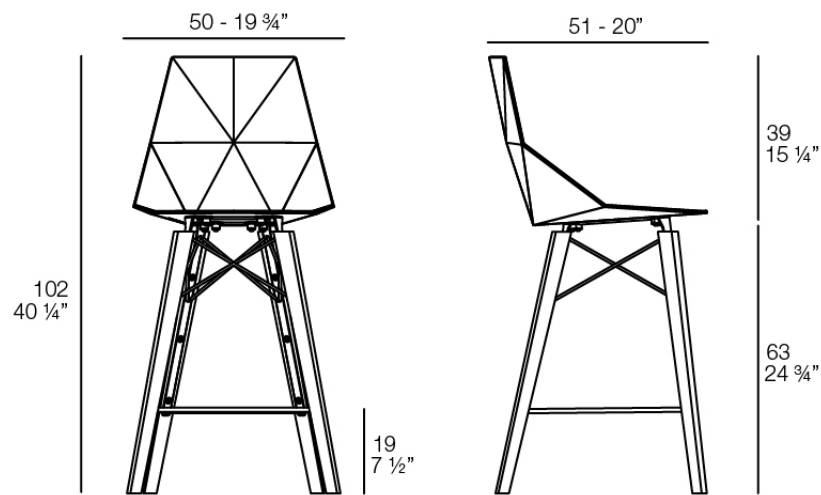

## Faz wood counter stool

by Ramón Esteve

A commitment to minimalist aesthetics, Faz is a sleek and contemporary ensemble of outdoor furniture and planters designed by Ramón Esteve for Vondom. Esteve's creative vision for Faz transcends mere functionality and aims to integrate and harmonize with different spaces, be they residential or expansive installations. Through a deliberate selection of materials and the strategic incorporation of lighting elements, Ramón Esteve has created an atmosphere that exudes serenity, timelessness and an universality. His ability to blend form and function creates an immersive experience where the boundaries between indoors and outdoors are blurred, leaving behind only an impression of cohesive elegance. In short, he is the mastermind behind Faz's ambience.

### Description

Weight: 6.7 Kg

FAZ WOOD Taburete 102cm  
FAZ WOOD Counter Stool 40 1/4"

### estructura

---

ALUMINIUM  
Ref. VVAR02999

white 201

ecru 2003

black 2002

legs

---