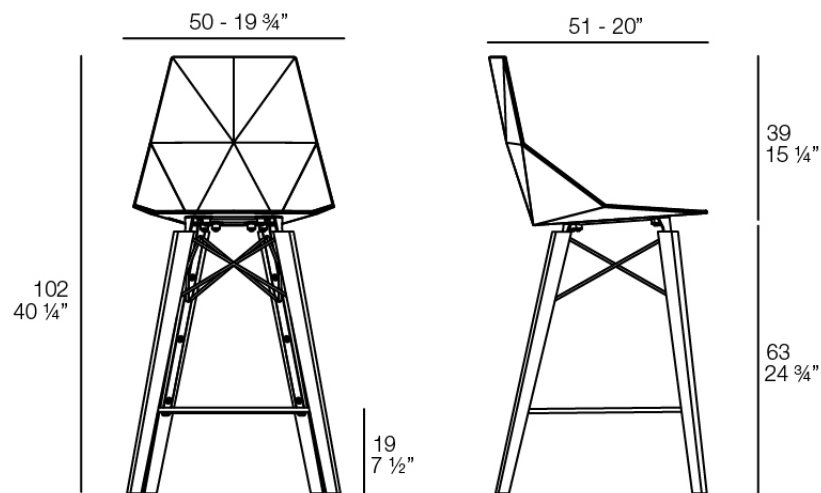

Faz wood counter stool

by Ramón Esteve

A commitment to minimalist aesthetics, Faz is a sleek and contemporary ensemble of outdoor furniture and planters designed by Ramón Esteve for Vondom. Esteve's creative vision for Faz transcends mere functionality and aims to integrate and harmonize with different spaces, be they residential or expansive installations. Through a deliberate selection of materials and the strategic incorporation of lighting elements, Esteve has created an atmosphere that exudes serenity, timelessness and an universality. His ability to blend form and function creates an immersive experience where the boundaries between indoors and outdoors are blurred, leaving behind only an impression of cohesive elegance. In short, he is the mastermind behind Faz's ambience.

Info

Description

Weight: 6.7 Kg

FAZ WOOD Taburete 102cm
FAZ WOOD Counter Stool 40 1/4"

Finishes

finishes

BASIC PP
Ref. 54303

white wood 2

negro wood 1

—

estructura

ALUMINIUM

Ref. VVAR02999

white

black

ecru