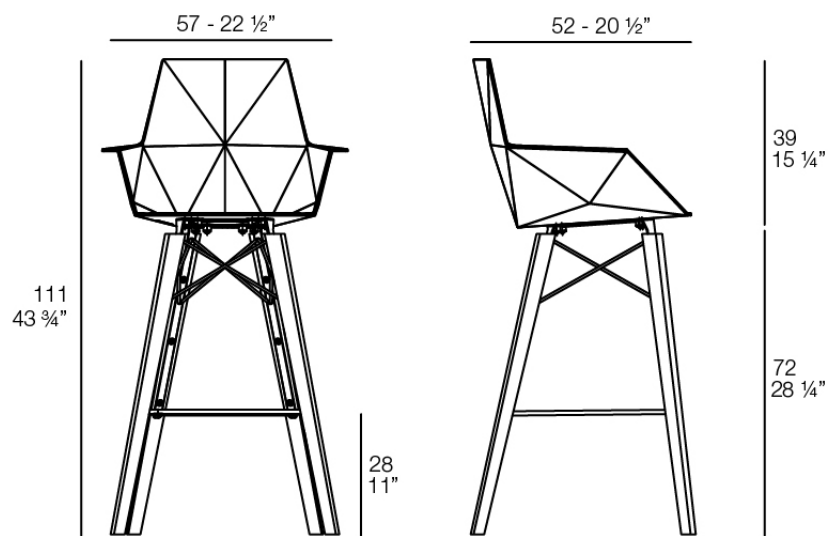

Faz wood bar stool with arms

by Ramón Esteve

A commitment to minimalist aesthetics, Faz is a sleek and contemporary ensemble of outdoor furniture and planters designed by Ramón Esteve for Vondom. Esteve's creative vision for Faz transcends mere functionality and aims to integrate and harmonize with different spaces, be they residential or expansive installations. Through a deliberate selection of materials and the strategic incorporation of lighting elements, Ramón Esteve has created an atmosphere that exudes serenity, timelessness and an universality. His ability to blend form and function creates an immersive experience where the boundaries between indoors and outdoors are blurred, leaving behind only an impression of cohesive elegance. In short, he is the mastermind behind Faz's ambience.

Info

Description

Weight: 7.58 Kg

FAZ WOOD Taburete con brazos 111cm
FAZ WOOD Bar Stool with arms 43 3/4"

Finishes

finishes

BASIC PP
Ref. 54302

negro wood 2

white 201

ecru 2003

black 2002

legs

Ash

Ref. VVAR03076

wood 1

wood 2