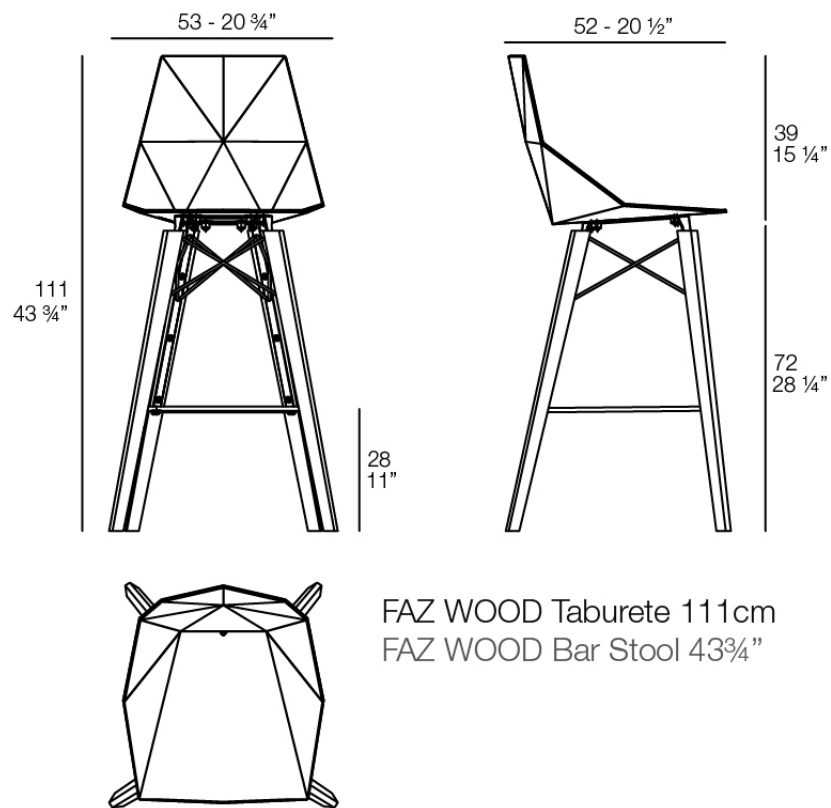

Faz wood bar stool

by Ramón Esteve

A commitment to minimalist aesthetics, Faz is a sleek and contemporary ensemble of outdoor furniture and planters designed by Ramón Esteve for Vondom. Esteve's creative vision for Faz transcends mere functionality and aims to integrate and harmonize with different spaces, be they residential or expansive installations. Through a deliberate selection of materials and the strategic incorporation of lighting elements, Esteve has created an atmosphere that exudes serenity, timelessness and an universality. His ability to blend form and function creates an immersive experience where the boundaries between indoors and outdoors are blurred, leaving behind only an impression of cohesive elegance. In short, he is the mastermind behind Faz's ambience.

Info

Description

Weight: 6.93 Kg

Finishes

finishes

BASIC PP

Ref. 54301

negro wood 1

negro wood 1

white wood 1

—

estructura

ALUMINIUM

Ref. VVAR02999

white

black