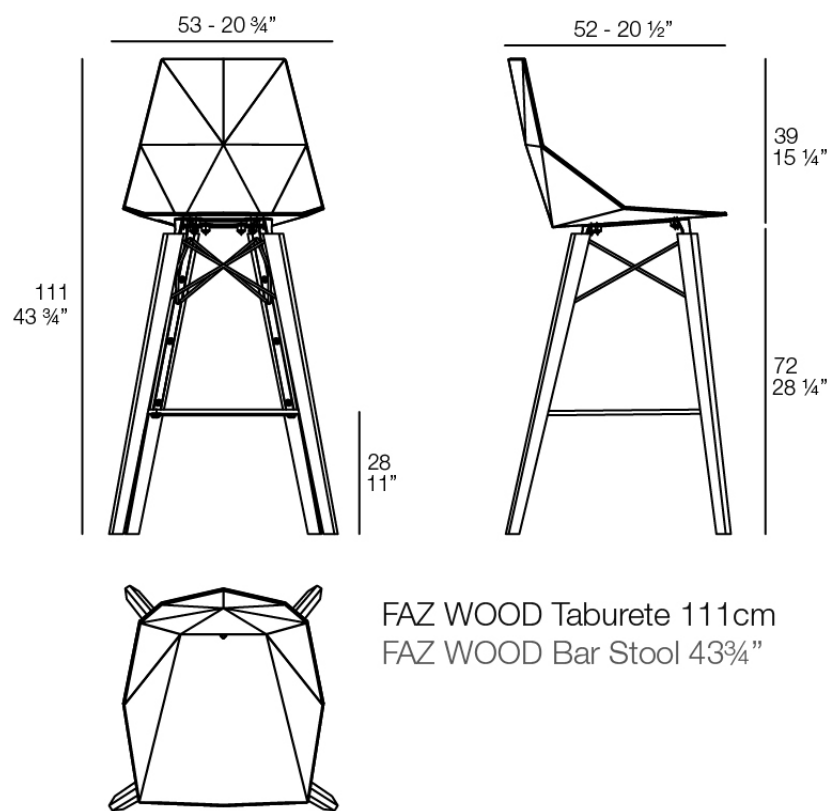

Faz wood bar stool

by Ramón Esteve

A commitment to minimalist aesthetics, Faz is a sleek and contemporary ensemble of outdoor furniture and planters designed by Ramón Esteve for Vondom. Esteve's creative vision for Faz transcends mere functionality and aims to integrate and harmonize with different spaces, be they residential or expansive installations. Through a deliberate selection of materials and the strategic incorporation of lighting elements, Ramón Esteve has created an atmosphere that exudes serenity, timelessness and an universality. His ability to blend form and function creates an immersive experience where the boundaries between indoors and outdoors are blurred, leaving behind only an impression of cohesive elegance. In short, he is the mastermind behind Faz's ambience.

Info

Description

Weight: 6.93 Kg

Finishes

finishes

BASIC PP

Ref. 54301

negro wood 2

negro wood 1

ecru wood 2

ecru wood 1

white wood 2

white wood 1

Available in various colors

estructura

ALUMINIUM

Ref. VVAR02999

white 201

ecru 2003

black 2002

legs

Ash

Ref. VVAR03076

wood 1