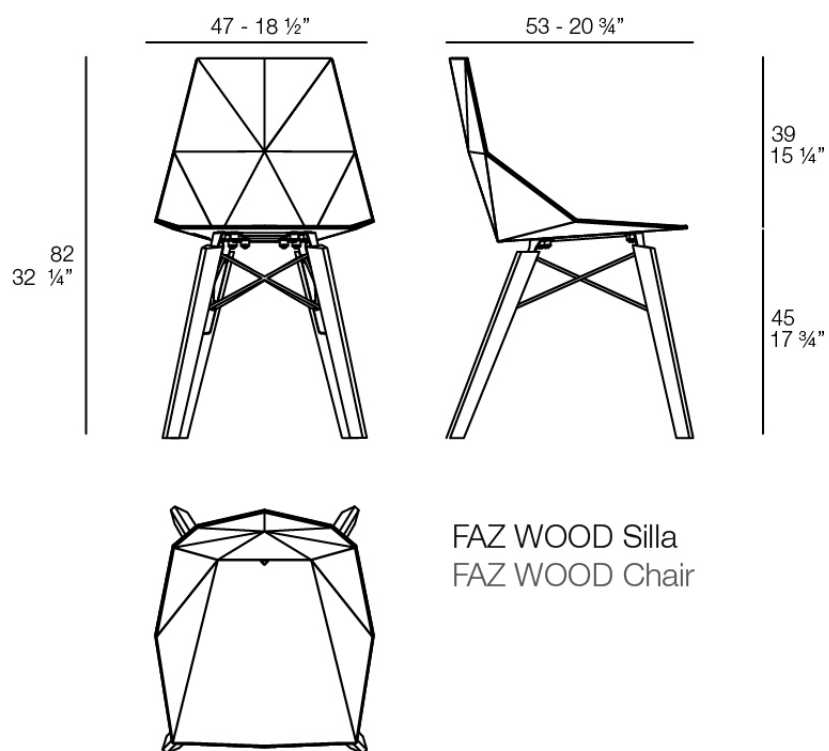

Faz wood chair

by Ramón Esteve

A commitment to minimalist aesthetics, Faz is a sleek and contemporary ensemble of outdoor furniture and planters designed by Ramón Esteve for Vondom. Esteve's creative vision for Faz transcends mere functionality and aims to integrate and harmonize with different spaces, be they residential or expansive installations. Through a deliberate selection of materials and the strategic incorporation of lighting elements, Esteve has created an atmosphere that exudes serenity, timelessness and an universality. His ability to blend form and function creates an immersive experience where the boundaries between indoors and outdoors are blurred, leaving behind only an impression of cohesive elegance. In short, he is the mastermind behind Faz's ambience.

Info

Description

Weight: 4.4 Kg

Finishes

finishes

BASIC PP
Ref. 54295

white wood 1

negro wood 1