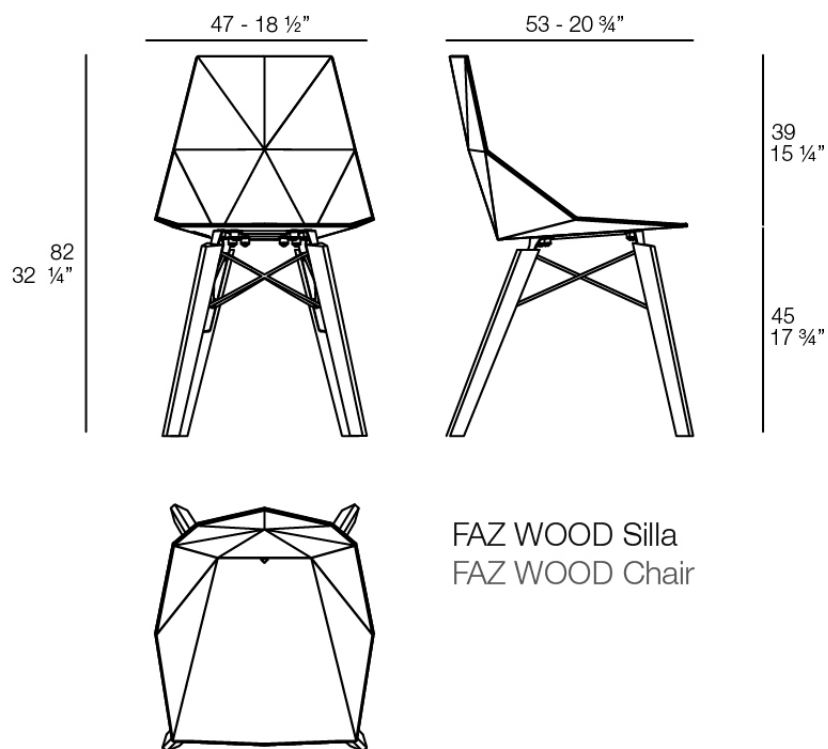

Faz wood chair

by Ramón Esteve

A commitment to minimalist aesthetics, Faz is a sleek and contemporary ensemble of outdoor furniture and planters designed by Ramón Esteve for Vondom. Esteve's creative vision for Faz transcends mere functionality and aims to integrate and harmonize with different spaces, be they residential or expansive installations. Through a deliberate selection of materials and the strategic incorporation of lighting elements, Ramón Esteve has created an atmosphere that exudes serenity, timelessness and an universality. His ability to blend form and function creates an immersive experience where the boundaries between indoors and outdoors are blurred, leaving behind only an impression of cohesive elegance. In short, he is the mastermind behind Faz's ambience.

Info

Description

Weight: 4.4 Kg

Finishes

finishes

BASIC PP
Ref. 54295

ecru wood 2

ecru wood 1