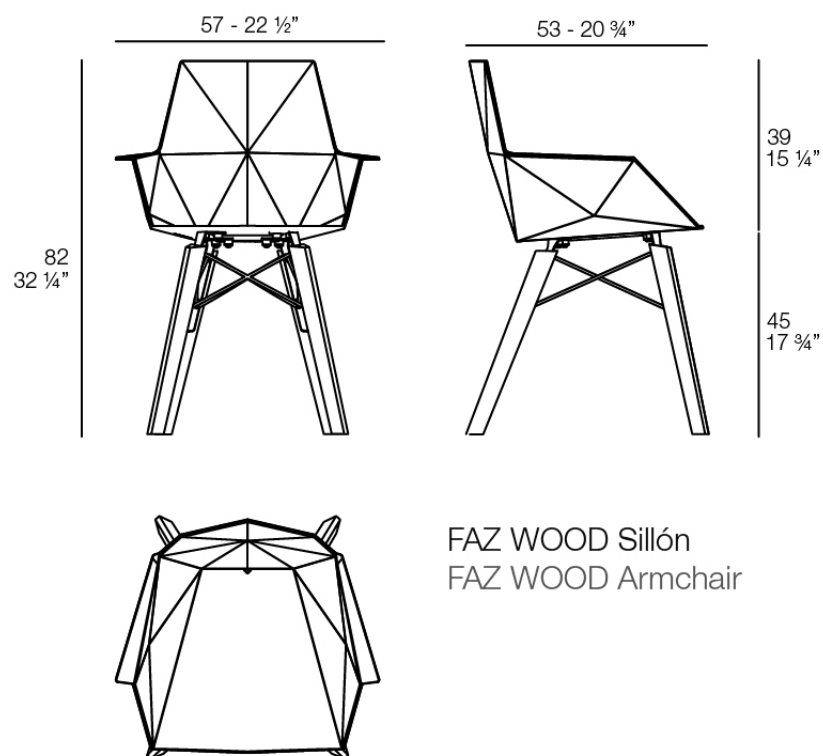

Faz wood armchair

by Ramón Esteve

A commitment to minimalist aesthetics, Faz is a sleek and contemporary ensemble of outdoor furniture and planters designed by Ramón Esteve for Vondom. Esteve's creative vision for Faz transcends mere functionality and aims to integrate and harmonize with different spaces, be they residential or expansive installations. Through a deliberate selection of materials and the strategic incorporation of lighting elements, Esteve has created an atmosphere that exudes serenity, timelessness and an universality. His ability to blend form and function creates an immersive experience where the boundaries between indoors and outdoors are blurred, leaving behind only an impression of cohesive elegance. In short, he is the mastermind behind Faz's ambience.

Info

Description

Weight: 5.04 Kg

Finishes

finishes

BASIC PP
Ref. 54294

ecru wood 2

ecru wood 1