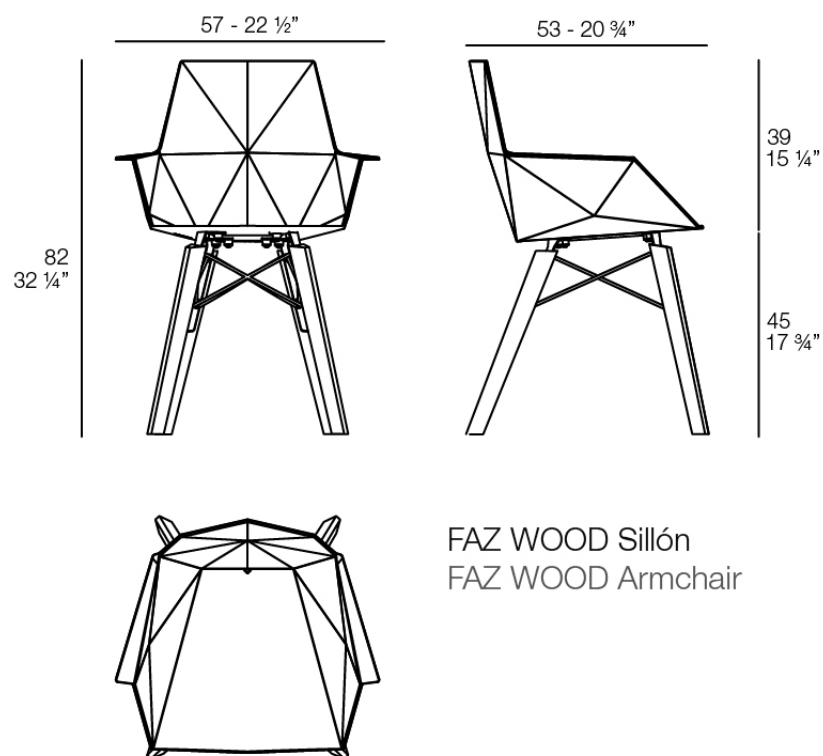

## Faz wood armchair

by Ramón Esteve

A commitment to minimalist aesthetics, Faz is a sleek and contemporary ensemble of outdoor furniture and planters designed by Ramón Esteve for Vondom. Esteve's creative vision for Faz transcends mere functionality and aims to integrate and harmonize with different spaces, be they residential or expansive installations. Through a deliberate selection of materials and the strategic incorporation of lighting elements, Ramón Esteve has created an atmosphere that exudes serenity, timelessness and an universality. His ability to blend form and function creates an immersive experience where the boundaries between indoors and outdoors are blurred, leaving behind only an impression of cohesive elegance. In short, he is the mastermind behind Faz's ambience.

### Description

Weight: 5.04 Kg