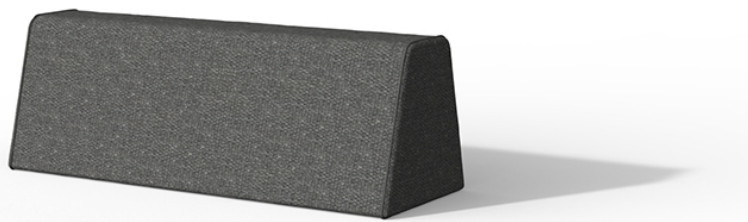

Pixel back cushion

by Ramón Esteve

Designed by Ramón Esteve for Vondom, the Pixel collection is a minimalist line of furniture inspired by the **small color elements that compose an image**. Ramón Esteve's vision creates a deep connection between the furniture and its versatile configurations, reflecting the adaptability of pixels in digital images. Made in Europe, the Pixel collection combines quality with elegance, offering endless possibilities for contemporary living spaces. Perfect for creating both serene and vibrant environments, Pixel is the ideal choice for minimalist design enthusiasts.

Info

Description

Weight: 2.16 Kg