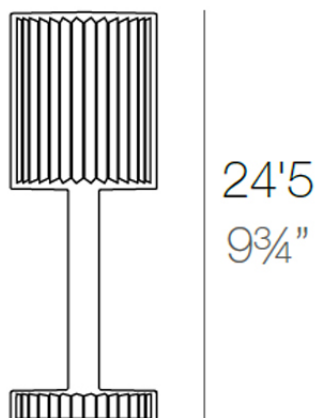

### Description

Polymethylmethacrylate resin. Transparent or colored

Weight: 0.56 Kg

8'5  
3¼"

GATSBY Lámpara Mesa Cilíndrica  
GATSBY Cylindrical Table Lamp