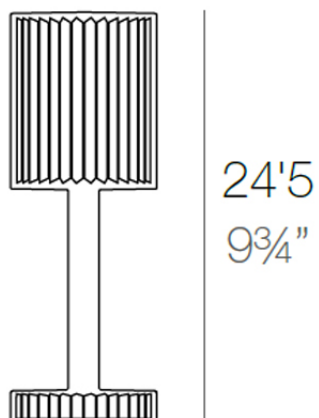

## Gatsby cylinder table lamp

by Ramón Esteve

The Gatsby collection, designed by Ramón Esteve for Vondom, is reminiscent of Art Déco lighting. Those roaring twenties. “Something new, extraordinary, beautiful, simple but sophisticatedly designed” said Francis Scott Fitzgerald of his goals for the novel he was about to write. The Great Gatsby was born in a time of prosperity, parties and excess. It was called “The American Dream”.

### Description

Polymethylmethacrylate resin. Transparent or colored

Weight: 0.56 Kg

GATSBY Lámpara Mesa Cilíndrica  
GATSBY Cylindrical Table Lamp