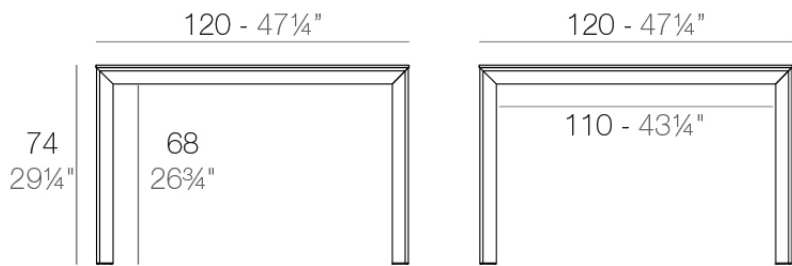

Frame aluminium table 120x120x74

by Ramón Esteve

Frame, outdoor collection by Ramon Esteve, using elementary geometry as a framework, serene and timeless shapes were generated through a process of exploration. The endless possibilities offered by advanced technology and materials served as the inspiration to push boundaries and discover limitless possibilities.

Info

Description

Extruded aluminum with cast lacquered aluminum base. HPL Table top ó Dekton Table top. Item suitable for indoor and outdoor use. HPL Table top.

Weight: 30.02 Kg

FRAME Mesa 120x120cm
FRAME Dining Table 47 1/4"x47 1/4"