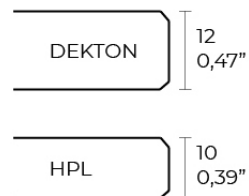

Info

Description

Extruded aluminum with cast lacquered aluminum base. HPL Table top ó Dekton Table top. Item suitable for indoor and outdoor use. HPL Table top.

Weight: 30.02 Kg