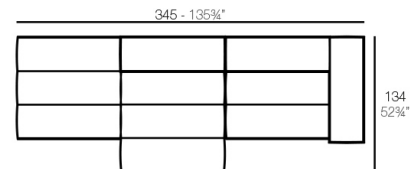

Combinations

- 5 x 54214 Sofá Módulo Central - Sectional Sofa Armless
- 2 x 54226 Sofá Módulo Central Chaiselongue - Sectional Sofa Armless Chaiselongue
- 2 x 54224 Sofá Módulo Brazo Izquierdo - Sectional Sofa Left Arm
- 2 x 54225 Sofá Módulo Brazo Derecho - Sectional Sofa Right Arm
- 2 x 54213 Puff L - Ottoman L
- 1 x 54219 Mesa Baja 1 - Coffee Table 1
- 1 x 54220 Mesa Baja 2 - Coffee Table 2
- 1 x 54221 Mesa Baja 3 - Coffee Table 3

- 1 x 54214 Sofá Módulo Central - Sectional Sofa Armless
- 1 x 54226 Sofá Módulo Central Chaiselongue - Sectional Sofa Armless Chaiselongue
- 1 x 54224 Sofá Módulo Brazo Izquierdo - Sectional Sofa Left Arm
- 1 x 54213 Puff L - Ottoman L

- 4 x 54214 Sofá Módulo Central - Sectional Sofa Armless
- 2 x 54226 Sofá Módulo Central Chaiselongue - Sectional Sof a Armless Chaiselongue
- 2 x 54224 Sofá Módulo Brazo Izquierdo - Sectional Sofa Left Arm
- 2 x 54225 Sofá Módulo Brazo Derecho - Sectional Sofa Right Arm
- 1 x 54219 Mesa Baja 1 - Coffee Table 1
- 1 x 54220 Mesa Baja 2 - Coffee Table 2