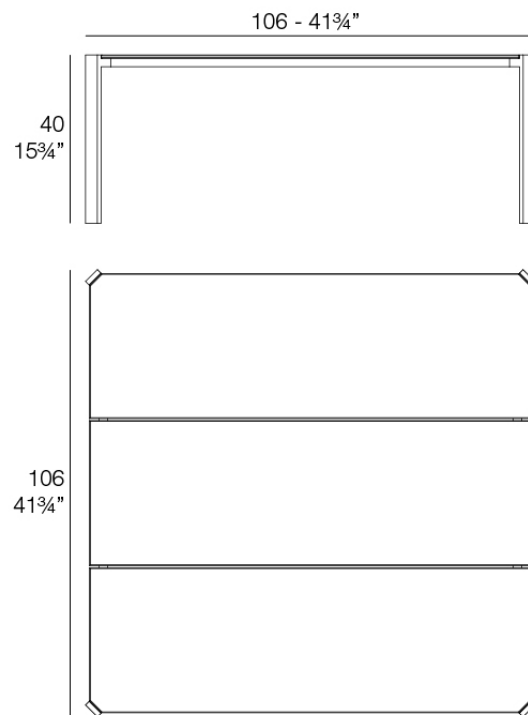

## Tablet mesa 105x105x40cm

by Ramón Esteve

The Tablet collection is a modern outdoor sofa designed by Ramon Esteve for Vondom. It combines new technologies with flexibility and versatility of sectional composition, creating a program that emphasizes duality, identity, and integration. The character of this sofa blends seamlessly with its surroundings and adapts to fit any space.

### Description

Item suitable for indoor and outdoor use.

Weight: 28.51 Kg

TABLET Mesa Baja 3  
TABLET Low Table 3