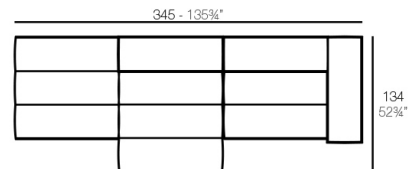

Combinations

- 5 x 54214 Sofá Módulo Central - Sectional Sofa Armless
- 2 x 54226 Sofá Módulo Central Chaiselongue - Sectional Sofa Armless Chaiselongue
- 2 x 54224 Sofá Módulo Brazo Izquierdo - Sectional Sofa Left Arm
- 2 x 54225 Sofá Módulo Brazo Derecho - Sectional Sofa Right Arm
- 2 x 54213 Puff L - Ottoman L
- 1 x 54219 Mesa Baja 1 - Coffee Table 1
- 1 x 54220 Mesa Baja 2 - Coffee Table 2
- 1 x 54221 Mesa Baja 3 - Coffee Table 3

- 1 x 54214 Sofá Módulo Central - Sectional Sofa Armless
- 1 x 54226 Sofá Módulo Central Chaiselongue - Sectional Sofa Armless Chaiselongue
- 1 x 54224 Sofá Módulo Brazo Izquierdo - Sectional Sofa Left Arm
- 1 x 54213 Puff L - Ottoman L

- 4 x 54214 Sofá Módulo Central - Sectional Sofa Armless
- 2 x 54226 Sofá Módulo Central Chaiselongue - Sectional Sof a Armless Chaiselongue
- 2 x 54224 Sofá Módulo Brazo Izquierdo - Sectional Sofa Left Arm
- 2 x 54225 Sofá Módulo Brazo Derecho - Sectional Sofa Right Arm
- 1 x 54219 Mesa Baja 1 - Coffee Table 1
- 1 x 54220 Mesa Baja 2 - Coffee Table 2