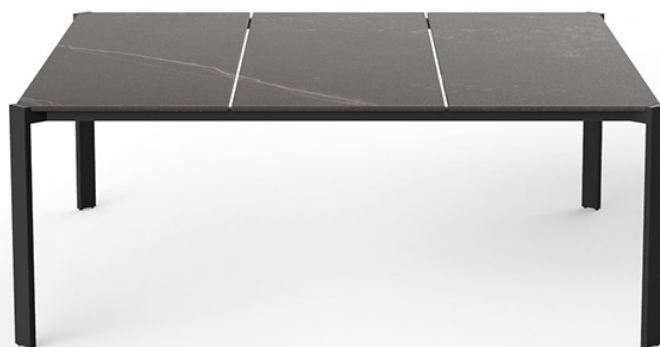

## Tablet mesa 105x105x40cm

by Ramón Esteve

The Tablet collection is a modern outdoor sofa designed by Ramon Esteve for Vondom. It combines new technologies with flexibility and versatility of sectional composition, creating a program that emphasizes duality, identity, and integration. The character of this sofa blends seamlessly with its surroundings and adapts to fit any space.

### Description

Item suitable for indoor and outdoor use.

Weight: 28.51 Kg

TABLET Mesa Baja 3  
TABLET Low Table 3