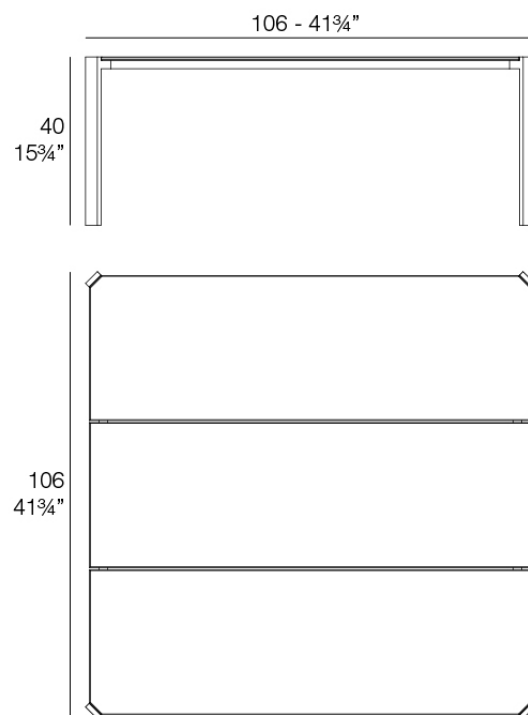

### Description

Item suitable for indoor and outdoor use.

Weight: 28.51 Kg

TABLET Mesa Baja 3  
TABLET Low Table 3