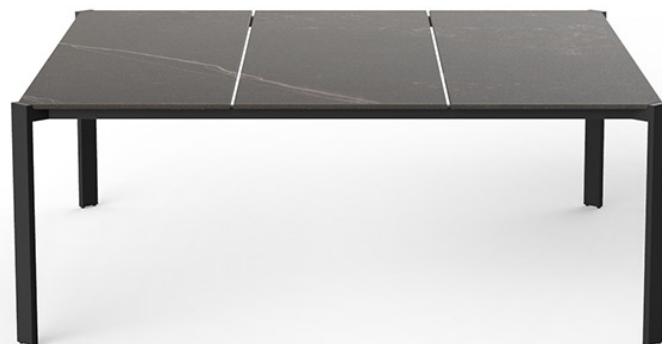

Tablet mesa 105x105x40cm

by Ramón Esteve

The Tablet collection is a modern outdoor sofa designed by Ramon Esteve for Vondom. This exceptional piece of outdoor furniture combines cutting-edge technology with the flexibility and versatility of sectional composition. Emphasizing duality, identity and integration, it stands out in modern spaces. Produced and designed in Europe, it reflects a commitment to quality and innovation that enhances any outdoor environment.

The character of this modern outdoor sofa blends seamlessly with its surroundings, enhancing any space it occupies. Its adaptable design is perfect for a variety of outdoor spaces.