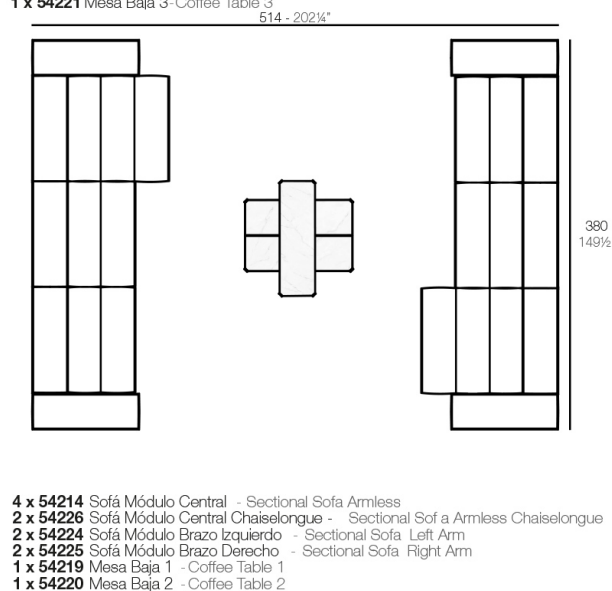

Weight: 21.5 Kg

TABLET Mesa Baja 2
TABLET Low Table 2

Combinations

Finishes

finishes

ALUMINIUM

Ref. 54220B

white