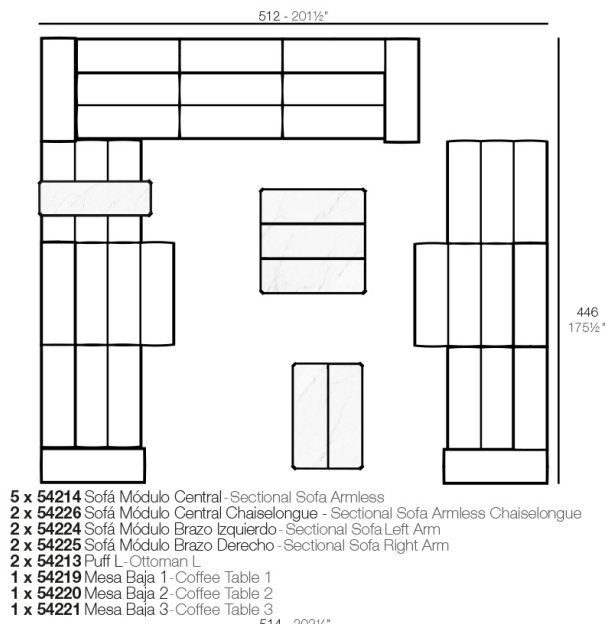

Tablet table 105x70x40cm

by Ramón Esteve

The Tablet collection is a modern outdoor sofa designed by Ramon Esteve for Vondom. This exceptional piece of outdoor furniture combines cutting-edge technology with the flexibility and versatility of sectional composition. Emphasizing duality, identity and integration, it stands out in modern spaces. Produced and designed in Europe, it reflects a commitment to quality and innovation that enhances any outdoor environment.

Weight: 21.5 Kg

TABLET Mesa Baja 2
TABLET Low Table 2

Combinations

Finishes

finishes

ALUMINIUM

Ref. 54220B

white

gray

anthracite

black

Lacquered aluminium profile.

tabletops

HPL

Ref. VVAR03091

VONDOM