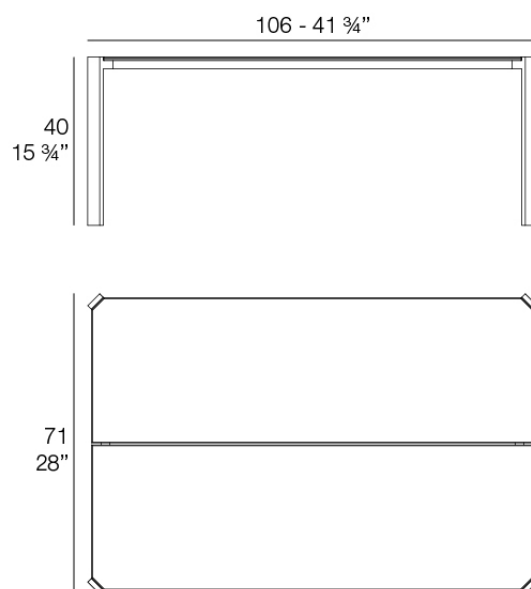

## Tablet table 105x70x40cm

by Ramón Esteve

The Tablet collection is a modern outdoor sofa designed by Ramon Esteve for Vondom. It combines new technologies with flexibility and versatility of sectional composition, creating a program that emphasizes duality, identity, and integration. The character of this sofa blends seamlessly with its surroundings and adapts to fit any space.

### Description

Item suitable for indoor and outdoor use.

Weight: 21.5 Kg

TABLET Mesa Baja 2  
TABLET Low Table 2