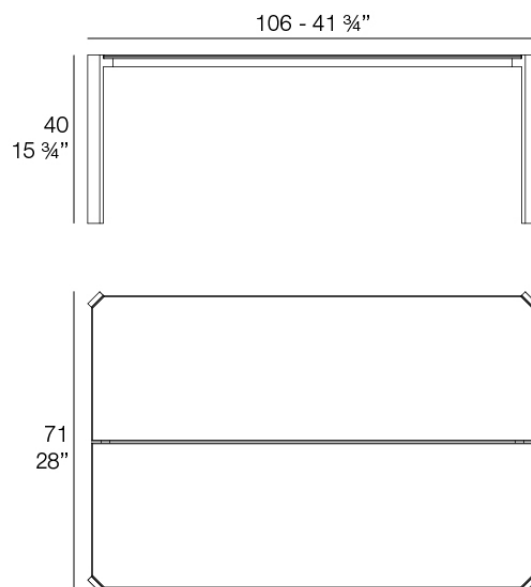

### Description

Item suitable for indoor and outdoor use.

Weight: 21.5 Kg

TABLET Mesa Baja 2  
TABLET Low Table 2