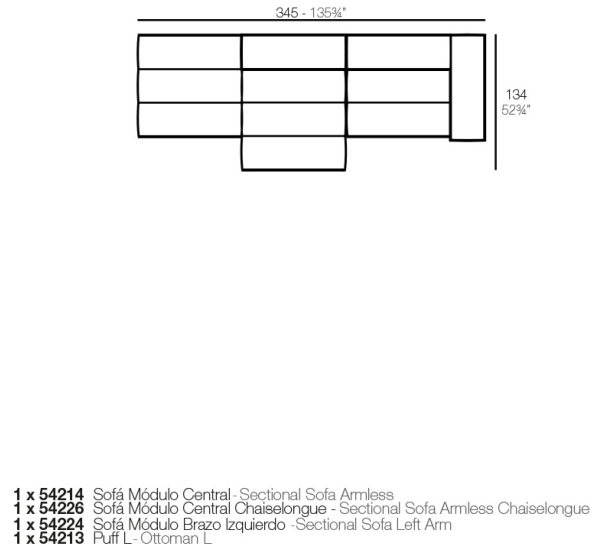

Weight: 21.5 Kg

TABLET Mesa Baja 2
TABLET Low Table 2

Combinations

Finishes

finishes

ALUMINIUM

Ref. 54220B

white

white(black edge)

ecru(black edge)

black(black edge)

HPL black edge

Solid Core

Ref. VVAR03092

tortora stone

black stone