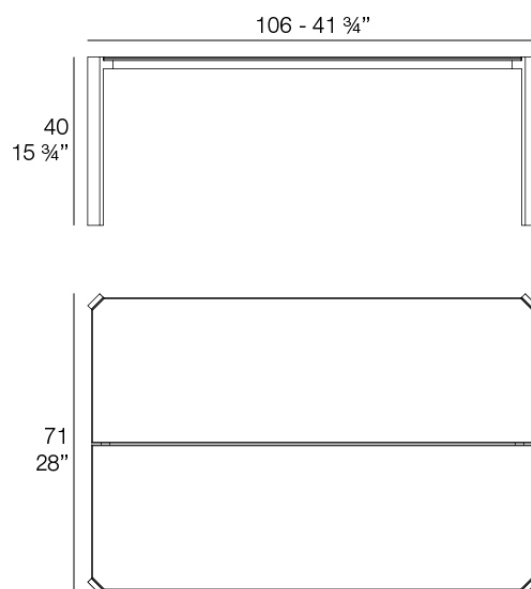

Weight: 21.5 Kg

TABLET Mesa Baja 2
TABLET Low Table 2

Combinations

Finishes

finishes

ALUMINIUM

Ref. 54220B

white