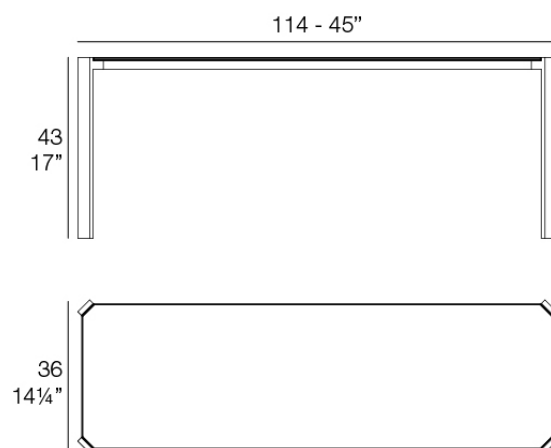

Tablet table 105x35x42cm

by Ramón Esteve

The Tablet collection is a modern outdoor sofa designed by Ramon Esteve for Vondom. It combines new technologies with flexibility and versatility of sectional composition, creating a program that emphasizes duality, identity, and integration. The character of this sofa blends seamlessly with its surroundings and adapts to fit any space.

Info

Description

Item suitable for indoor and outdoor use.

Weight: 14.77 Kg

TABLET Mesa Baja 1
TABLET Low Table 1

Combinations

- 5 x 54214 Sofá Módulo Central - Sectional Sofa Armless
- 2 x 54226 Sofá Módulo Central Chaiselongue - Sectional Sofa Armless Chaiselongue
- 2 x 54224 Sofá Módulo Brazo Izquierdo - Sectional Sofa Left Arm
- 2 x 54225 Sofá Módulo Brazo Derecho - Sectional Sofa Right Arm
- 2 x 54213 Puff L - Ottoman L
- 1 x 54219 Mesa Baja 1 - Coffee Table 1
- 1 x 54220 Mesa Baja 2 - Coffee Table 2
- 1 x 54221 Mesa Baja 3 - Coffee Table 3