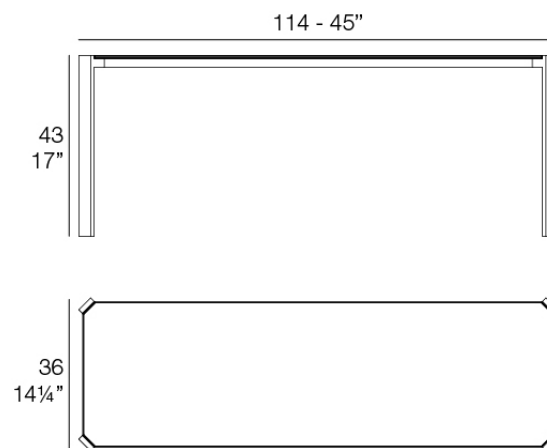

### Description

Item suitable for indoor and outdoor use.

Weight: 14.77 Kg

TABLET Mesa Baja 1  
TABLET Low Table 1