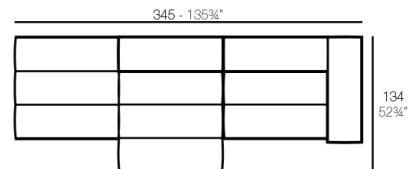

Combinations

- 5 x 54214 Sofá Módulo Central - Sectional Sofa Armless
- 2 x 54226 Sofá Módulo Central Chaiselongue - Sectional Sofa Armless Chaiselongue
- 2 x 54224 Sofá Módulo Brazo Izquierdo - Sectional Sofa Left Arm
- 2 x 54225 Sofá Módulo Brazo Derecho - Sectional Sofa Right Arm
- 2 x 54213 Puff L - Ottoman L
- 1 x 54219 Mesa Baja 1 - Coffee Table 1
- 1 x 54220 Mesa Baja 2 - Coffee Table 2
- 1 x 54221 Mesa Baja 3 - Coffee Table 3

- 1 x 54214 Sofá Módulo Central - Sectional Sofa Armless
- 1 x 54226 Sofá Módulo Central Chaiselongue - Sectional Sofa Armless Chaiselongue
- 1 x 54224 Sofá Módulo Brazo Izquierdo - Sectional Sofa Left Arm
- 1 x 54213 Puff L - Ottoman L

- 4 x 54214 Sofá Módulo Central - Sectional Sofa Armless
- 2 x 54226 Sofá Módulo Central Chaiselongue - Sectional Sof a Armless Chaiselongue
- 2 x 54224 Sofá Módulo Brazo Izquierdo - Sectional Sofa Left Arm
- 2 x 54225 Sofá Módulo Brazo Derecho - Sectional Sofa Right Arm
- 1 x 54219 Mesa Baja 1 - Coffee Table 1
- 1 x 54220 Mesa Baja 2 - Coffee Table 2