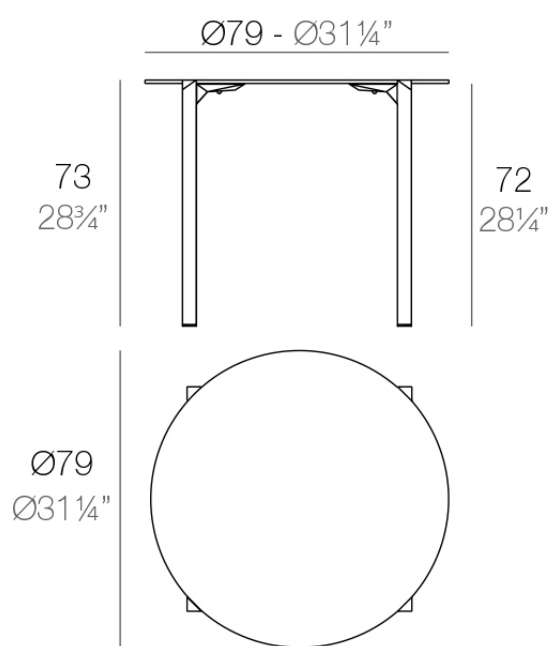

Info

Description

Weight: 9.7 Kg

QUARTZ Mesa $\text{Ø}79$
QUARTZ Table $\text{Ø}31\frac{1}{4}"$

Finishes

finishes

BASIC PP
Ref. 54218

white

ecru(black edge)

white(black edge)

HPL black edge

Solid Core wood

Ref. VVAR02458

oak1

oak2