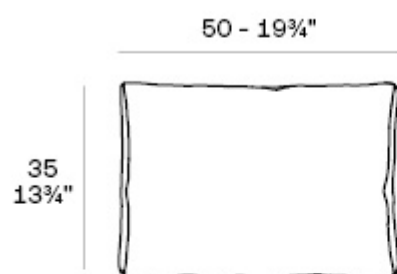

The character of this modern outdoor sofa blends seamlessly with its surroundings, enhancing any space it occupies. Its adaptable design is perfect for a variety of outdoor spaces.

Info

Description

Weight: 1.1 Kg