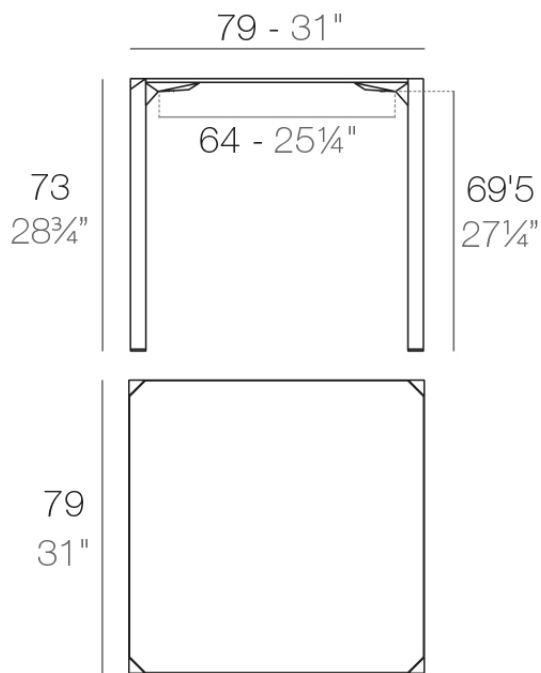

Info

Description

Made from polypropylene and reinforced with fiberglass manufactured by gas injection. Available in various colors. Suitable for indoor and outdoor use.

Weight: 10.45 Kg

QUARTZ Mesa 79 x 79
QUARTZ Table 31" x 31"