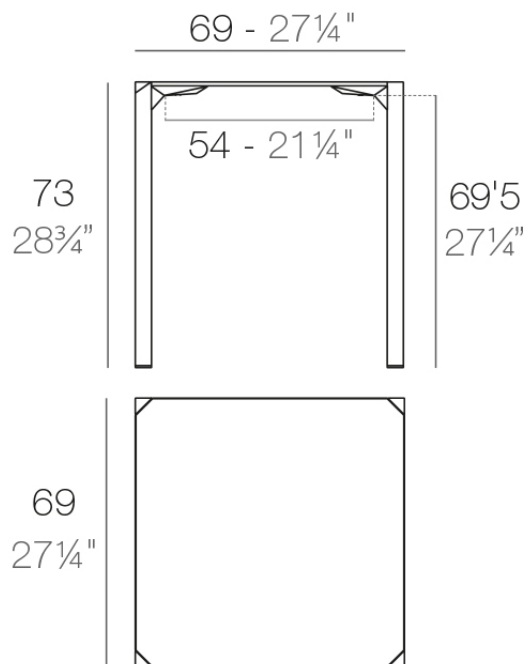

### Description

Made from polypropylene and reinforced with fiberglass manufactured by gas injection. Available in various colors. Suitable for indoor and outdoor use.

Weight: 8.51 Kg

QUARTZ Mesa 69 x 69  
QUARTZ Table 27 1/4" x 27 1/4"