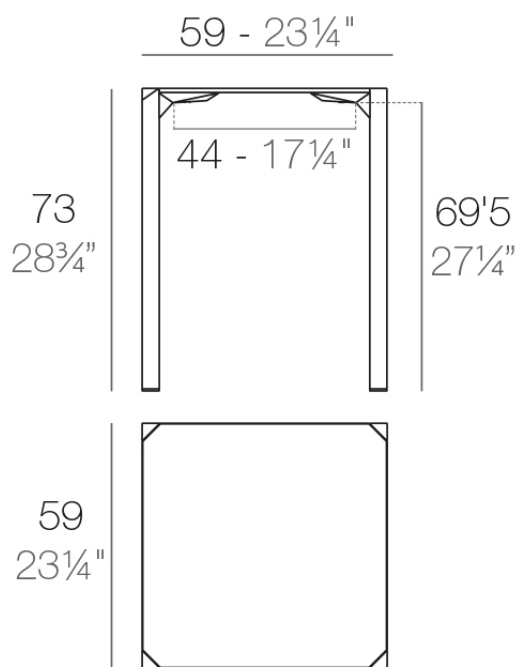

Info

Description

Made from polypropylene and reinforced with fiberglass manufactured by gas injection. Available in various colors. Suitable for indoor and outdoor use.

Weight: 0.78 Kg

QUARTZ Mesa 59 x 59

QUARTZ Table 23 1/4" x 23 1/4"