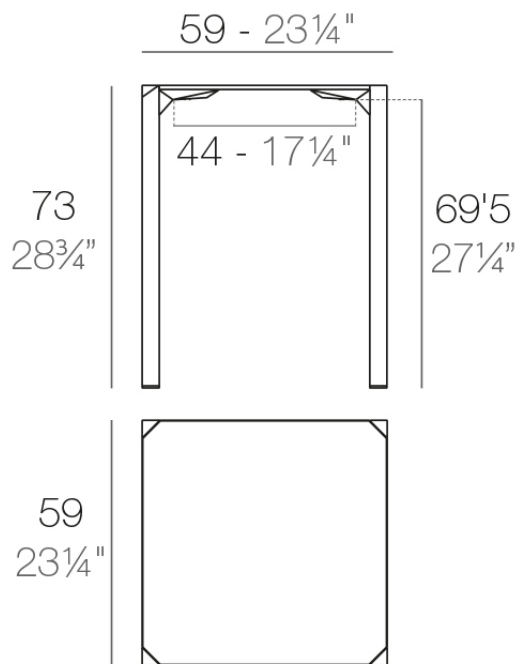

Info

Description

Made from polypropylene and reinforced with fiberglass manufactured by gas injection. Available in various colors. Suitable for indoor and outdoor use.

Weight: 0.78 Kg

QUARTZ Mesa 59 x 59

QUARTZ Table 23 1/4" x 23 1/4"