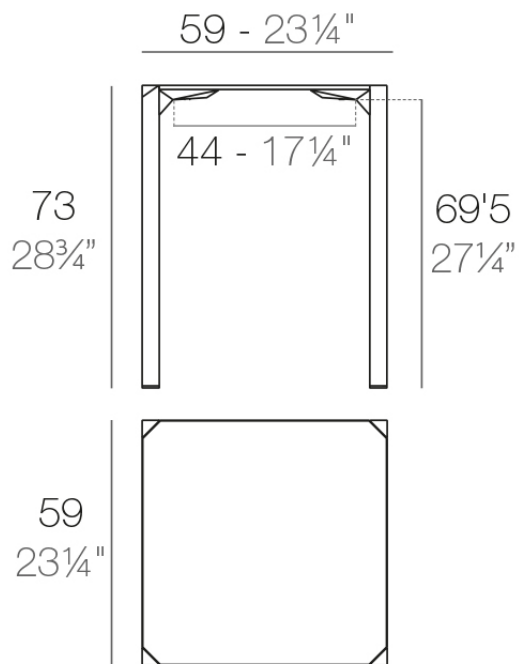

Info

Description

Made from polypropylene and reinforced with fiberglass manufactured by gas injection. Available in various colors. Suitable for indoor and outdoor use.

Weight: 0.78 Kg

QUARTZ Mesa 59 x 59

QUARTZ Table 23 1/4" x 23 1/4"

Finishes

finishes

BASIC PP
Ref. 54203

white

ecru

black

Available in various colors

tabletops

HPL
Ref. VVAR02391

white(black edge)

ecru(black edge)

black(black edge)

HPL black edge