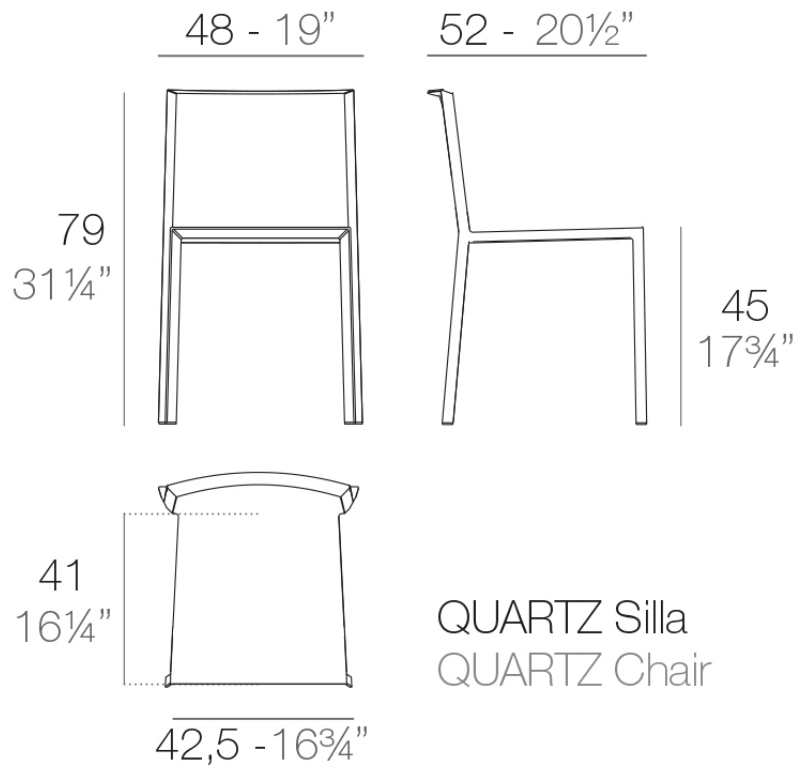

### Description

Injected polypropylene with fiber glass. Stackable. Item suitable for indoor and outdoor use.

Weight: 3 Kg