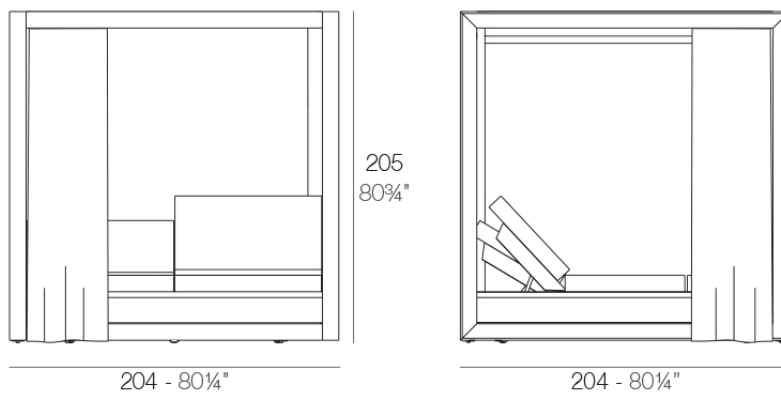

Info

Description

Canopy system made of thermo-lacquered aluminium profiles. Ceiling made of Sunvision fabric and curtains of Velum fabric . Item suitable for indoor and outdoor use.

Weight: 80.43 Kg

VELA Pérgola con cortinas (daybed no incluido)
VELA Canopy with curtain (daybed not included)