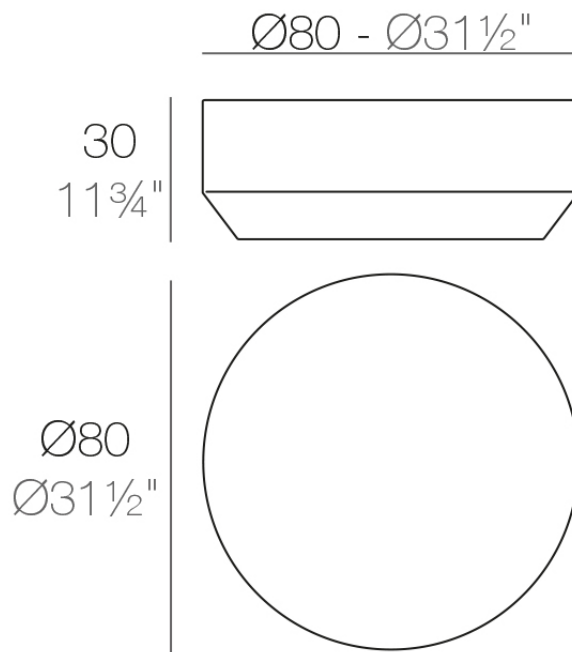

Info

Description

Made of polyethylene resin by rotational moulding. 100% Recyclable. Item suitable for indoor and outdoor use. Available in different finishes.

Weight: 9.05 Kg

VELA Mesa Baja $\text{Ø}80$
VELA Low Table