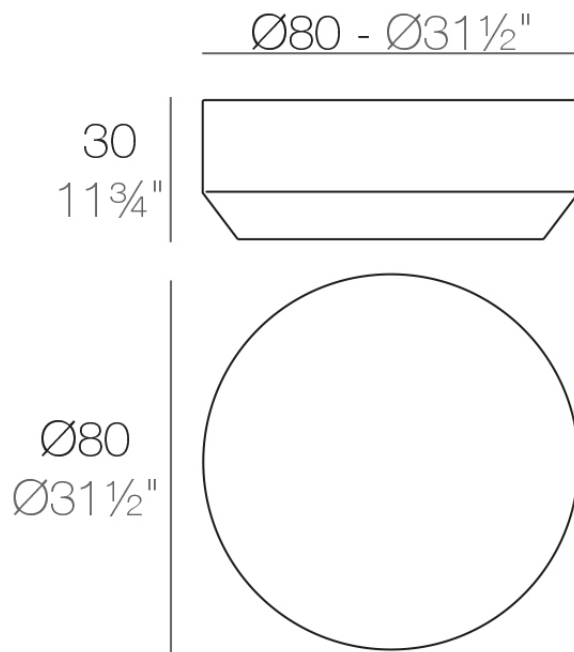

Info

Description

Made of polyethylene resin by rotational moulding. 100% Recyclable. Item suitable for indoor and outdoor use. Available in different finishes.

Weight: 9.05 Kg

VELA Mesa Baja Ø80
VELA Low Table