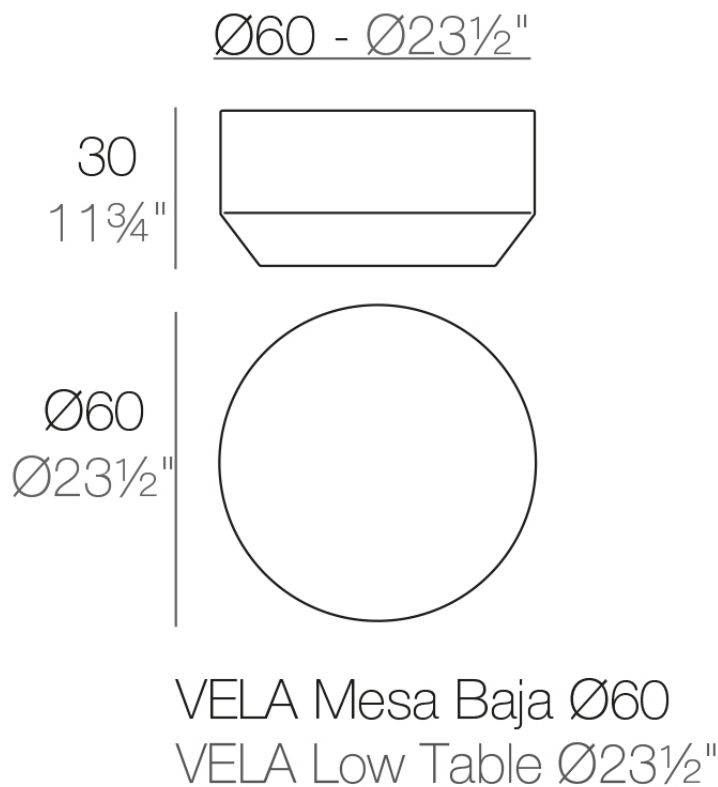

Info

Description

Made of polyethylene resin by rotational moulding. 100% Recyclable. Item suitable for indoor and outdoor use. Available in different finishes.

Weight: 4.85 Kg

Accessories

- **TOP**

HPL Solid Core Top