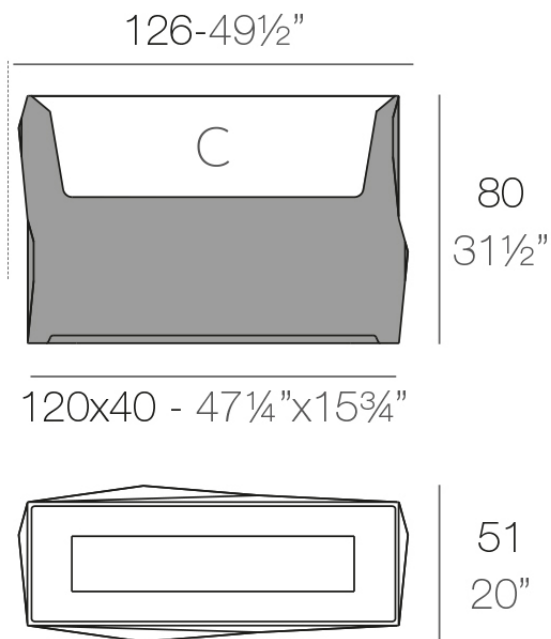

Faz wall planter 126x51x80cm

by Ramón Esteve

A commitment to minimalist aesthetics, Faz is a sleek and contemporary ensemble of outdoor furniture and planters designed by Ramón Esteve for Vondom. Esteve's creative vision for Faz transcends mere functionality and aims to integrate and harmonize with different spaces, be they residential or expansive installations. Through a deliberate selection of materials and the strategic incorporation of lighting elements, Esteve has created an atmosphere that exudes serenity, timelessness and an universality. His ability to blend form and function creates an immersive experience where the boundaries between indoors and outdoors are blurred, leaving behind only an impression of cohesive elegance. In short, he is the mastermind behind Faz's ambience.

Info

Description

Pot made of polyethylene resin by rotational moulding. 100% Recyclable. Item suitable for indoor and outdoor use. Available in different finishes.

Weight: 20.47 Kg

FAZ Jardinera alta C = 140 L
FAZ High jardiniere C = 38¼ gal