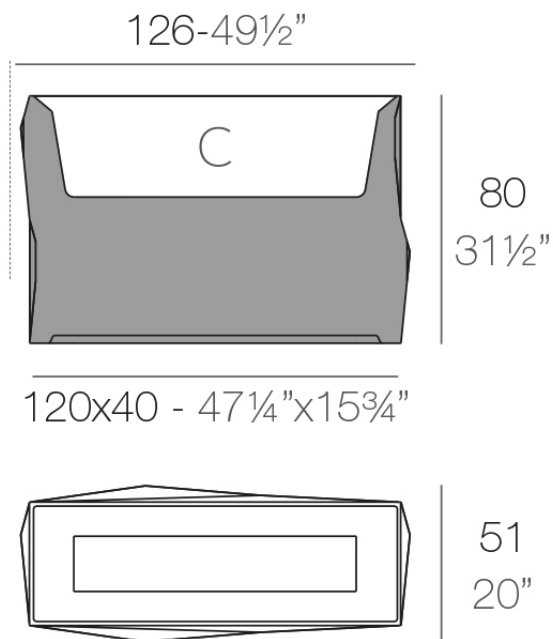

## Faz wall planter 126x51x80cm

by Ramón Esteve

A commitment to minimalist aesthetics, Faz is a sleek and contemporary ensemble of outdoor furniture and planters designed by Ramón Esteve for Vondom. Esteve's creative vision for Faz transcends mere functionality and aims to integrate and harmonize with different spaces, be they residential or expansive installations. Through a deliberate selection of materials and the strategic incorporation of lighting elements, Ramón Esteve has created an atmosphere that exudes serenity, timelessness and an universality. His ability to blend form and function creates an immersive experience where the boundaries between indoors and outdoors are blurred, leaving behind only an impression of cohesive elegance. In short, he is the mastermind behind Faz's ambience.

### Description

Pot made of polyethylene resin by rotational moulding. 100% Recyclable. Item suitable for indoor and outdoor use. Available in different finishes.

Weight: 20.47 Kg

FAZ Jardinera alta      C = 140 L  
FAZ High jardiniere    C = 38¼ gal