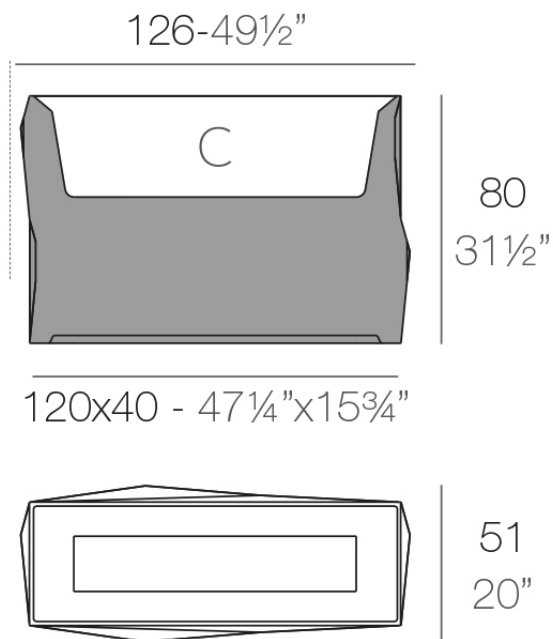

Info

Description

Pot made of polyethylene resin by rotational moulding. 100% Recyclable. Item suitable for indoor and outdoor use. Available in different finishes.

Weight: 20.47 Kg

FAZ Jardinera alta   C = 140 L
FAZ High jardiniere   C = 38¼ gal